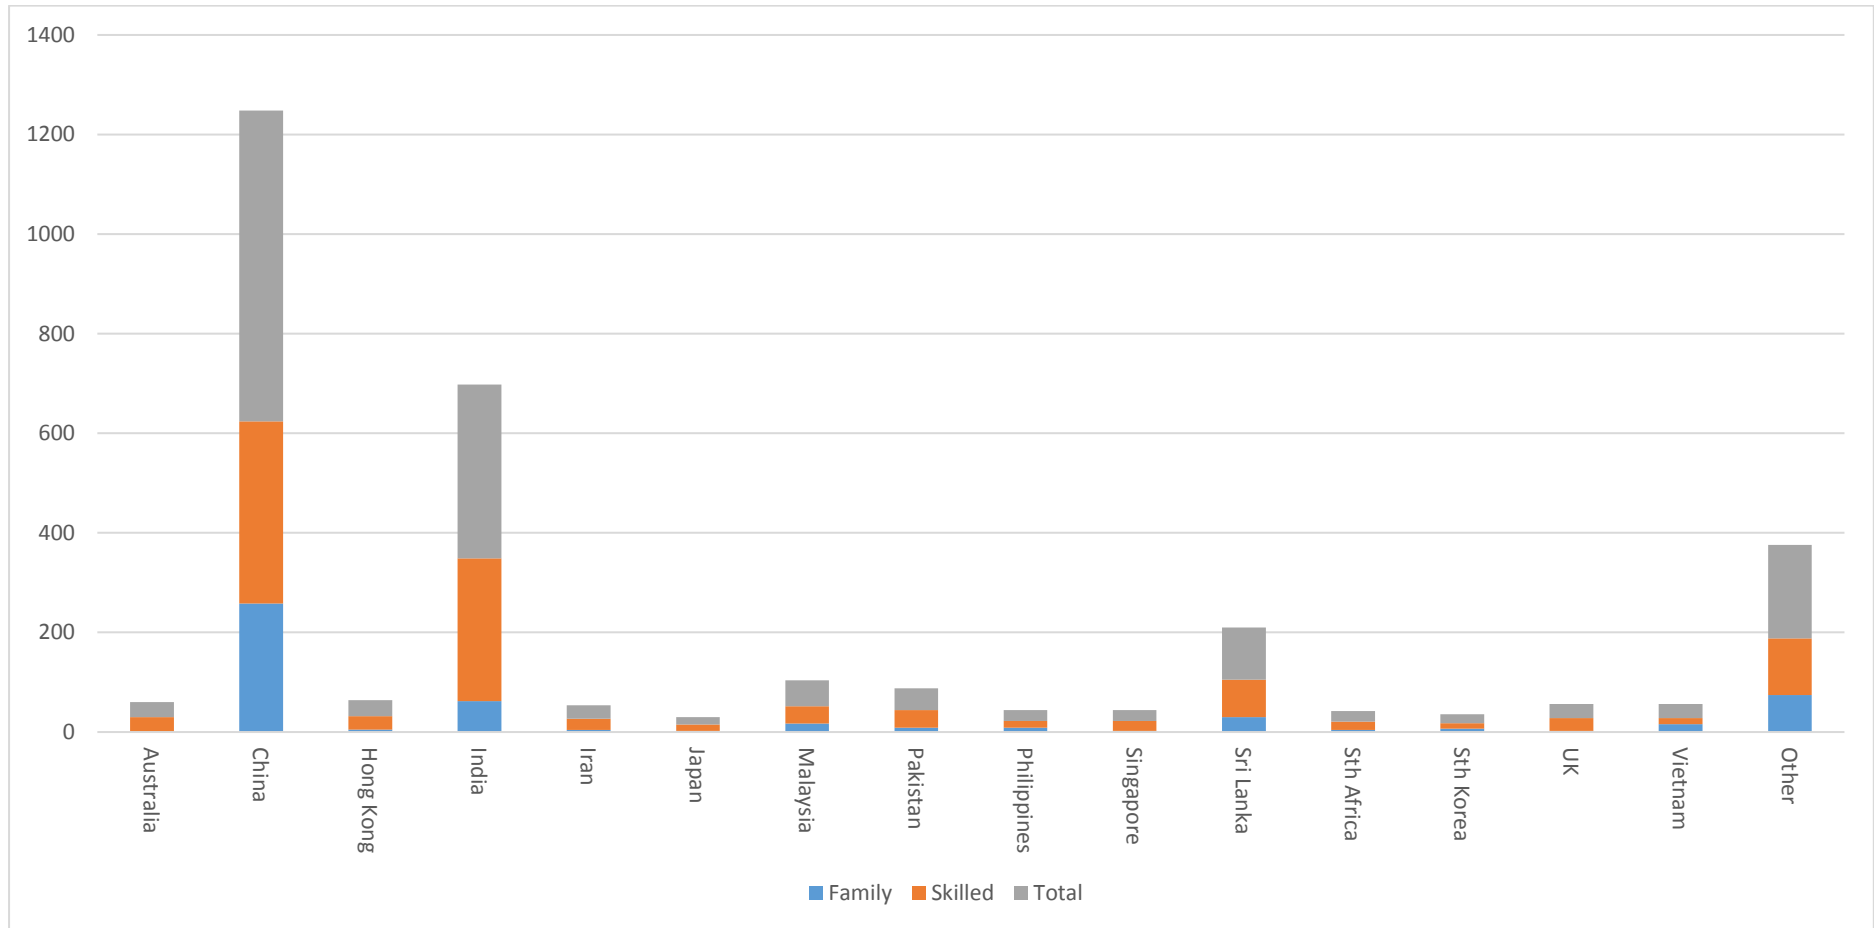

Settlement in the City of Monash by Country of Birth and Migration Stream 2015-2016

Source: Department of Immigration and Border Protection (DIBP) Settlement Database August 2016

Settlement in the City of Monash by Country of Birth and Migration Stream 2015-2016

Country Of Birth	<i>Family</i>	<i>Skilled</i>	<i>Total</i>
Australia	258	366	624
China	62	287	349
Hong Kong	30	75	105
India	17	35	52
Iran	9	35	44
Japan	5	27	32
Sth Korea	0	30	30
Malaysia	16	12	28
Pakistan	<5*	23	27
Philippines	9	13	22
Singapore	<5*	20	22
Sth Africa	<5*	17	21
Sri Lanka	7	11	18
UK	<5*	26	28
Vietnam	<5*	13	15
Other	74	114	188
Total	501	1104	1,605

Source: Department of Immigration and Border Protection (DIBP) Settlement Database August 2016

* For privacy reasons, where there are less than 5 people the actual number is not released by DIBP