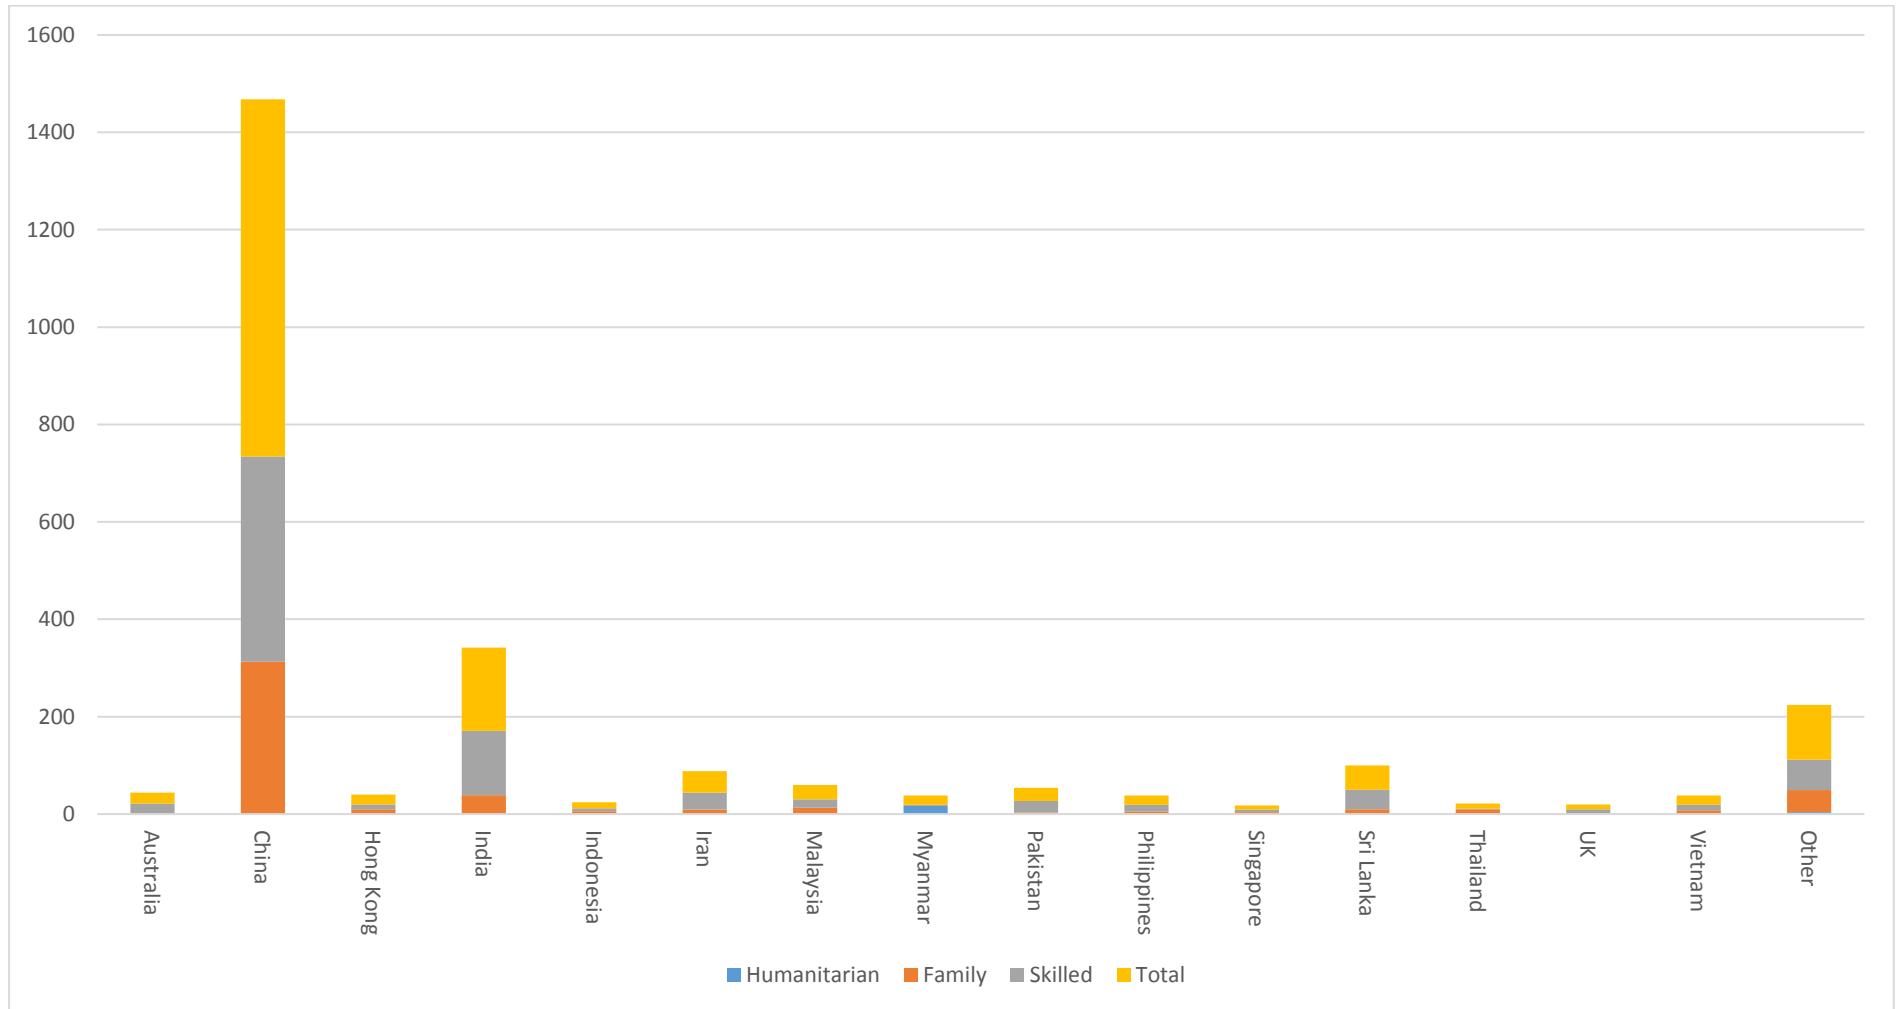

Settlement in the City of Whitehorse by Country of Birth and Migration Stream 2015-2016

Source: Department of Immigration and Border Protection (DIBP) Settlement Database August 2016

Settlement in the City of Whitehorse by Country of Birth and Migration Stream 2015-2016

Country of Birth	Humanitarian	Family	Skilled	Total
Australia	0	1	21	22
China	0	313	421	734
Hong Kong	0	10	10	20
India	0	39	132	171
Indonesia	0	6	6	12
Iran	0	9	35	44
Malaysia	1	12	17	30
Myanmar	18	1	0	19
Pakistan	0	3	24	27
Philippines	0	5	14	19
Singapore	0	4	5	9
Sri Lanka	0	10	40	50
Thailand	0	10	1	11
UK	0	1	9	10
Vietnam	0	8	11	19
Other	4	45	63	112
Total	23	477	809	1,309

Source: Department of Immigration and Border Protection (DIBP) Settlement Database August 2016

* For privacy reasons, where there are less than 5 people the actual number is not released by DIBP