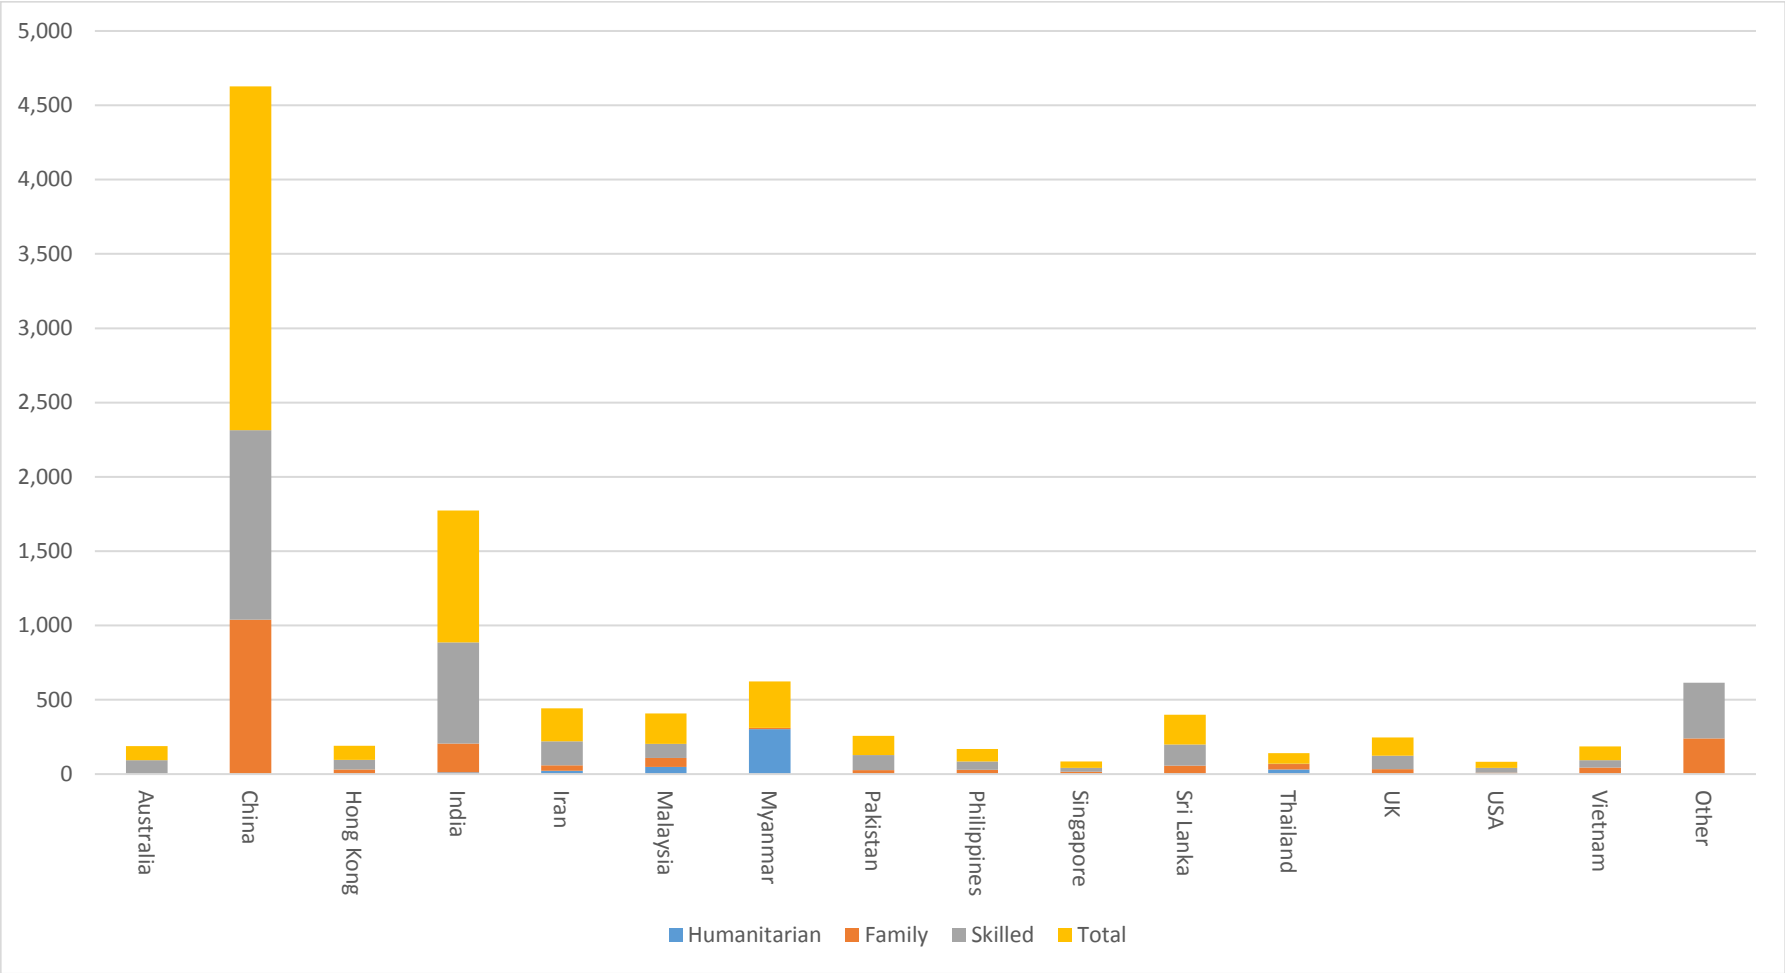

Settlement in the Eastern Region by Country of Birth and Migration Stream 2015-2016

Source: Department of Immigration and Border Protection (DIBP) Settlement Database August 2016

Settlement in the Eastern Region by Country of Birth and Migration Stream 2015-2016

Country of Birth	<i>Humanitarian</i>	<i>Family</i>	<i>Skilled</i>	<i>Total</i>
Australia	0	<5*	93	94
China	0	1,040	1,274	2,314
Hong Kong	0	32	63	95
India	12	194	681	887
Iran	23	36	162	221
Malaysia	48	60	96	204
Myanmar	302	10	0	312
Pakistan	0	27	102	129
Philippines	0	30	54	84
Singapore	0	17	25	42
Sri Lanka	0	58	142	200
Thailand	31	37	<5*	70
UK	0	34	89	123
USA	0	10	31	41
Vietnam	0	43	50	93
Other	0	239	375	0
Total	453	1,868	3,239	5,560

Source: Department of Immigration and Border Protection (DIBP) Settlement Database August 2016

* For privacy reasons, where there are less than 5 people the actual number is not released by the DIPB