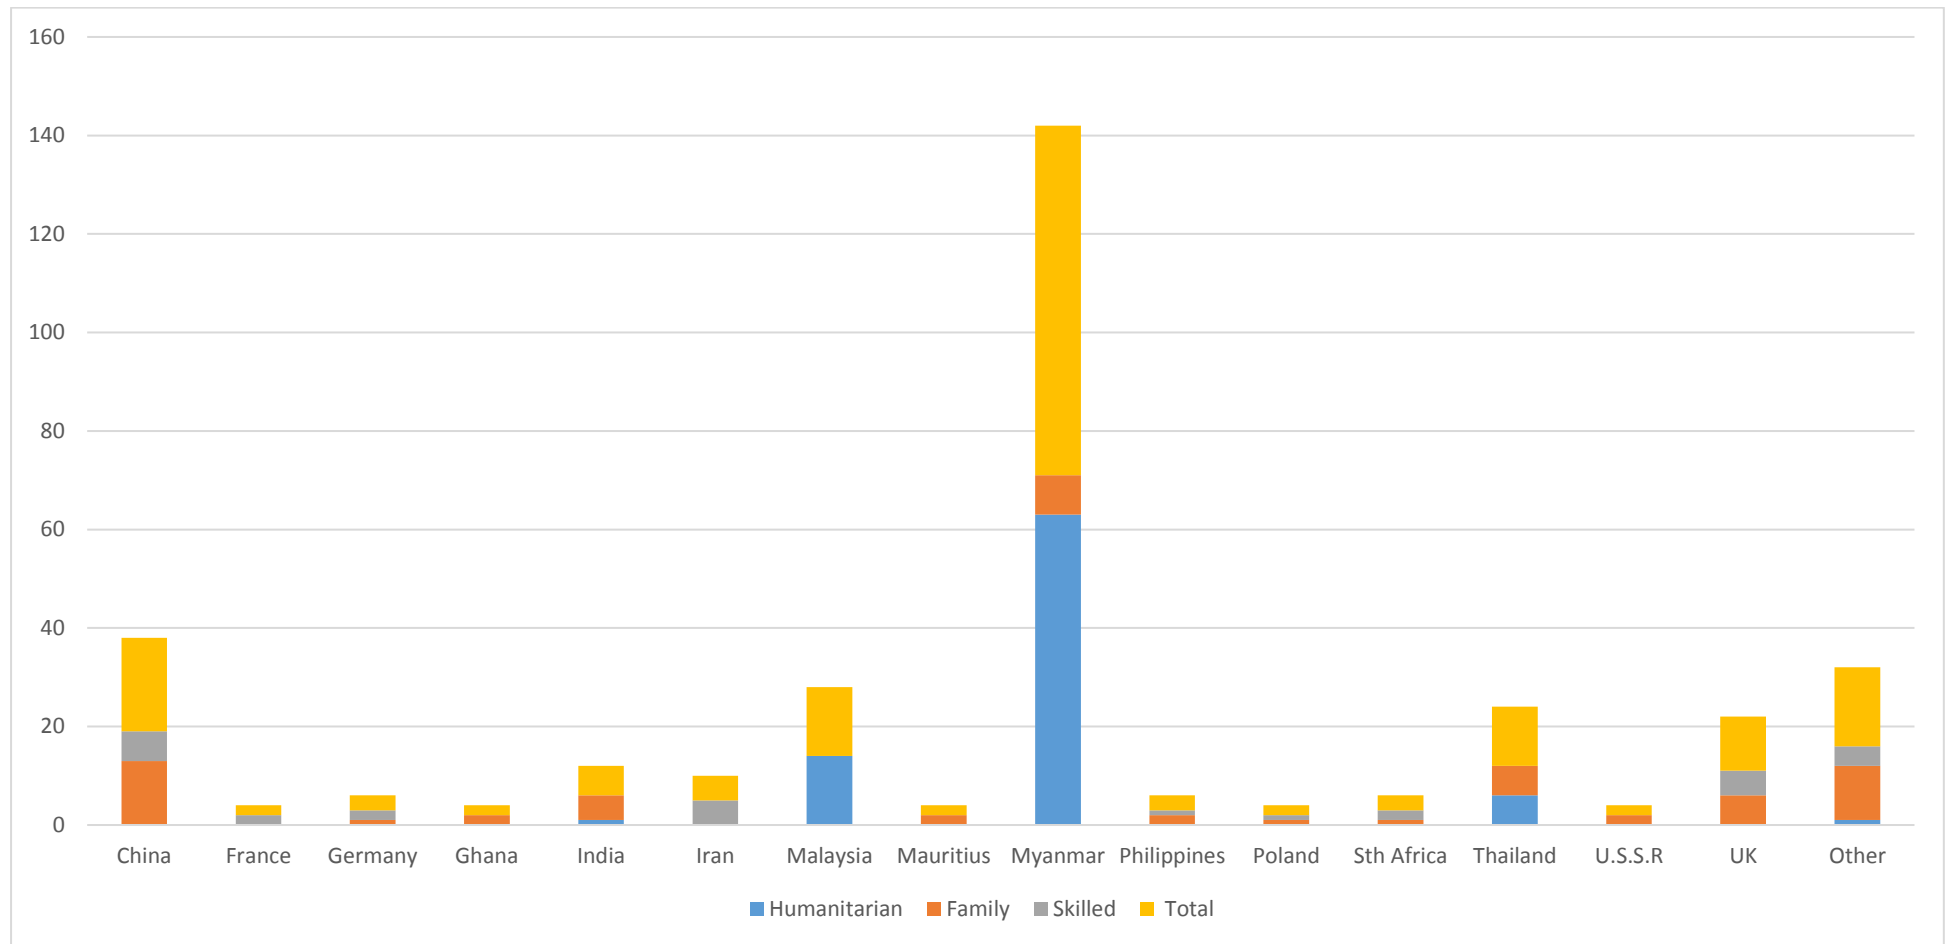

Settlement in the City of Yarra Ranges by Country of Birth and Migration Stream 2015-2016

Source: Department of Immigration and Border Protection (DIBP) Settlement Database August 2016

Settlement in the City of Yarra Ranges by Country of Birth and Migration Stream 2015-2016

Country Of Birth	<i>Humanitarian</i>	<i>Family</i>	<i>Skilled</i>	<i>Total</i>
China	0	13	6	19
France	0	0	<5*	<5*
Germany	0	<5*	<5*	<5*
Ghana	0	<5*	0	<5*
India	<5*	5	0	6
Iran	0	0	5	5
Malaysia	14	0	0	14
Mauritius	0	<5*	0	<5*
Myanmar	63	8	0	71
Philippines	0	<5*	<5*	<5*
Poland	0	<5*	<5*	<5*
Sth Africa	0	<5*	<5*	<5*
Thailand	6	6	0	12
UK	0	6	5	11
U.S.S.R	0	<5*	0	<5*
Other	<5*	11	<5*	16
Total	85	60	28	173

Source: Department of Immigration and Border Protection (DIBP) Settlement Database August 2016

* For privacy reasons, where there are less than 5 people the actual number is not released by DIBP