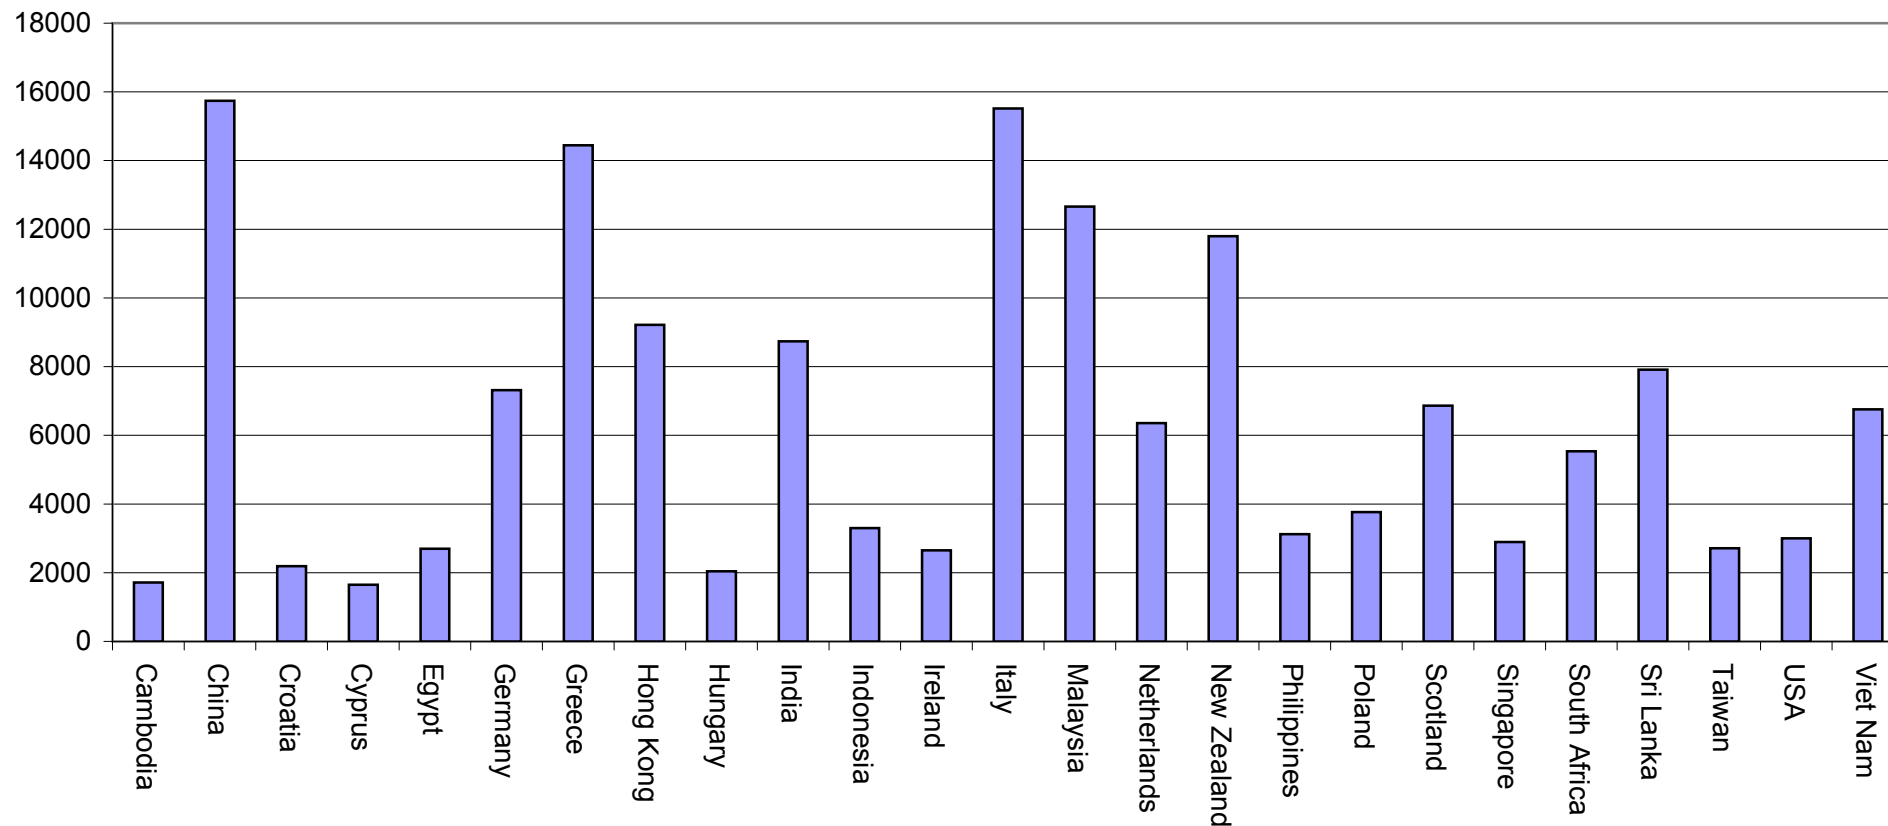

### Top 25 Countries of Birth in the Eastern Region\*

People from over 190 countries have settled in the Eastern Region. The largest number of people born outside of Australia or England were born in China 15742 followed by Italy 15516, Greece 14444, Malaysia 12661, New Zealand 11796, Hong Kong 9217 and India 8739. 26% (245422) of the total population were born outside of Australia and 22% (204081) of the total population was born outside of Australia and England.

Source: ABS Census 2001