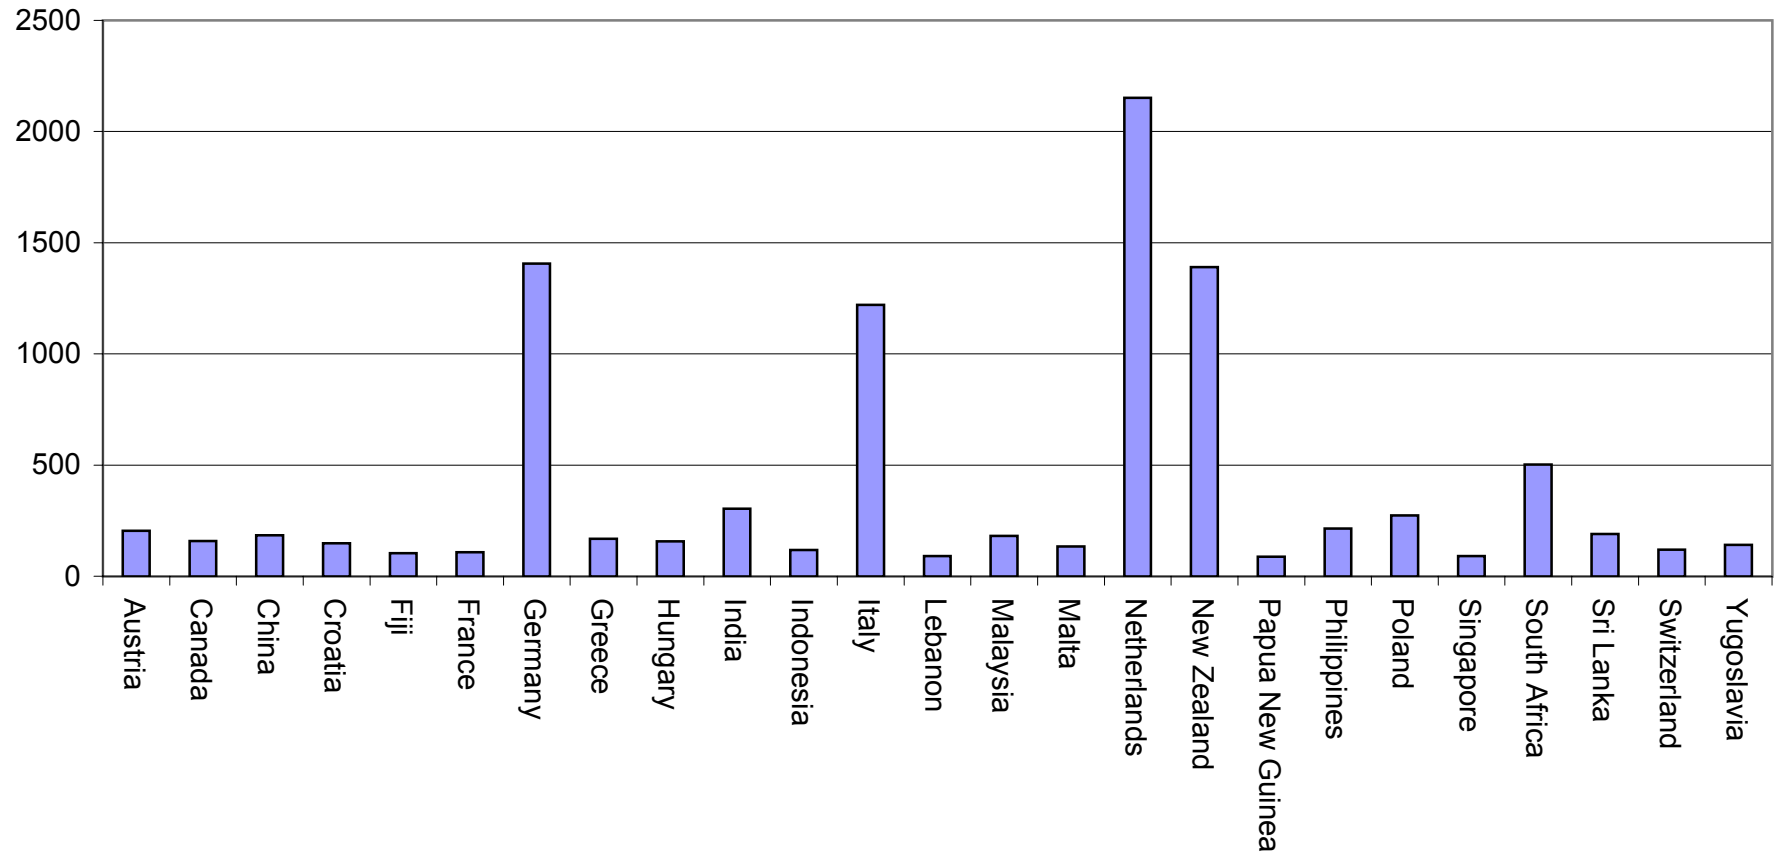

Top 25 Countries of Birth in the Shire of Yarra Ranges*

People from over 110 countries have settled in the Shire of Yarra Ranges. The largest number of people born outside of Australia or England were born in the Netherlands 2152, followed by Germany 1406, New Zealand 1391, Italy 1221, South Africa 502 and India 303. 22% (30059) of the total population were born outside of Australia and 15% (20613) of the total population was born outside of Australia and England.