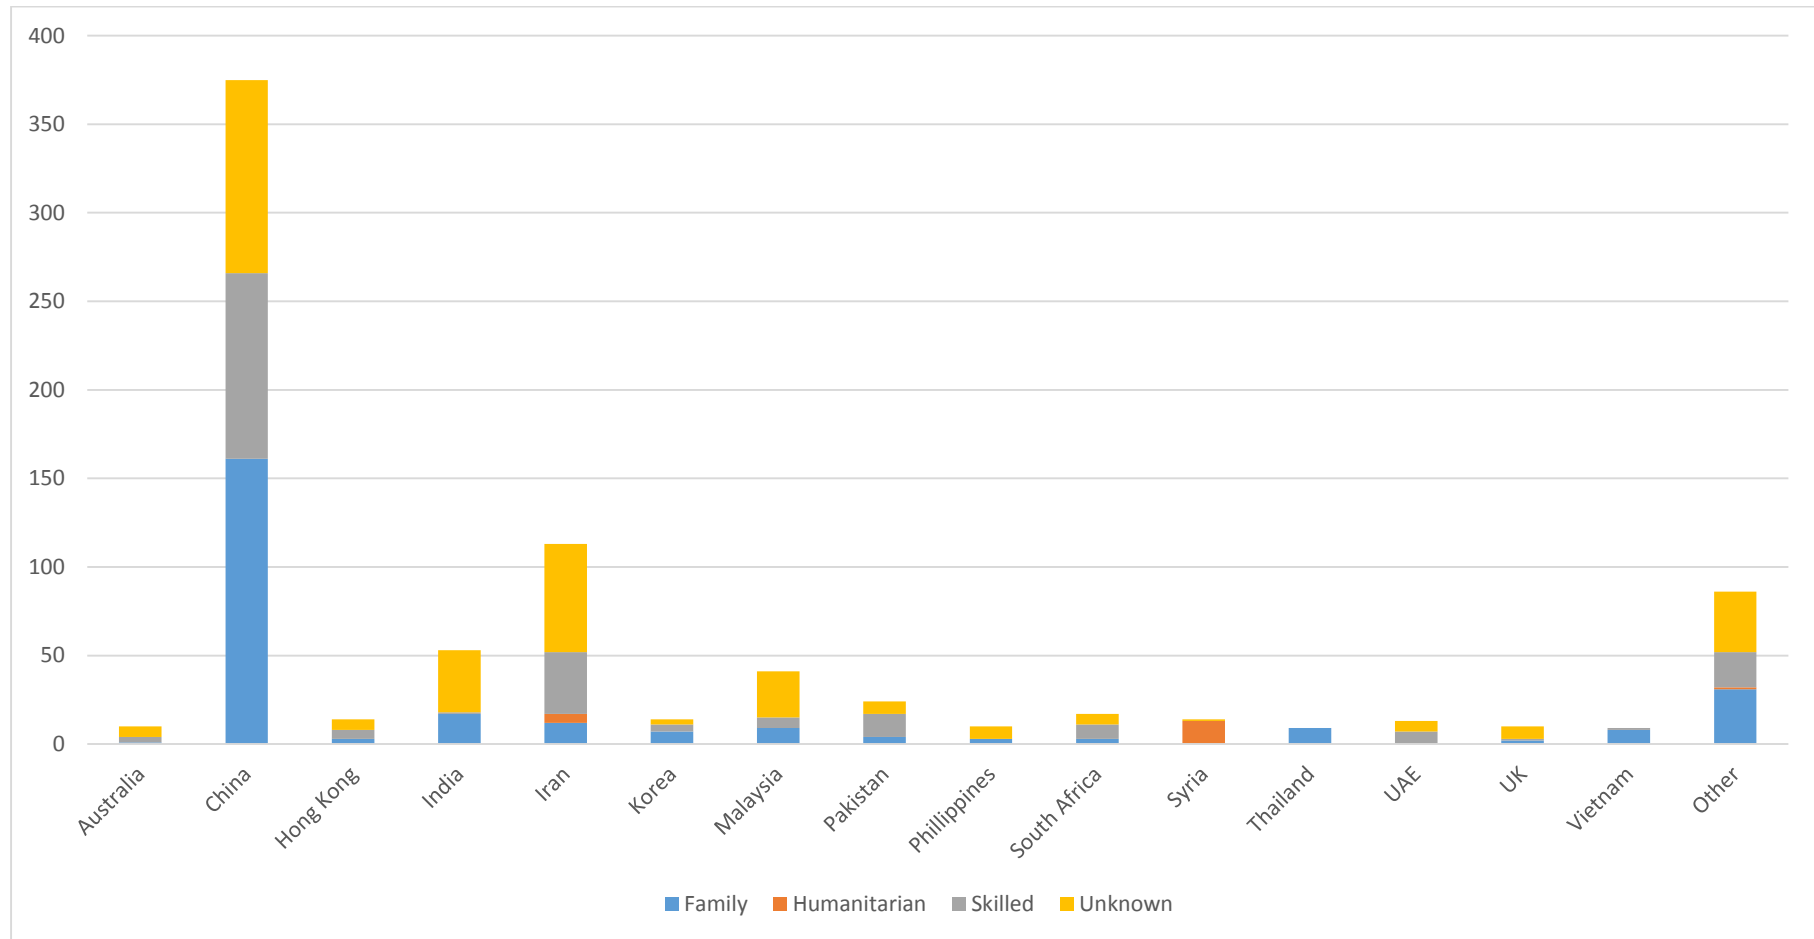

## Settlement in the City of Manningham by Country of Birth and Migration Stream 2014-2015

Country of Birth	Family	Humanitarian	Skilled	Unknown	Total
Australia	1	0	3	6	10
China	161	0	105	109	375
Hong Kong	3	0	5	6	14
India	17	0	1	35	53
Iran	12	5	35	61	113
Korea	7	0	4	3	14
Malaysia	9	0	6	26	41
Pakistan	4	0	13	7	24
Phillippines	3	0	0	7	10
South Africa	3	0	8	6	17
Syria	0	13	0	1	14
Thailand	9	0	0	0	9
UAE	0	0	7	6	13
UK	2	0	1	7	10
Vietnam	8	0	1	0	9
Other	31	1	20	34	86
<b>Total</b>	<b>270</b>	<b>19</b>	<b>209</b>	<b>314</b>	<b>812</b>

Source: DIBP Settlement Database October 2015

## Settlement in the City of Manningham by Country of Birth and Migration Stream 2014-2015

Source: DIBP Settlement Database October 2015