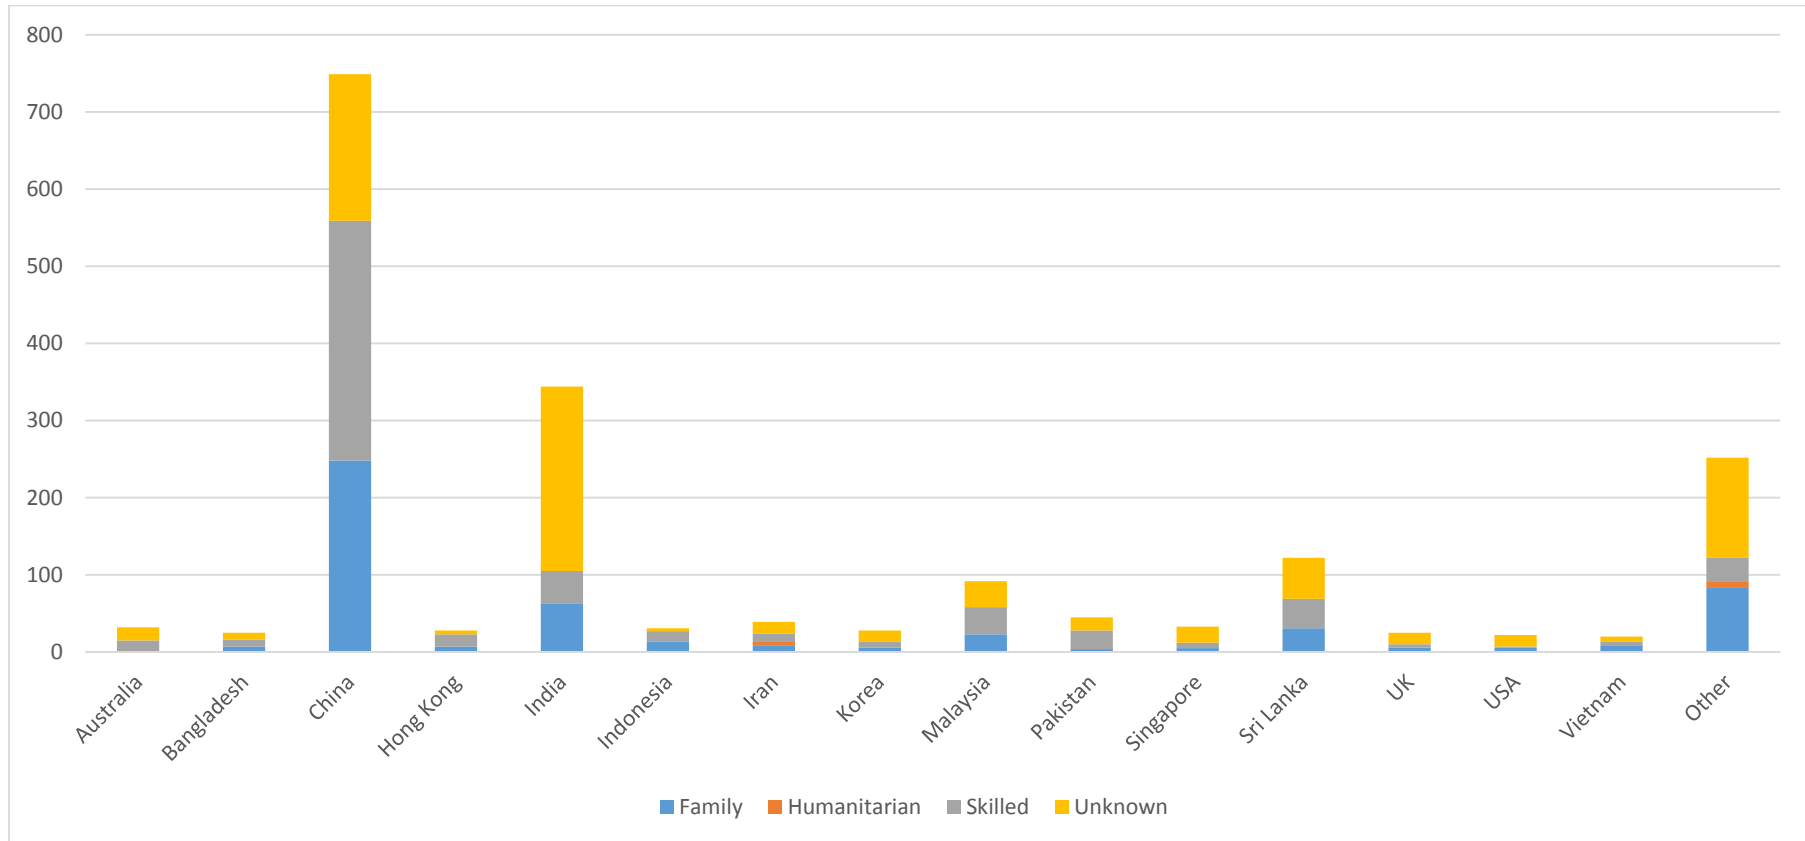

## Settlement in the City of Monash by Country of Birth and Migration Stream 2014-2015

Country of Birth	Family	Humanitarian	Skilled	Unknown	Total
Australia	0	0	15	17	32
Bangladesh	7	0	9	9	25
China	248	0	311	190	749
Hong Kong	7	0	16	5	28
India	63	0	42	239	344
Indonesia	14	0	13	4	31
Iran	9	4	11	15	39
Korea	6	0	8	14	28
Malaysia	23	0	35	34	92
Pakistan	4	0	24	17	45
Singapore	5	0	7	21	33
Sri Lanka	31	0	38	53	122
UK	6	0	4	15	25
USA	6	0	1	15	22
Vietnam	9	0	5	6	20
Other	83	9	30	130	252
<b>Total</b>	<b>521</b>	<b>13</b>	<b>569</b>	<b>784</b>	<b>1887</b>

Source: DIBP Settlement Database October 2015

## Settlement in the City of Monash by Country of Birth and Migration Stream 2014-2015

Source: DIBP Settlement Database October 2015