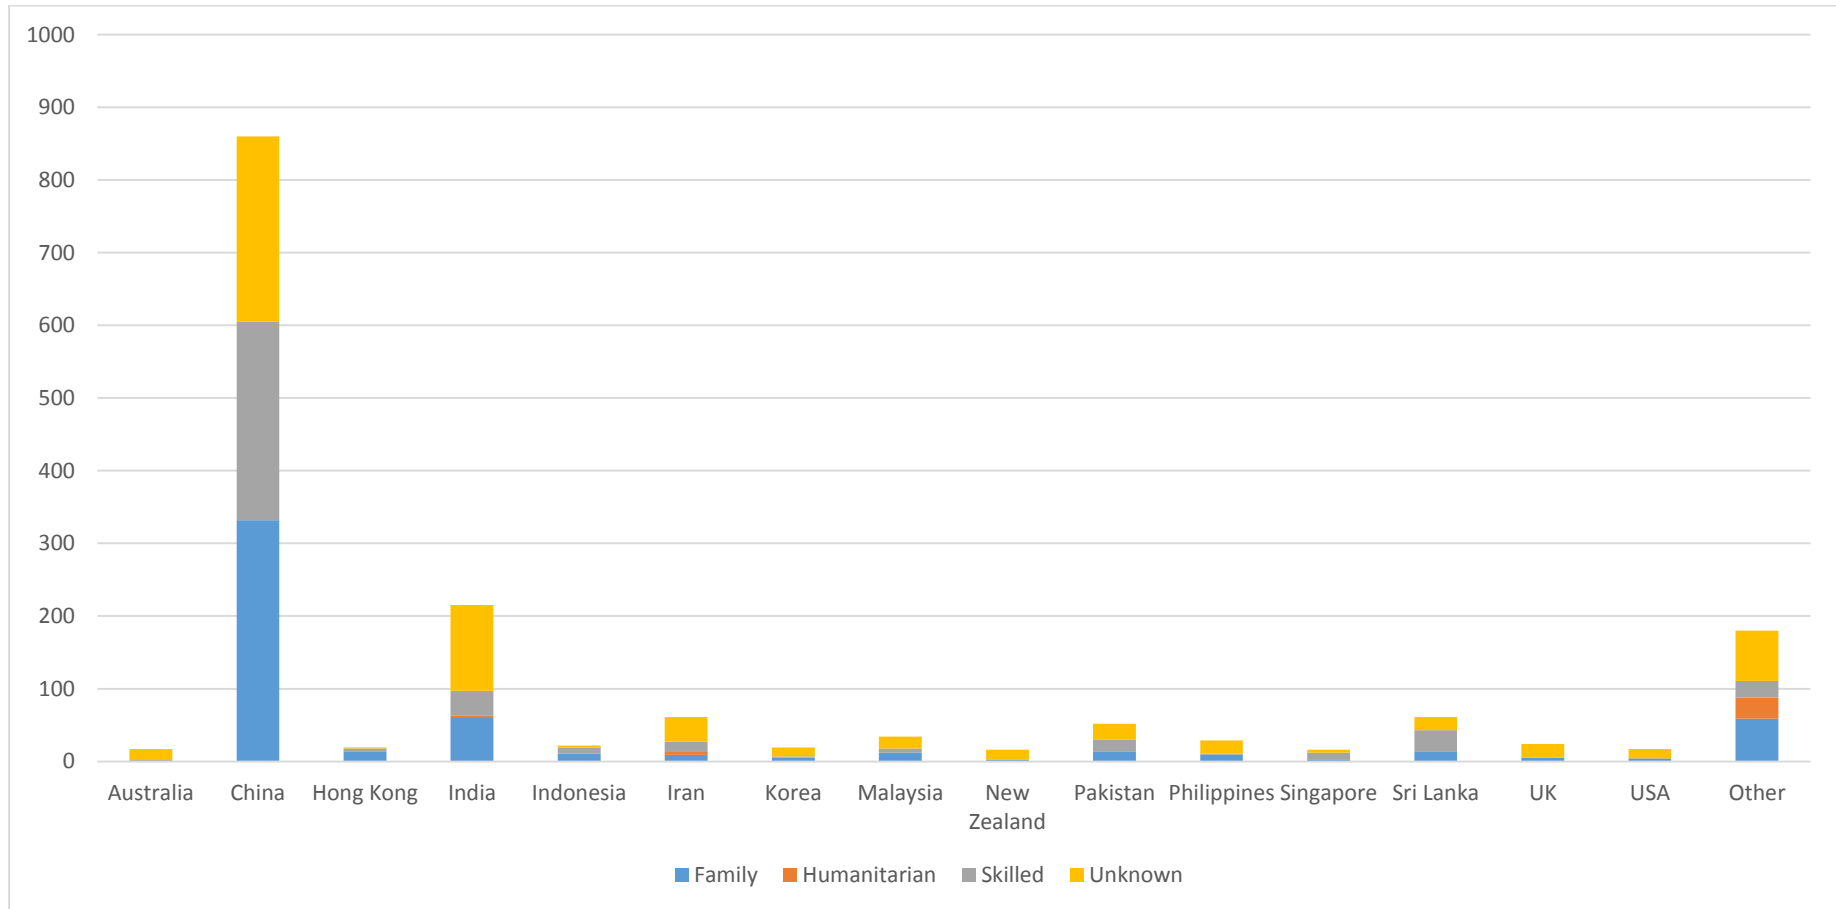

## Settlement in the City of Whitehorse by Country of Birth and Migration Stream 2014-2015

| Country of Birth | Family     | Humanitarian | Skilled    | Unknown    | Total       |
|------------------|------------|--------------|------------|------------|-------------|
| Australia        | 0          | 0            | 2          | 15         | 17          |
| China            | 332        | 0            | 273        | 255        | 860         |
| Hong Kong        | 14         | 0            | 4          | 1          | 19          |
| India            | 61         | 2            | 34         | 118        | 215         |
| Indonesia        | 11         | 0            | 8          | 3          | 22          |
| Iran             | 9          | 4            | 14         | 34         | 61          |
| Korea            | 5          | 0            | 2          | 12         | 19          |
| Malaysia         | 12         | 0            | 6          | 16         | 34          |
| New Zealand      | 2          | 0            | 1          | 13         | 16          |
| Pakistan         | 14         | 0            | 16         | 22         | 52          |
| Philippines      | 9          | 0            | 2          | 18         | 29          |
| Singapore        | 3          | 0            | 9          | 4          | 16          |
| Sri Lanka        | 13         | 0            | 30         | 18         | 61          |
| UK               | 5          | 0            | 0          | 19         | 24          |
| USA              | 4          | 0            | 0          | 13         | 17          |
| Other            | 59         | 29           | 23         | 69         | 180         |
| <b>Total</b>     | <b>553</b> | <b>35</b>    | <b>424</b> | <b>630</b> | <b>1642</b> |

Source: DIBP Settlement Database October 2015

## Settlement in the City of Whitehorse by Country of Birth and Migration Stream 2014-2015

Source: DIBP Settlement Database October 2015