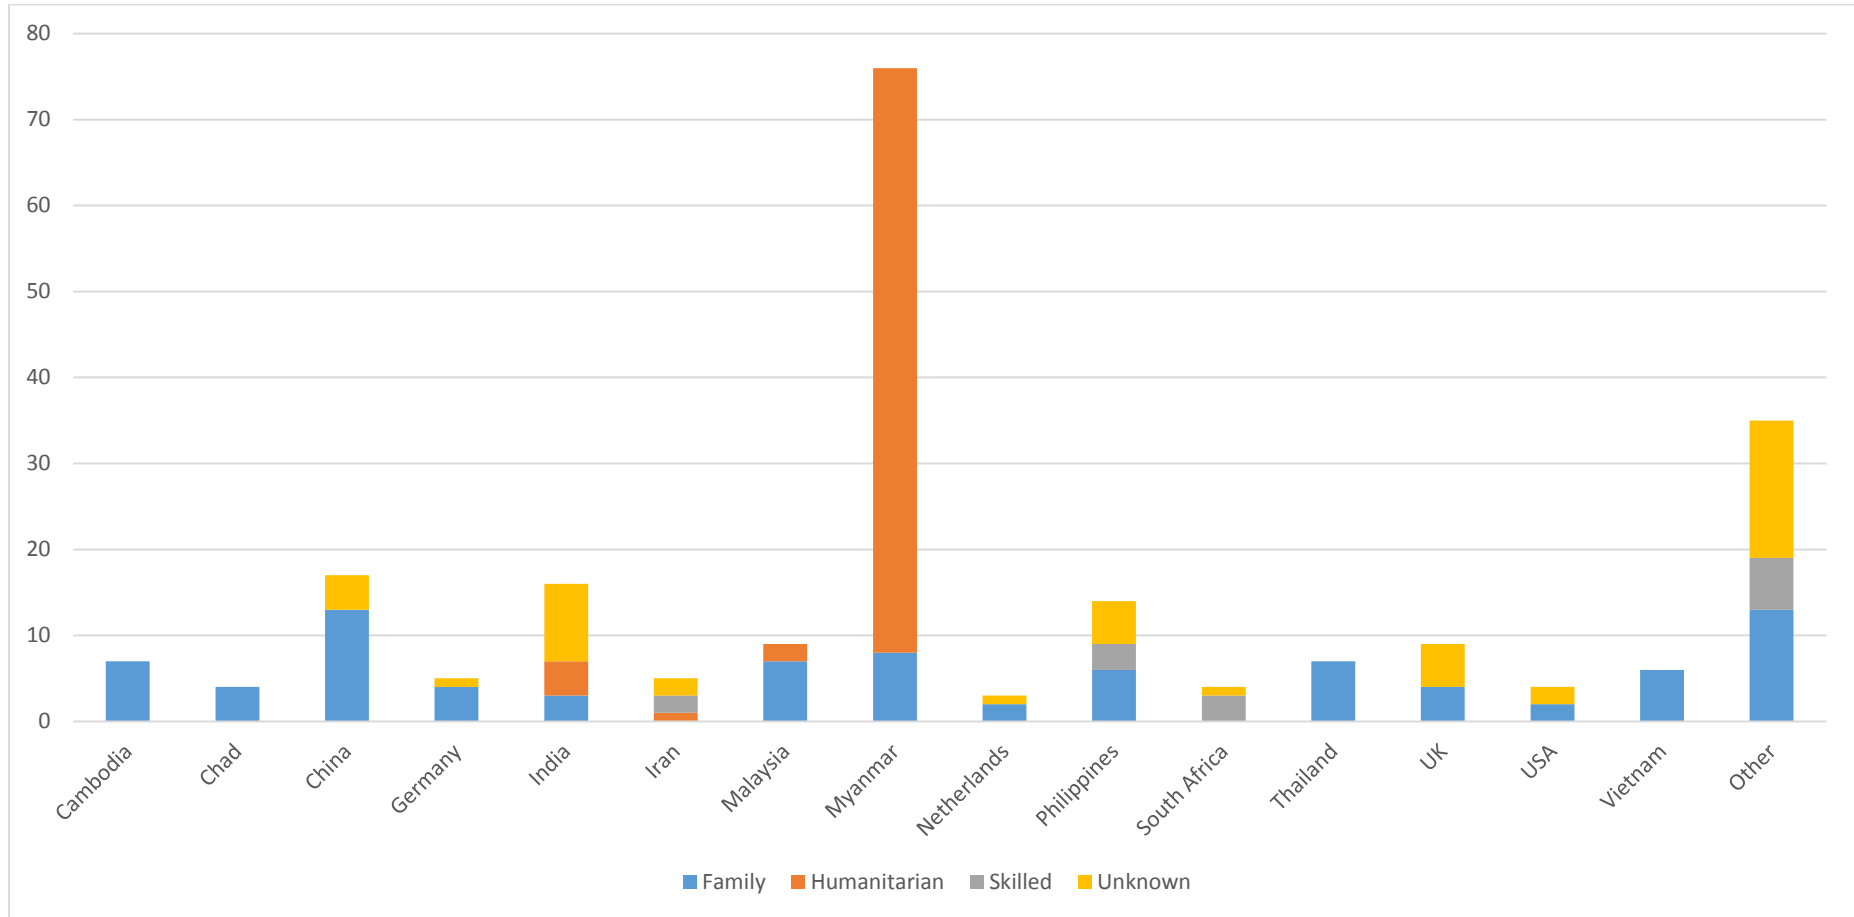

Settlement in the Shire of Yarra Ranges by Country of Birth and Migration Stream 2014-2015

Country of Birth	Family	Humanitarian	Skilled	Unknown	Total
Cambodia	7	0	0	0	7
Chad	4	0	0	0	4
China	13	0	0	4	17
Germany	4	0	0	1	5
India	3	4	0	9	16
Iran	0	1	2	2	5
Malaysia	7	2	0	0	9
Myanmar	8	68	0	0	76
Netherlands	2	0	0	1	3
Philippines	6	0	3	5	14
South Africa	0	0	3	1	4
Thailand	7	0	0	0	7
UK	4	0	0	5	9
USA	2	0	0	2	4
Vietnam	6	0	0	0	6
Other	13	0	6	16	35
Total	86	75	14	46	221

Source: DIBP Settlement Database October 2015

Settlement in the Shire of Yarra Ranges by Country of Birth and Migration Stream 2014-2015

Source: DIBP Settlement Database October 2015