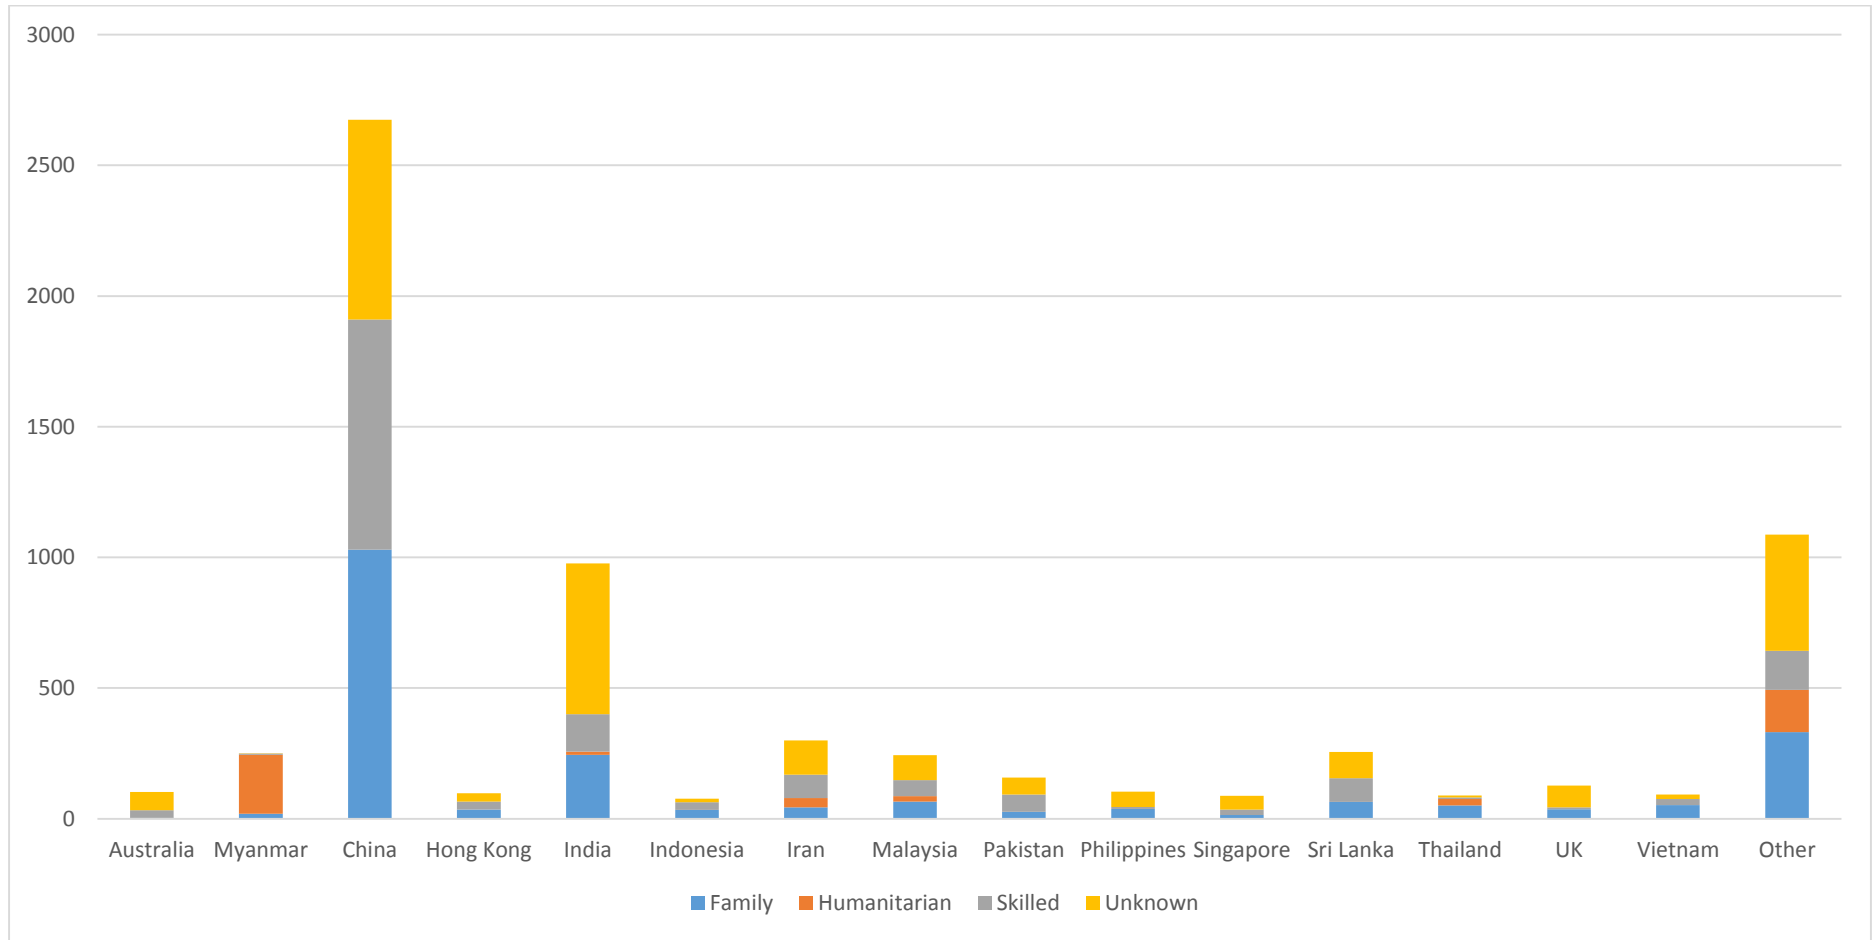

Settlement in the Eastern Region by Country of Birth and Migration Stream 2014 – 2015

Country of Birth	Family	Humanitarian	Skilled	Unknown	Total
Australia	3	0	29	70	102
Myanmar	19	226	4	2	251
China	1030	0	880	765	2675
Hong Kong	35	0	31	31	97
India	245	12	143	577	977
Indonesia	34	0	29	14	77
Iran	44	35	90	131	300
Malaysia	66	21	61	95	243
Pakistan	26	0	67	65	158
Philippines	38	0	7	59	104
Singapore	14	0	21	53	88
Sri Lanka	65	0	90	100	255
Thailand	51	25	5	8	89
UK	36	0	7	84	127
Vietnam	52	0	24	16	92
Other	332	161	150	444	1087
Total	2090	480	1638	2514	6722

Source: DIBP Settlement Database October 2015

Settlement in the Eastern Region by Country of Birth and Migration Stream 2014 – 2015

Source: DIBP Settlement Database October 2015