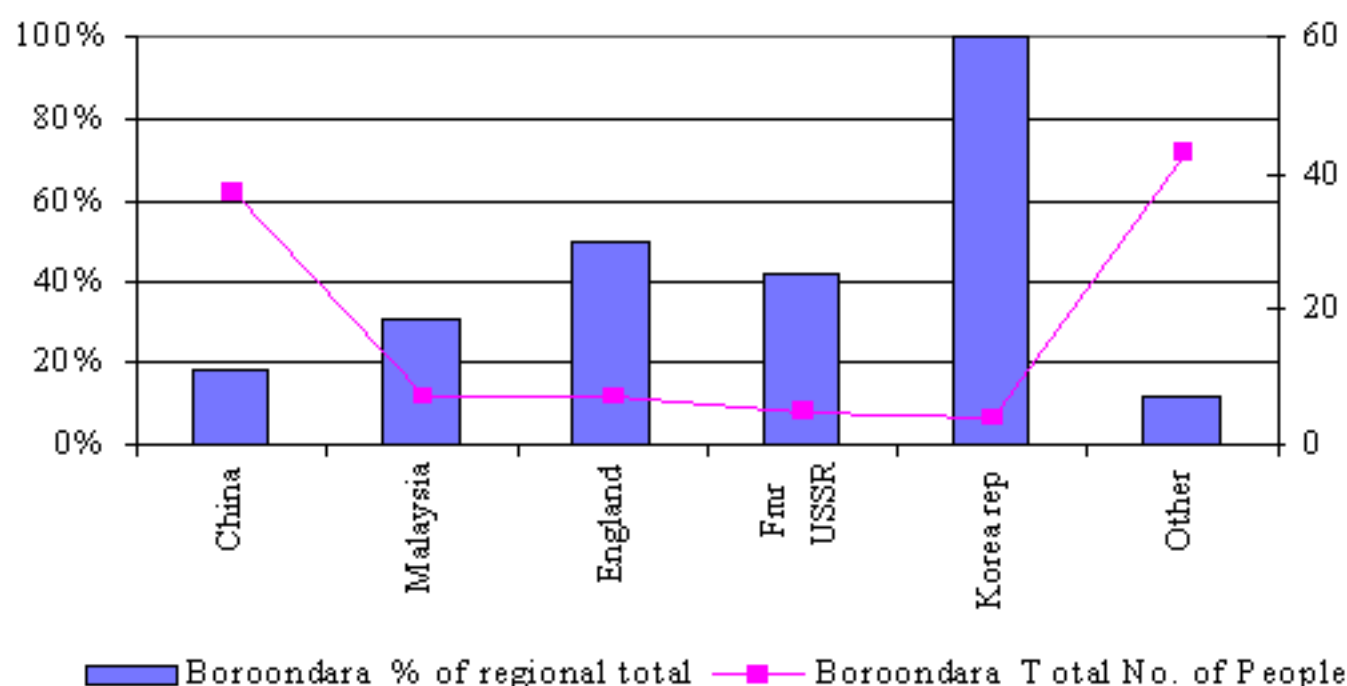

1.12 Countries of birth of families settling between July 1998 and June 1999

Source: DIMA Settlement Database 1999

	LGA total	Regional total
China	37	200
Vietnam	0	27
Malaysia	7	23
India	0	19
Hong Kong	0	16
England	7	14
Fmr USSR	5	12
Sri Lanka	0	11
Philippines	0	11
Iran	0	5
Cambodia	0	5
Korea rep	4	4
Japan	0	4
Scotland	0	4
Afghanistan	0	4
Thailand	0	4
Other	43	201
Total	103	564

In the period 1998-99 18% of the region's family migrants settled in Boroondara. Within this group 100% (8) settled from Korean Republic and over 40% from England and countries within the Former USSR settled in Boroondara. The countries not represented on the graph had three or less people settling in the LGA.