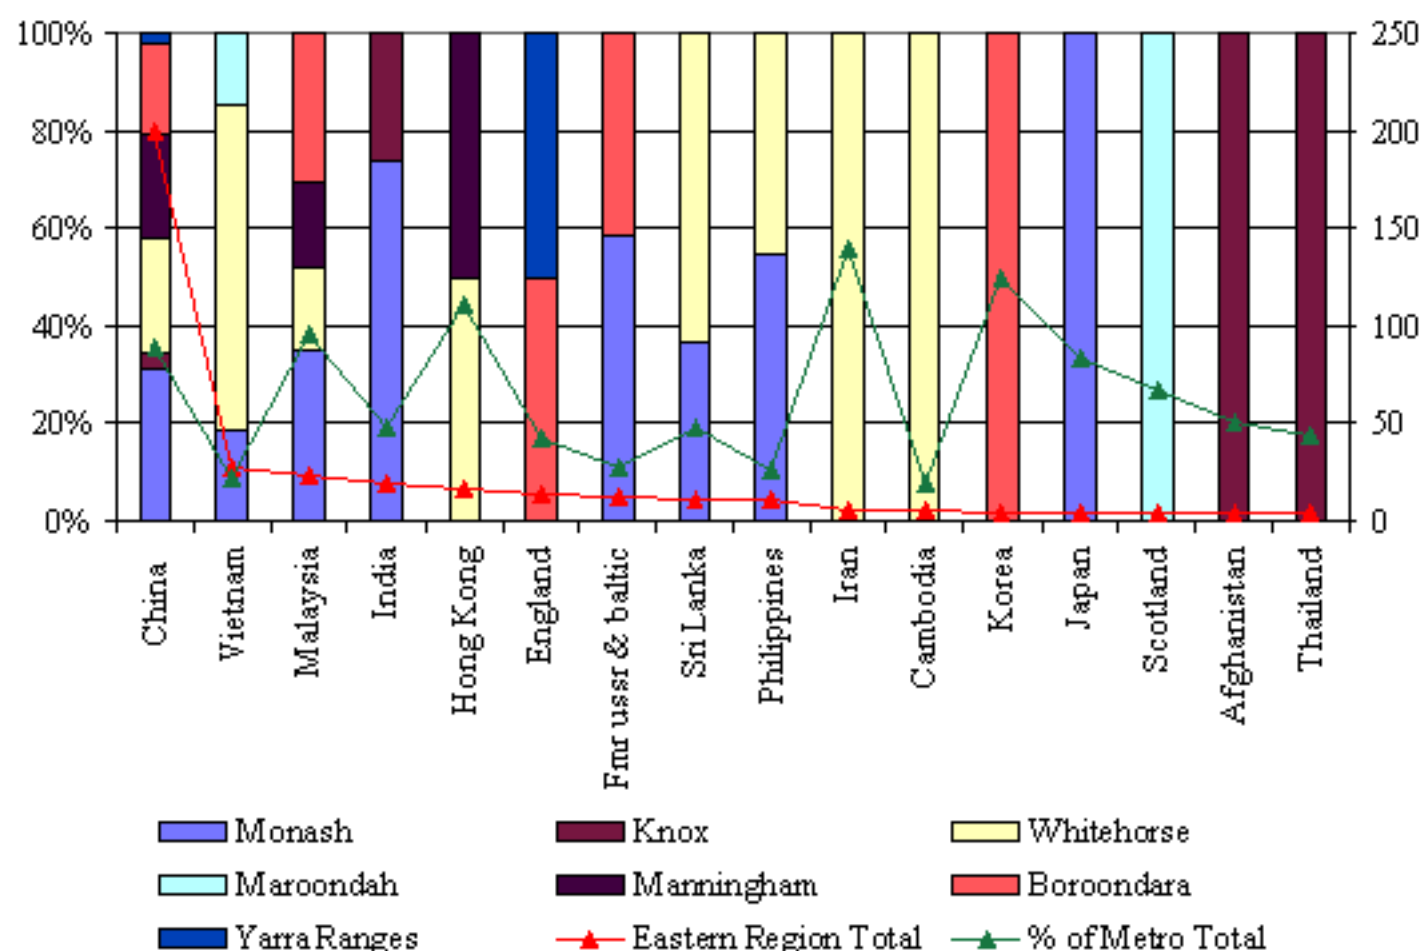

8.12 Countries of birth of migrants under the Family Program settling between July 1998 and June 1999

Source: DIMA Settlement Database 1999

	M'ash	Knox	W'hse	M'dah	M'ham	B'dara	Yarra Ranges	Eastern Region Total	% of Metro Total
China	62	7	47		43	37	4	200	35%
Vietnam	5		18	4				27	9%
Malaysia	8		4		4	7		23	38%
India	14	5						19	19%
Hong Kong			8		8			16	44%
England						7	7	14	17%
Fmr USSR & Baltic -	7					5		12	11%
Sri Lanka	4		7					11	19%
Philippines	6		5					11	10%
Iran			5					5	56%
Cambodia			5					5	8%
Korea rep						4		4	50%
Japan	4							4	33%
Scotland				4				4	27%
Afghanistan		4						4	20%
Thailand		4						4	17%

Over a third of family migration migrants born in China, Hong Kong, Malaysia, Iran, Korea and Japan settling in Metropolitan Melbourne settled in the Eastern Region.