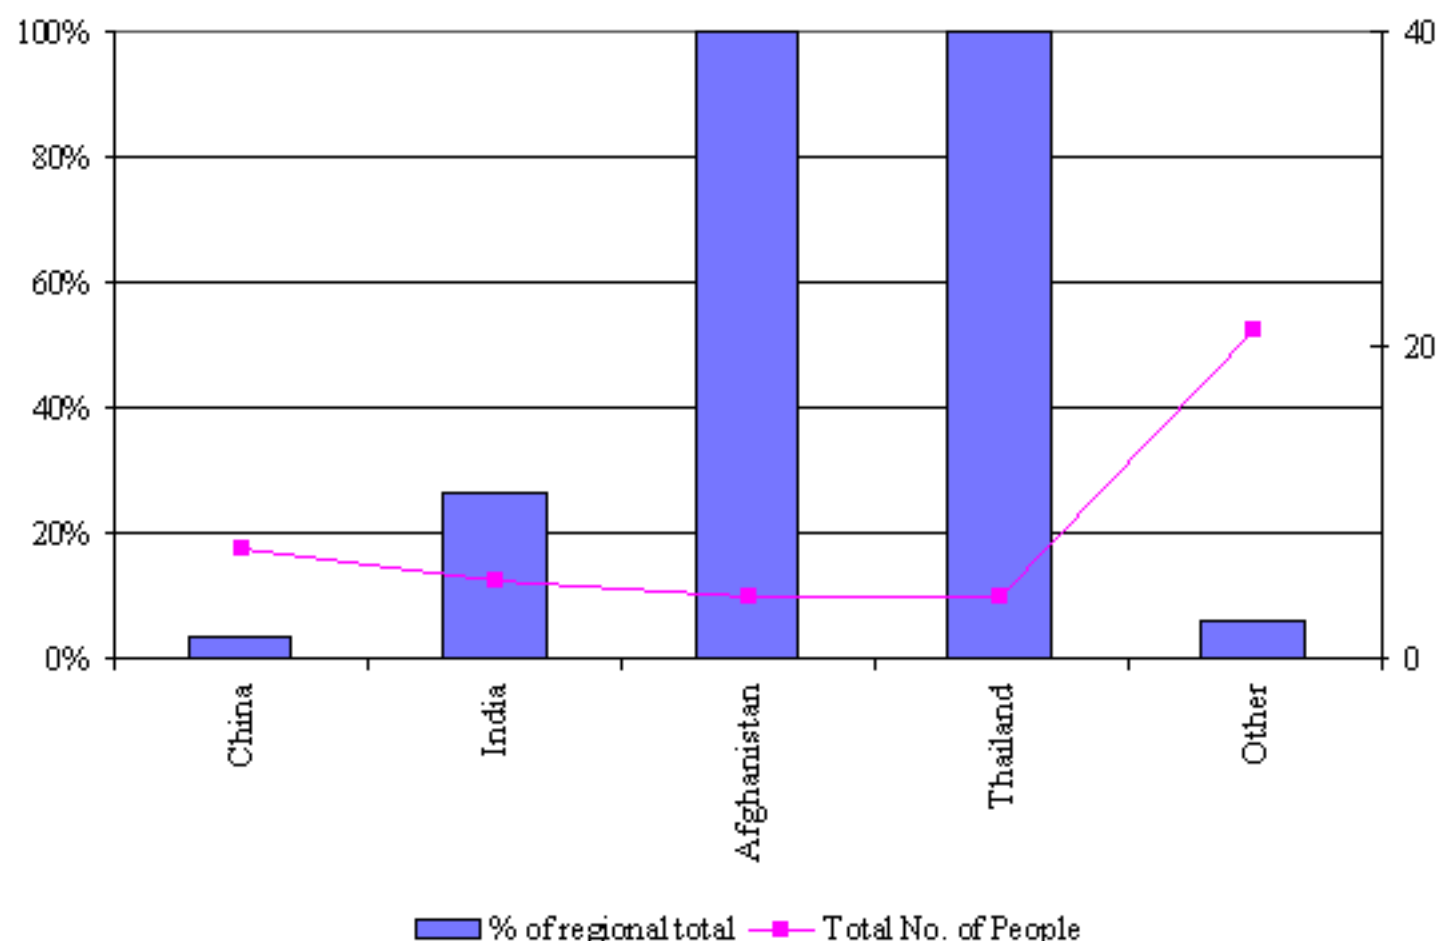

2.12 Countries of birth of migrants under the Family Program settling between July 1998 and June 1999

Source: DIMA Settlement Database 1999

	LGA	Regional total
China	7	200
Vietnam	0	27
Malaysia	0	23
India	5	19
Hong Kong	0	16
England	0	14
Fmr USSR	0	12
Sri Lanka	0	11
Philippines	0	11
Iran	0	5
Cambodia	0	5
Korea rep	0	4
Japan	0	4
Scotland	0	4
Afghanistan	4	4
Thailand	4	4
Other	21	201
Total	41	564

In the period 1998-99 4% of the region's family migrants settled in Knox. Within this group 100% (4 families) were from Afghanistan and Thailand.