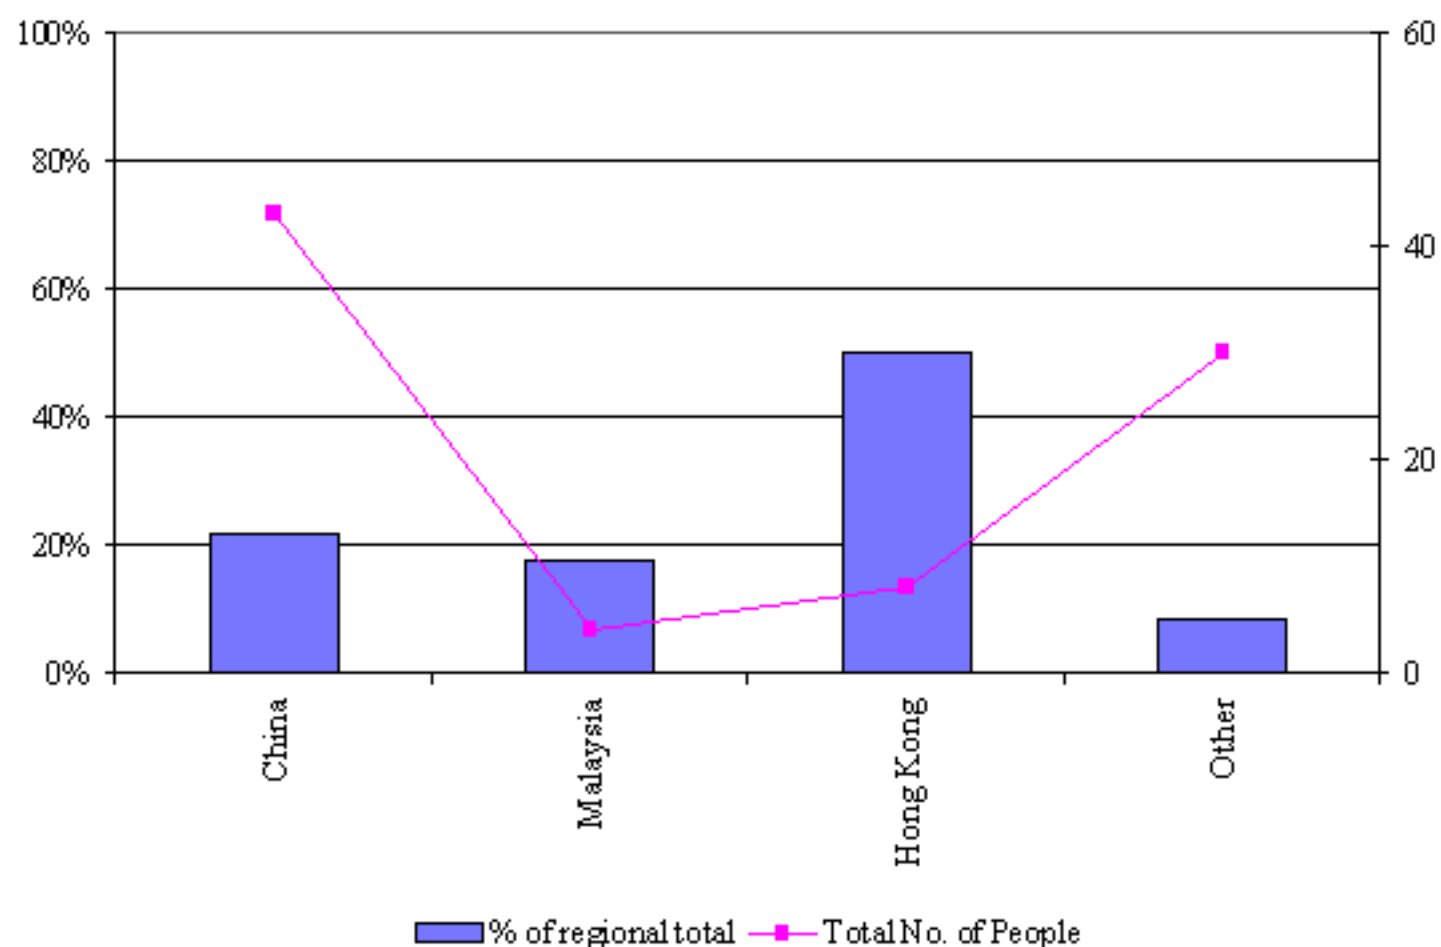

3.12 Countries of birth of migrants under the Family Program settling July 1998 and June 1999

Source: DIMA settlement database

	LGA	Regional total
China	43	200
Vietnam	0	27
Malaysia	4	23
India	0	19
Hong Kong	8	16
England	0	14
Fmr USSR	0	12
Sri Lanka	0	11
Philippines	0	11
Iran	0	5
Cambodia	0	5
Korea Rep.	0	4
Japan	0	4
Scotland	0	4
Afghanistan	0	4
Thailand	0	4
Other	30	201
Total	85	564

In the period 1998-99 15% of the region's family migrants settled in Marningham. Within this group 43 people were born in China and 8 in Hong Kong. The countries not represented on the graph had three or less people settling in the LGA.