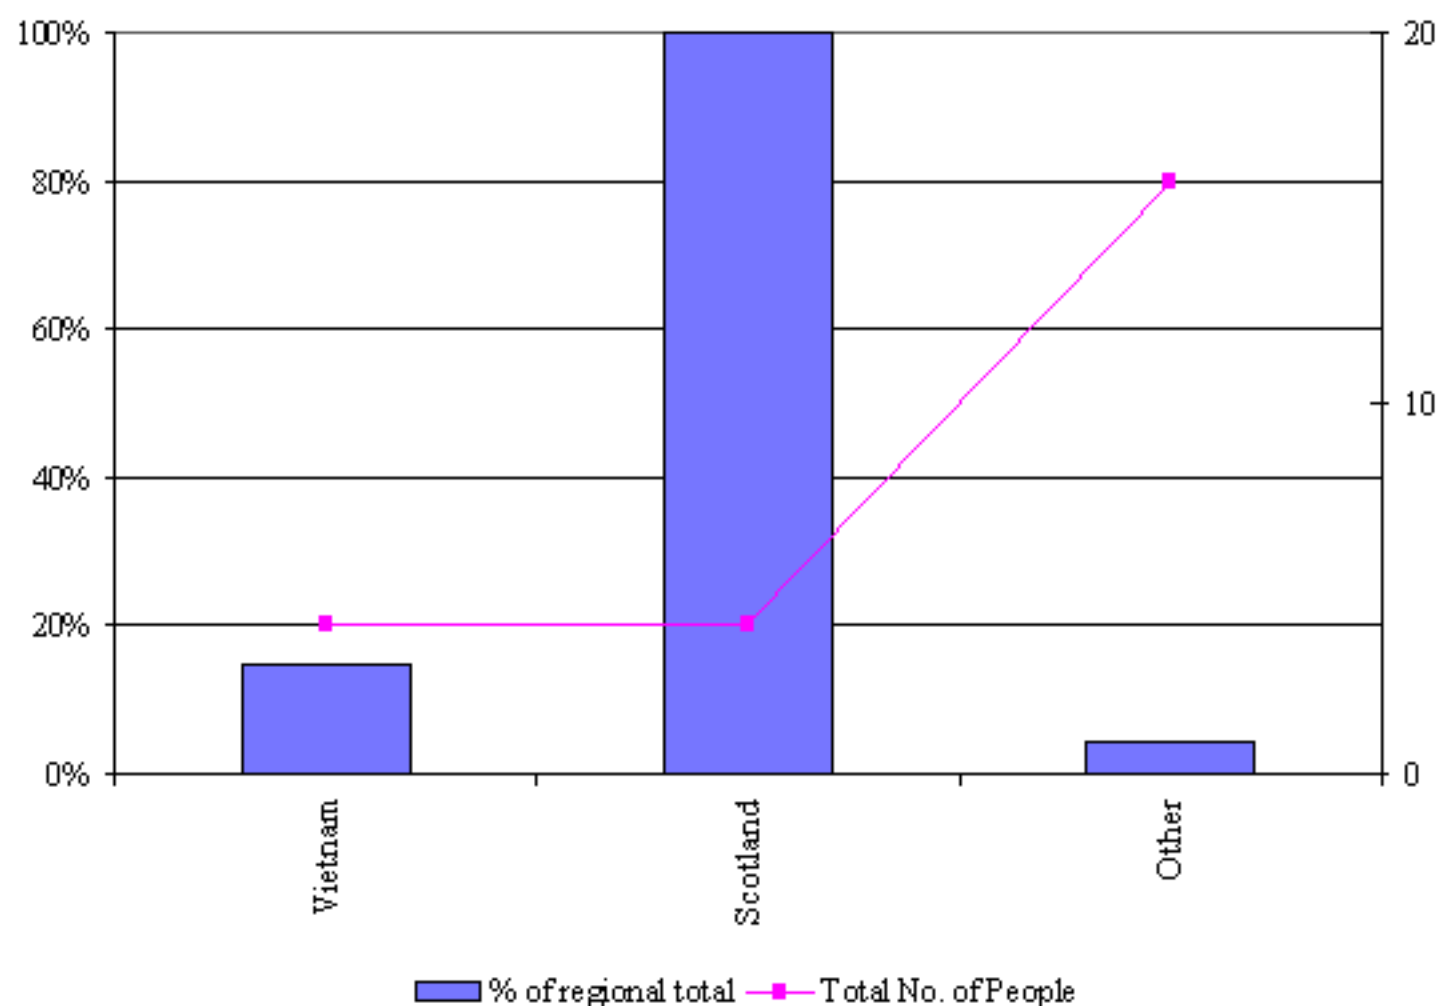

4.12 Countries of birth of migrants under the Family Program settling between July 1998 and June 1999

Source: ABS Census 1996

	LGA	Regional total
China	0	200
Vietnam	4	27
Malaysia	0	23
India	0	19
Hong Kong	0	16
England	0	14
Fmr USSR	0	12
Sri Lanka	0	11
Philippines	0	11
Iran	0	5
Cambodia	0	5
Korea rep	0	4
Japan	0	4
Scotland	4	4
Afghanistan	0	4
Thailand	0	4
Other	16	201
Total	24	564

In the period 1998-99 4% of the region's family migrants settled in Maroondah. Within this group 100% (4) settled from Scotland and over 15% from Vietnam. The countries not represented on the graph had three or less people settling in the LGA.