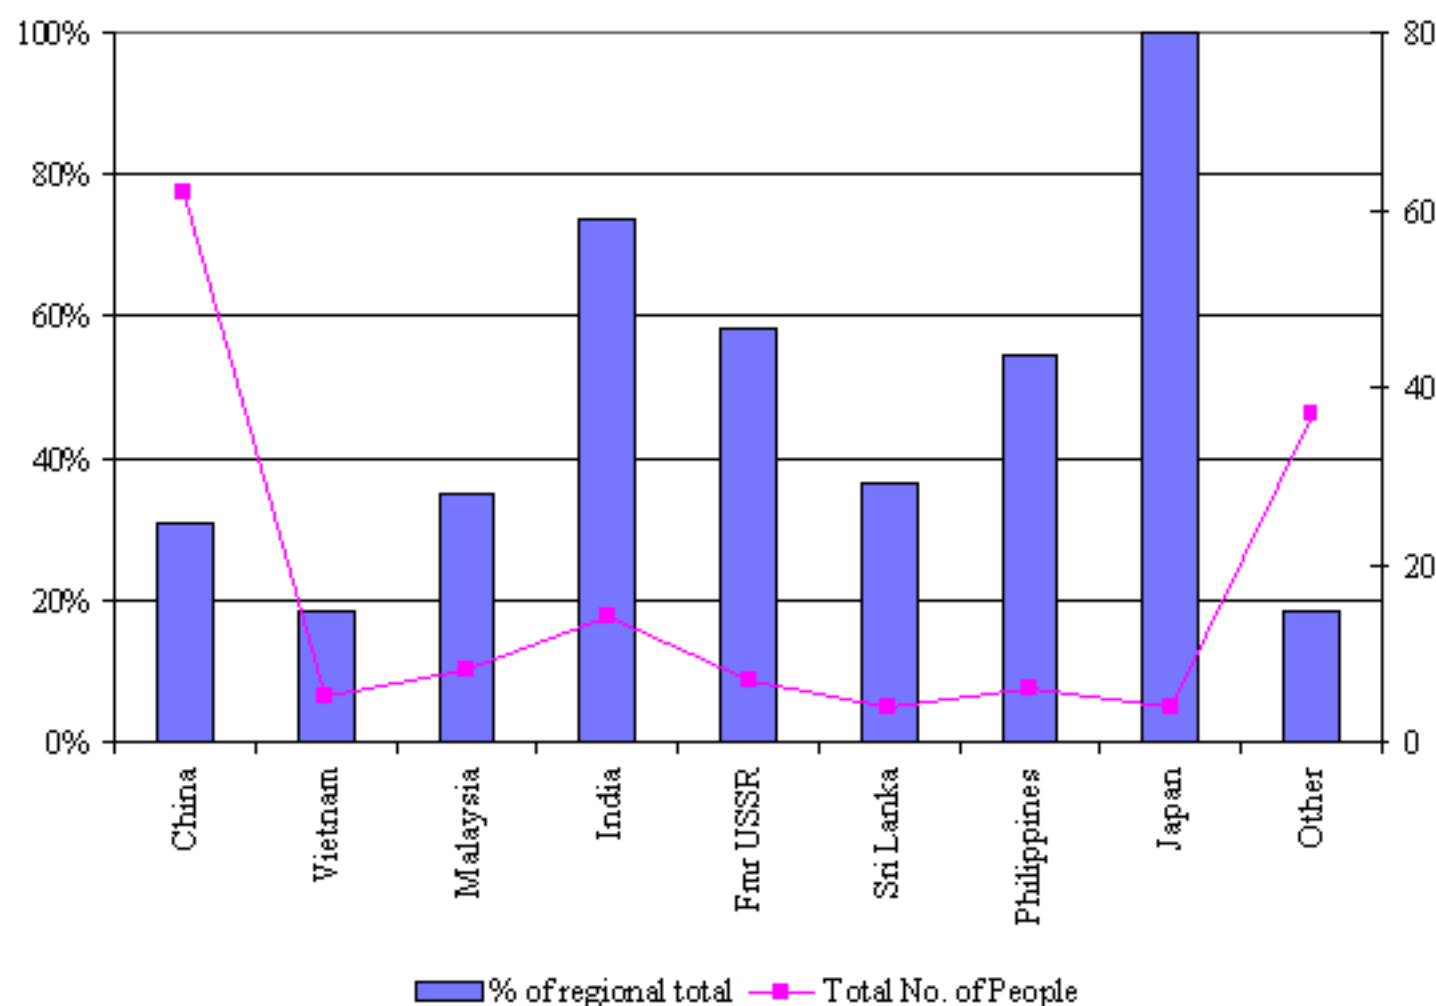

5.12 Countries of birth of migrants under the Family Program settling between July 1998 and June 1999

Source: DIMA Settlement Database 1999

	LGA	Regional total
China	62	200
Vietnam	5	27
Malaysia	8	23
India	14	19
Hong Kong	0	16
England	0	14
Fmr USSR	7	12
Sri Lanka	4	11
Philippines	6	11
Iran	0	5
Cambodia	0	5
Korea rep	0	4
Japan	4	4
Scotland	0	4
Afghanistan	0	4
Thailand	0	4
Other	37	201
Total	147	564

In the period 1998-99 26% of the region's family migrants settled in Monash. 62 people settled from China and 14 from India. The countries not represented on the graph has three or less people settling in the LGA.