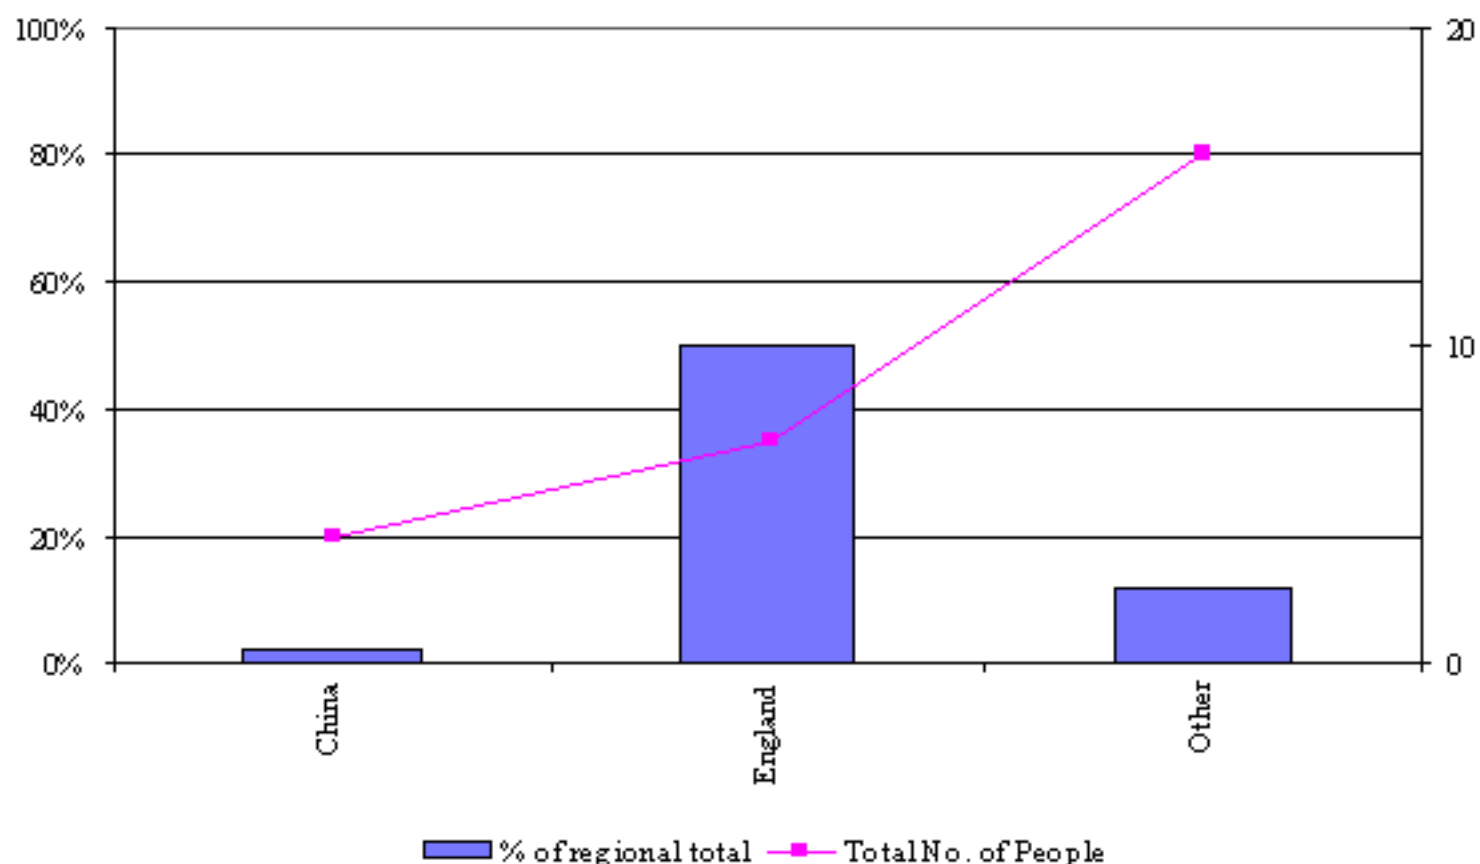

7.12 Countries of birth of migrants under the Family Program settling between July 1998 and June 1999

Source: DIMA Settlement Database

	LGA	Regional total
China	4	200
Vietnam	0	27
Malaysia	0	23
India	0	19
Hong Kong	0	16
England	7	14
Former USSR	0	12
Sri Lanka	0	11
Philippines	0	11
Iran	0	5
Cambodia	0	5
Korea rep	0	4
Japan	0	4
Scotland	0	4
Afghanistan	0	4
Thailand	0	4
Other	16	201
Total	27	564

In the period 1998-99 4% of the region's family migrants settled in Yarra Ranges. Within this group 50% (7) settled from England. The countries not represented on the graph had three or less people settling in the LGA.