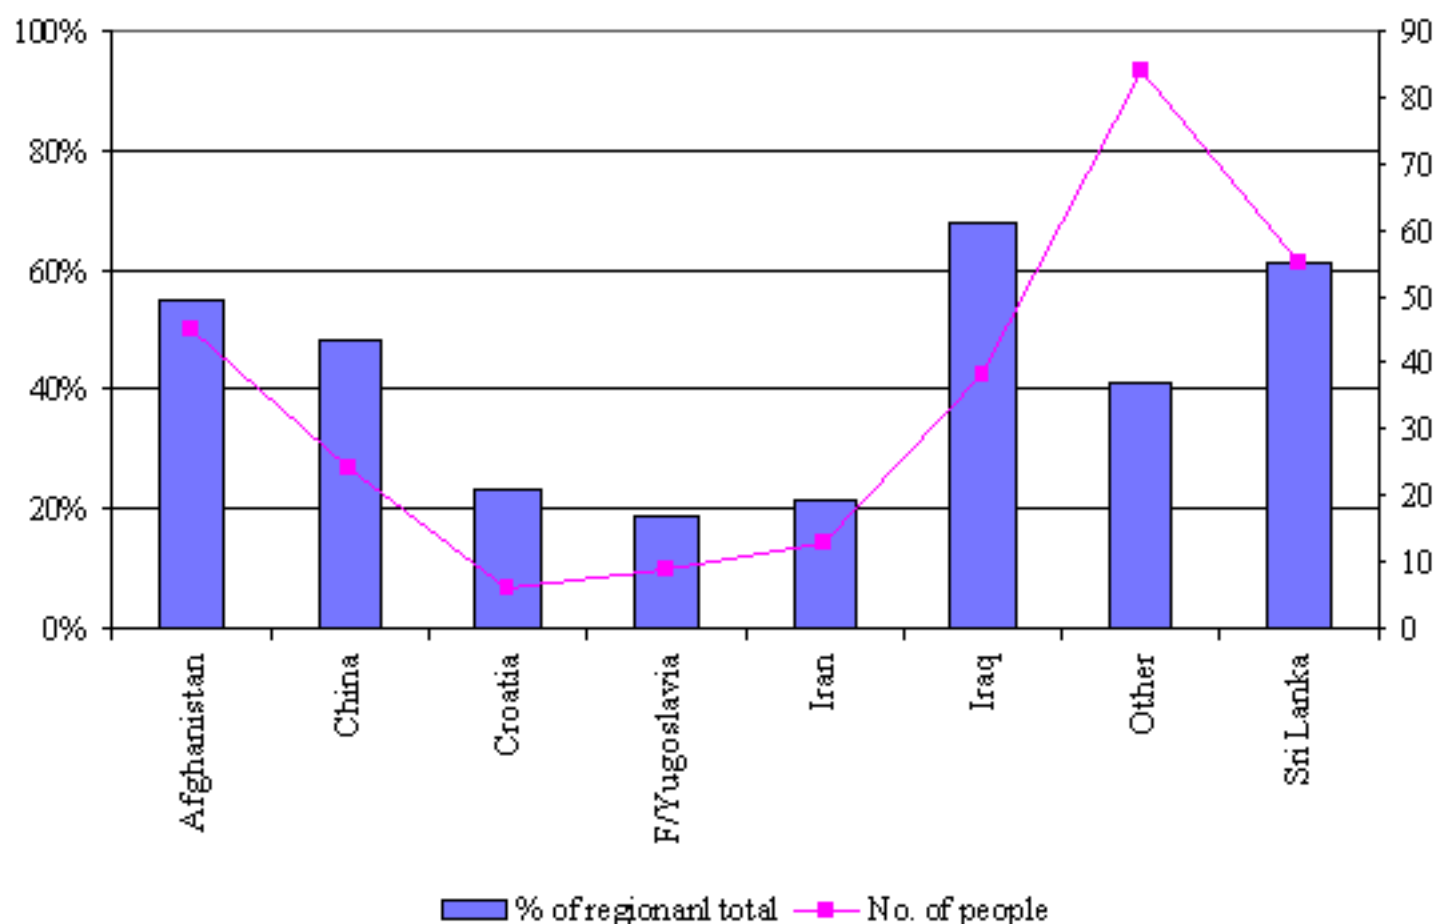

5.10 Countries of birth of humanitarian entrants settling between 1996 and 1999

Source: DIMA Settlement Database 1999

	LGA	Regional Total
Afghanistan	45	82
Bosnia-Herz.	0	89
Cambodia	0	5
China (China)	24	50
Croatia	6	26
F/Yugoslavia	9	48
Iran	13	61
Iraq	38	56
Other	84	205
Somalia	0	4
Sri Lanka	55	90
Vietnam	0	7
Total	274	723

38% of the regional humanitarian entrants nominated addresses within the City of Monash as their residences on entering Australia. People from Afghanistan (45) formed the largest single group followed by those from Iraq (38).