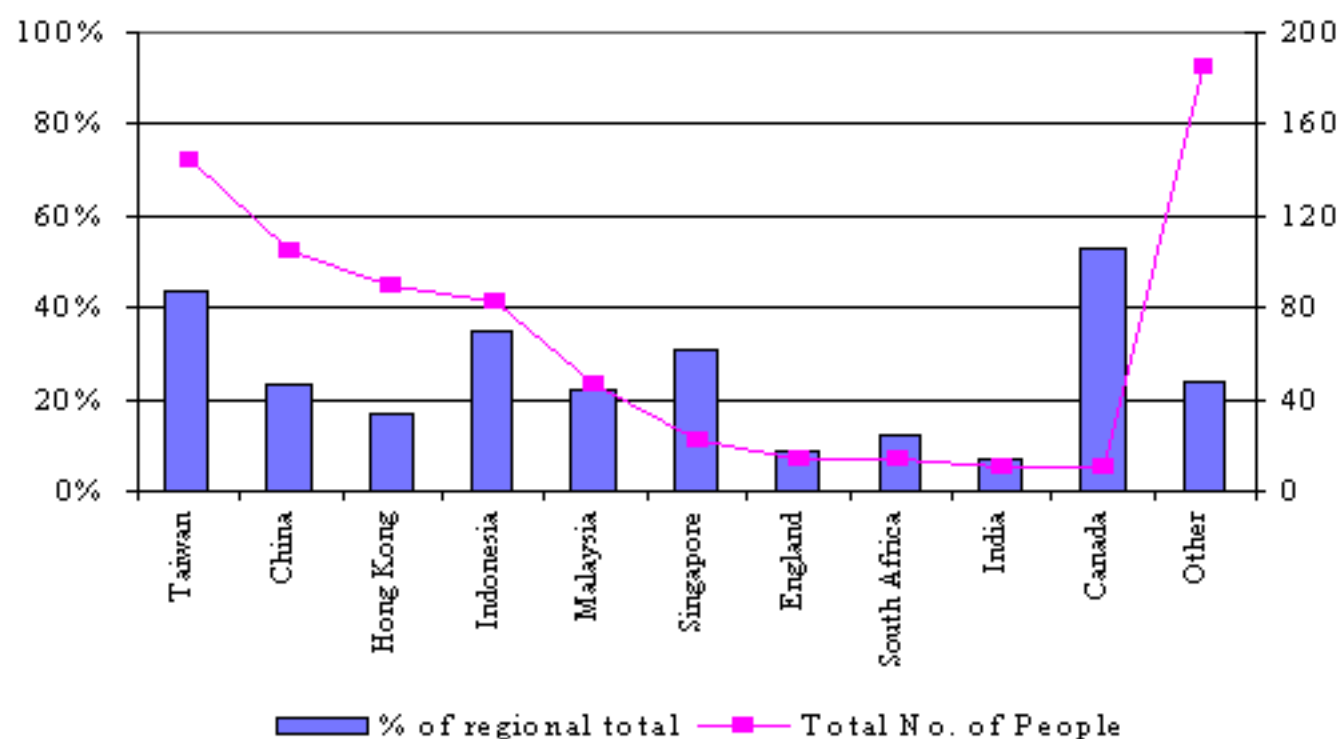

1.11 Countries of birth of skilled migrants settling between 1995 and 1999

Source: DIMA Settlement Database 1999

	No. of people	Regional Total
Taiwan	144	331
China	105	452
Hong Kong	90	525
Indonesia	83	238
Malaysia	46	206
Singapore	22	71
England	14	114
South Africa	14	158
India	11	157
Canada	10	19
Other	185	777
Total	724	3048

People from 31 countries migrated as skilled migrants and settled in Boroondara between 1995 and 1999. The 21 countries not represented on the graph or table had less than 10 people settling in the LGA. The largest number of people were born in Taiwan (144), followed by China (105) and Hong Kong (90). 24% of skilled migrants settling in the Eastern Region settled in Boroondara.