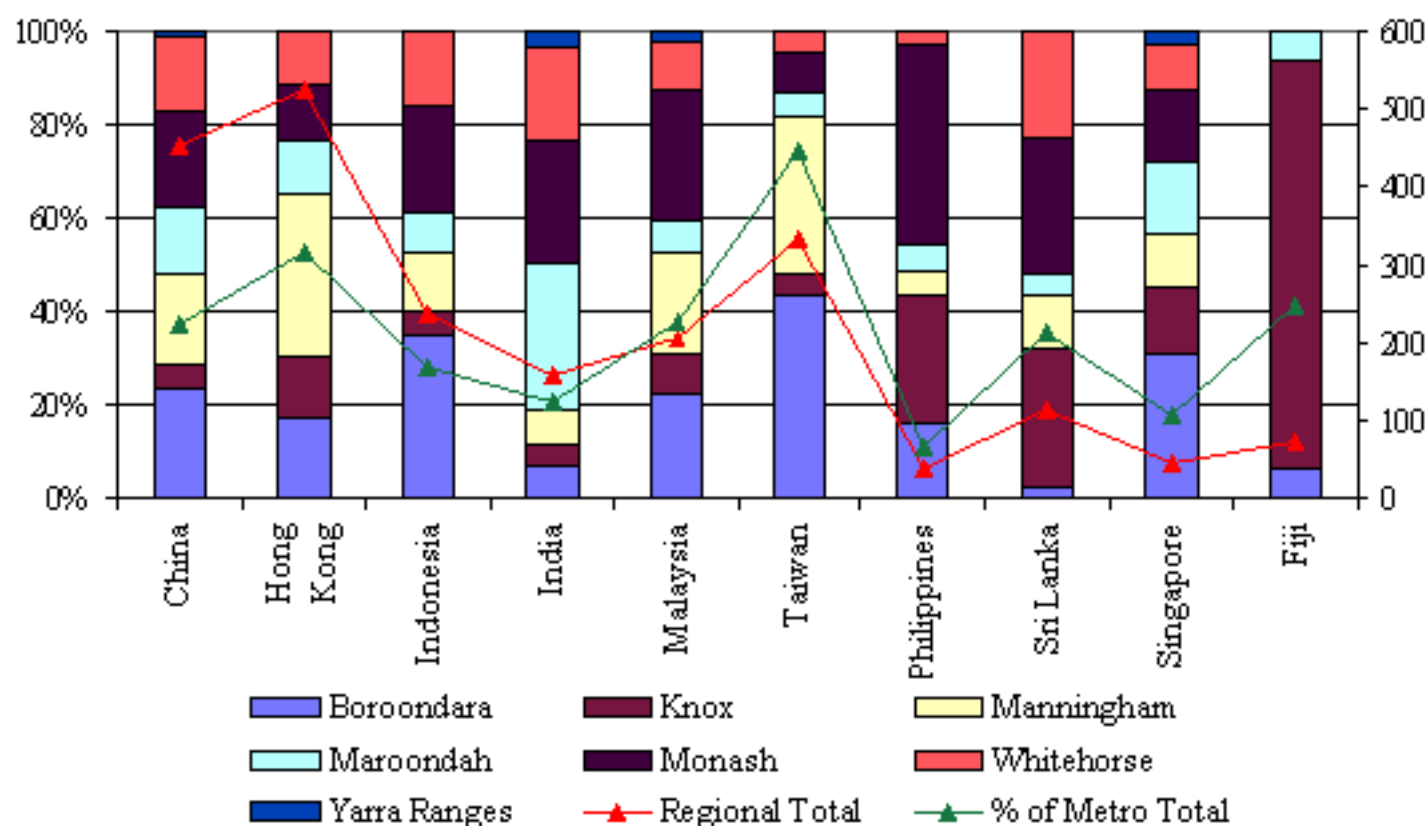

8.11 Skilled Migrants 1996 - July 1999

Source: DIMA Settlement Database 1999

	B dara	Knox	Mham	Mdah	Monash	Whrse	Yarra Ranges	Regional Total	Total
China	105	23	89	65	92	74	4	452	1216
Hong Kong	90	69	184	60	61	61	0	525	995
Indonesia	83	12	30	21	54	38	0	238	842
India	11	7	12	49	41	32	5	157	756
Malaysia	46	17	45	15	57	21	5	206	550
Taiwan	144	14	113	17	27	16	0	331	444
Philippines	6	10	2	2	16	1	0	37	340
Sri Lanka	1	13	5	2	13	10	0	114	324
Singapore	22	10	8	11	11	7	2	44	249
Fiji	1	14	0	1	0	0	0	71	173

75% of skilled migrants born in Taiwan, 53% of those born in Hong Kong and 37% of those born in China and Malaysia settling in Metro Melbourne settled in the Eastern Region.