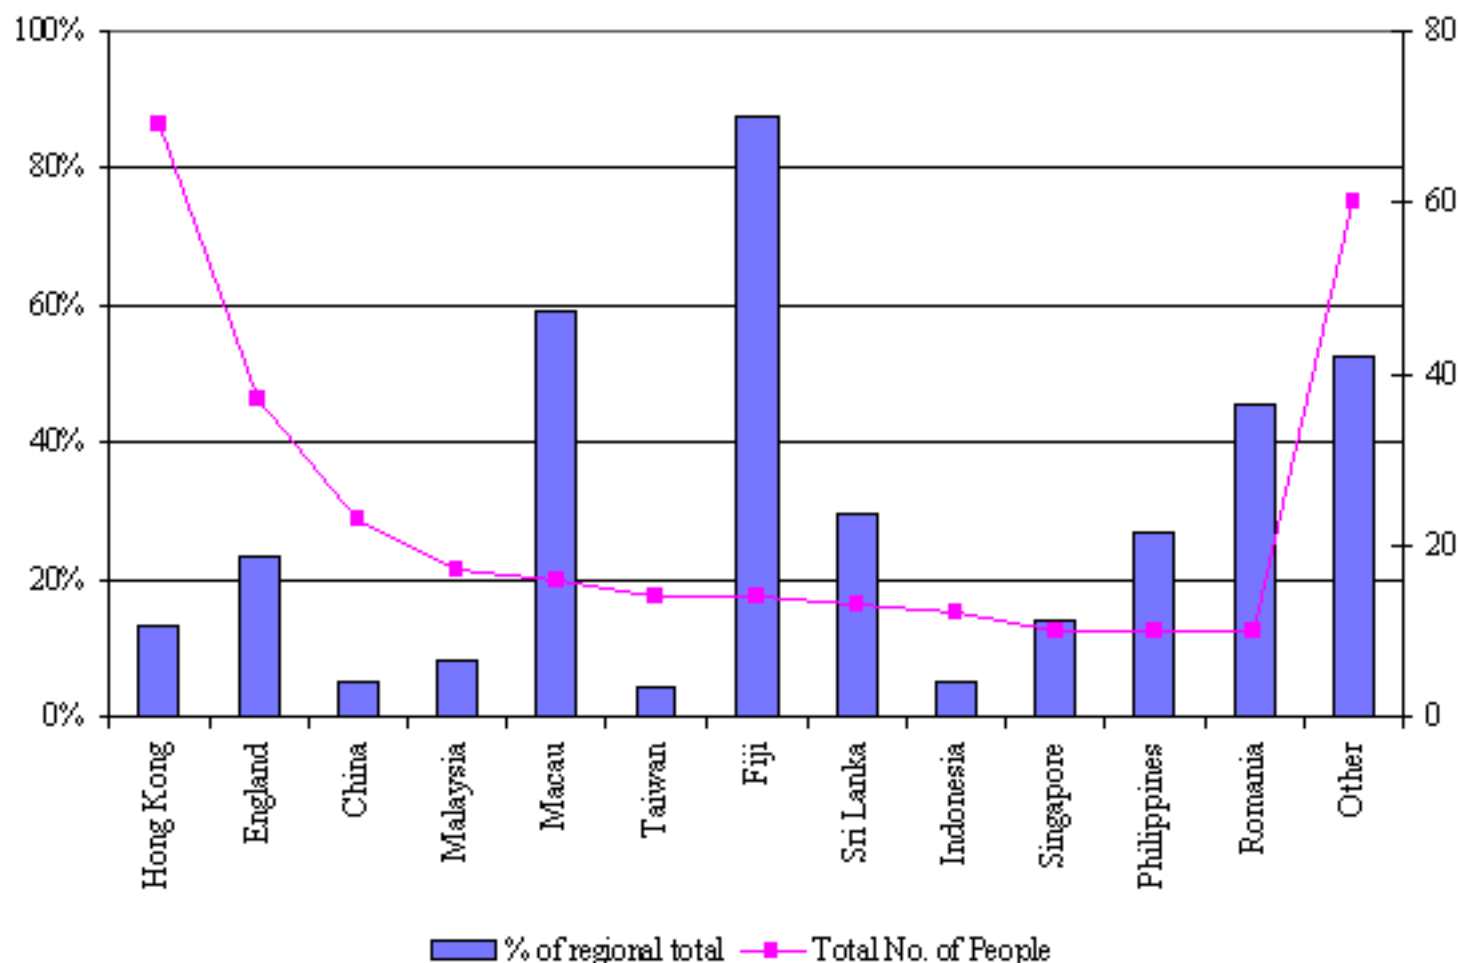

## 2.11 Countries of birth of skilled migrants settling between 1995 and 1999

Source: DIMA Settlement Database 1999

	LGA	Regional Total
Hong Kong	69	525
England	37	158
China	23	452
Malaysia	17	206
Macao	16	27
Taiwan	14	113
Fiji	14	16
Sri Lanka	13	249
Indonesia	12	238
Singapore	10	71
Philippines	10	37
Romania	10	22
Other	60	934
Total	305	3048

In the period 1995-99 10% of the region's skilled migrants settled in Knox. Within this group 87% (14 people) were Fijian and over 40% of the region's skilled migrants from Romania and Macao settled in Knox. People from 28 countries migrated as skilled migrants and settled in the LGA between 1995 and 1999. The countries not represented on the graph had three or less people settling in the LGA.