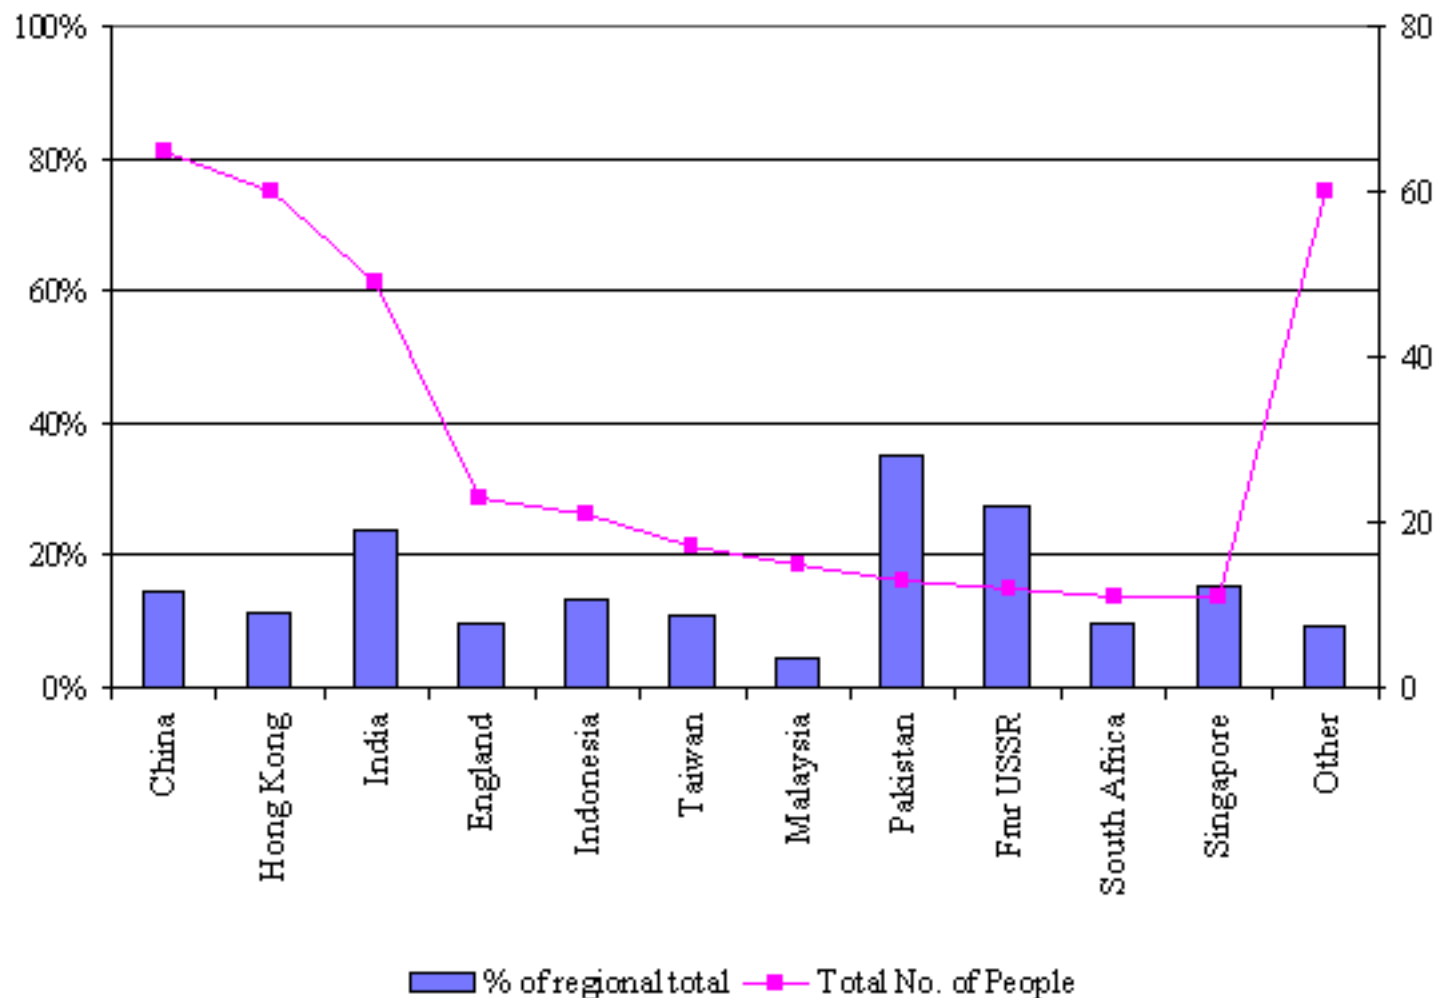

4.11 Countries of birth of skilled migrants settling between 1995 and 1999

Source: ABS Census 1996

	LGA	Regional Total
China	65	452
Hong Kong	60	525
India	49	157
England	23	158
Indonesia	21	238
Taiwan	17	331
Malaysia	15	206
Pakistan	13	26
Fmr USSR	12	20
South Africa	11	114
Singapore	11	71
Other	60	750
Total	357	3048

12% of the region's skilled migrants nominated Maroondah as their place of residence on entering Australia. The largest single group were born in China followed by Hong Kong. People from 36 countries migrated as skilled migrants and settled in the LGA between 1995 and 1999. The countries not represented on the graph had three or less people settling in the LGA.