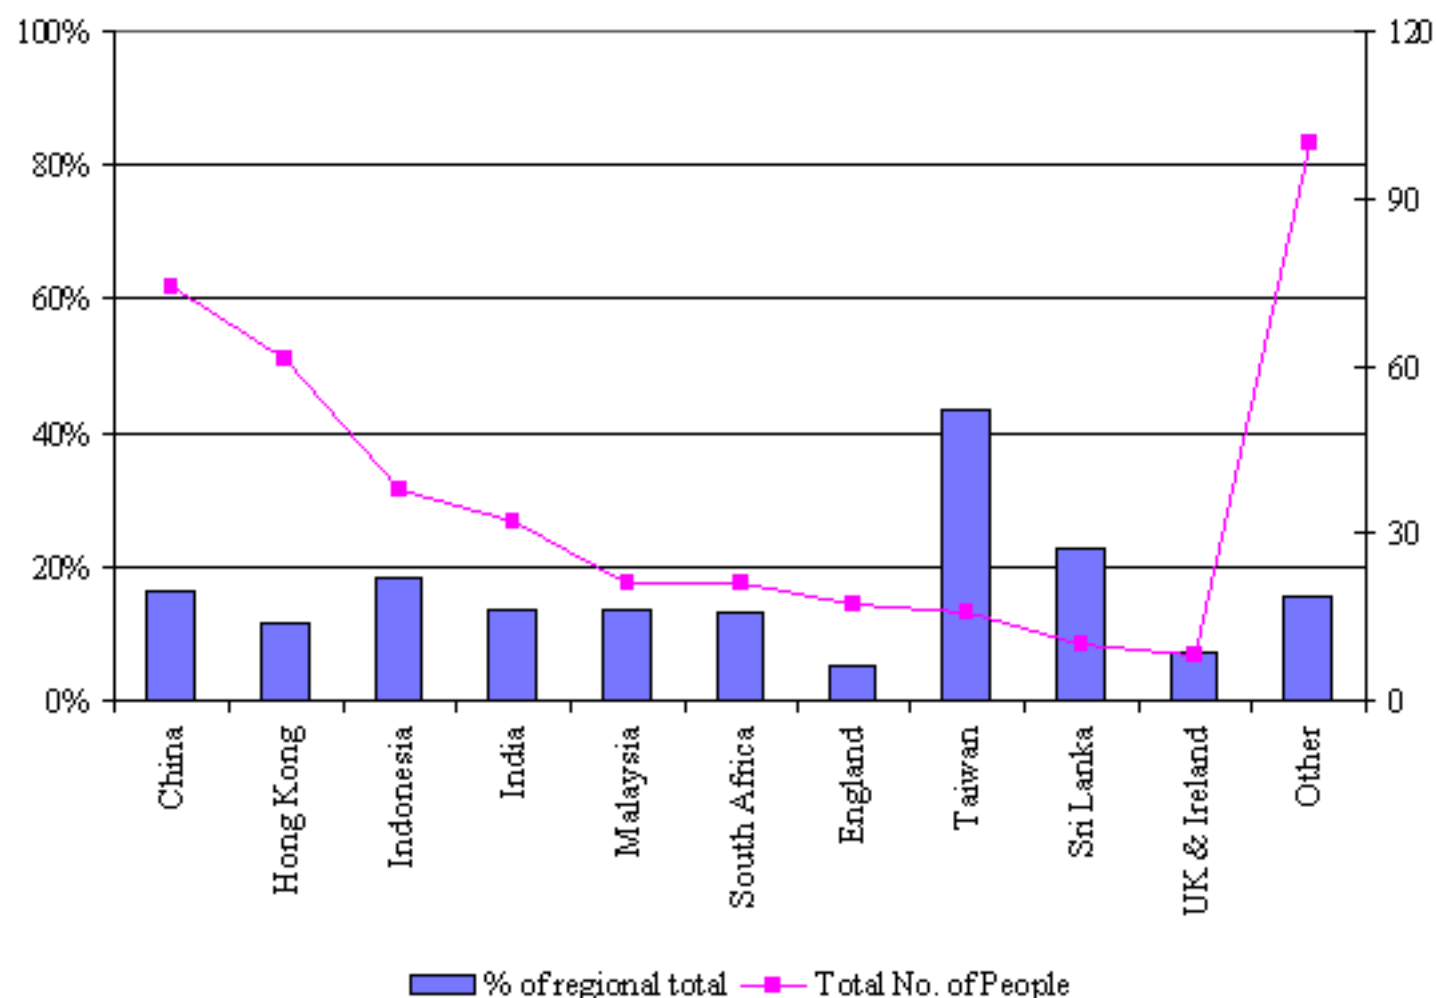

6.11 Countries of birth of skilled migrants settling between 1995 and 1999

Source: DIMA Settlement Database 1999

	LGA	Regional Total
China	74	452
Hong Kong	61	525
Indonesia	38	238
India	32	157
Malaysi	21	206
South Africa	21	114
England	17	158
Taiwan	16	331
Sri Lanka	10	44
UK & Ireland	8	26
Other	100	797
Total	398	3048

13% of skilled migrants settling in the region nominated addresses within the LGA as their residences on entering Australia. The largest single group were born in China (74) followed by Hong Kong (61).