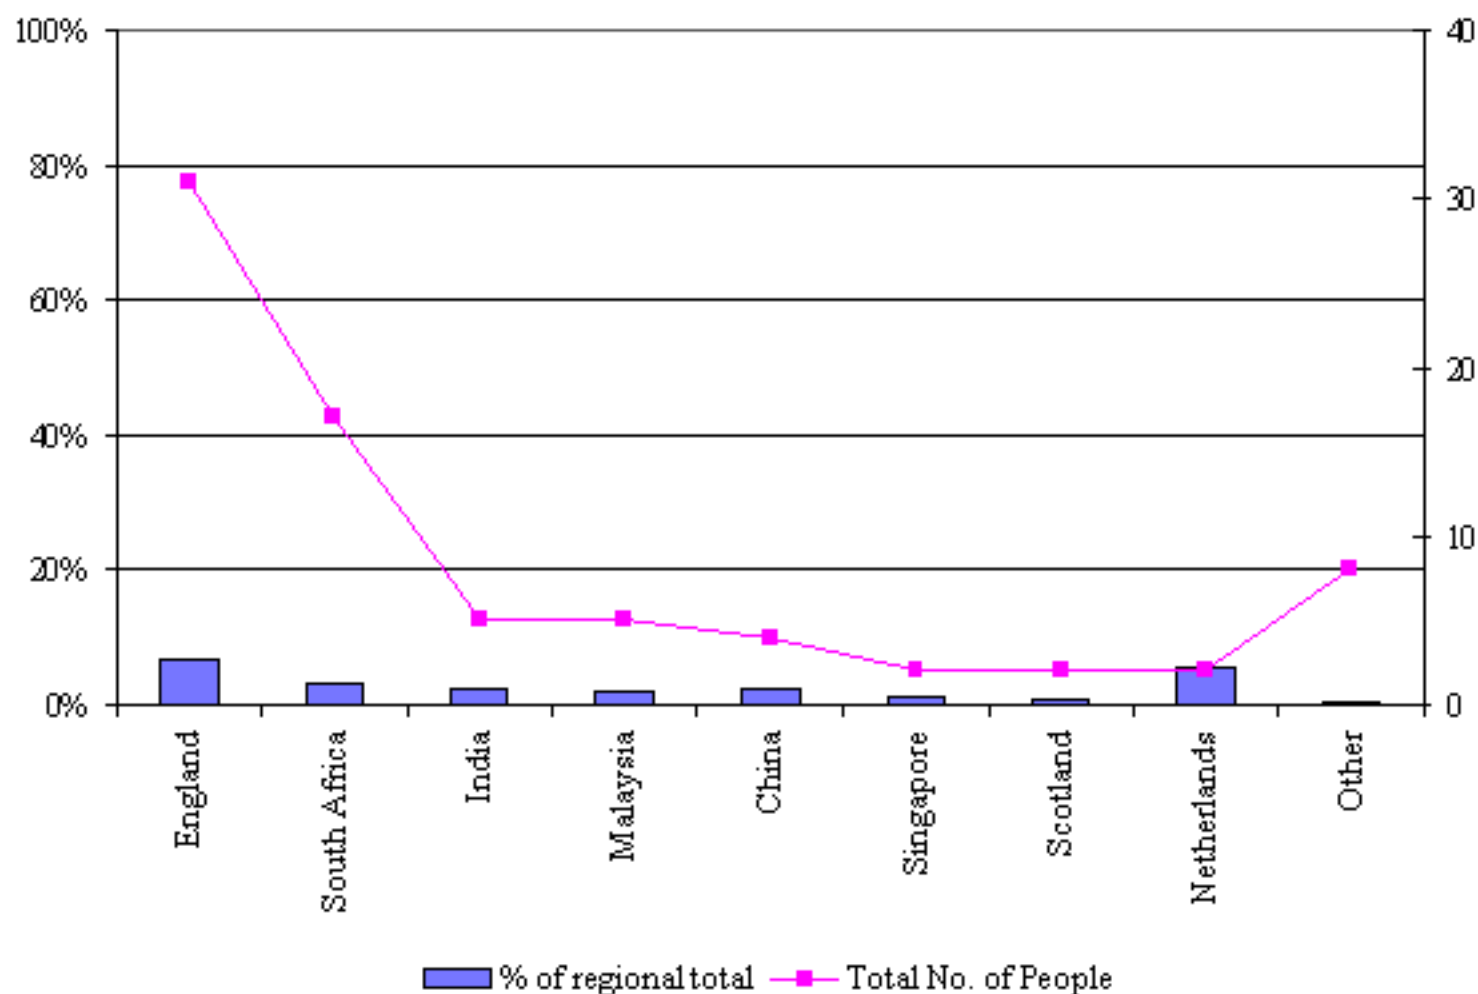

## 7.11 Countries of birth of skilled migrants settling between 1995 and 1999

Source: DIMA Settlement Database 1999

	LGA	Regional Total
England	31	158
South Africa	17	114
India	5	206
Malaysia	5	157
China	4	452
Singapore	2	71
Scotland	2	14
Netherlands	2	7
Other	8	1869
Total	76	3048

2% of all skilled migrants settling in the region settled in Yarra Ranges. The largest number of people (30) settling were born in England, followed by people born in South Africa (17). People from 12 countries migrated as skilled migrants and settled in the LGA between 1995 and 1999.