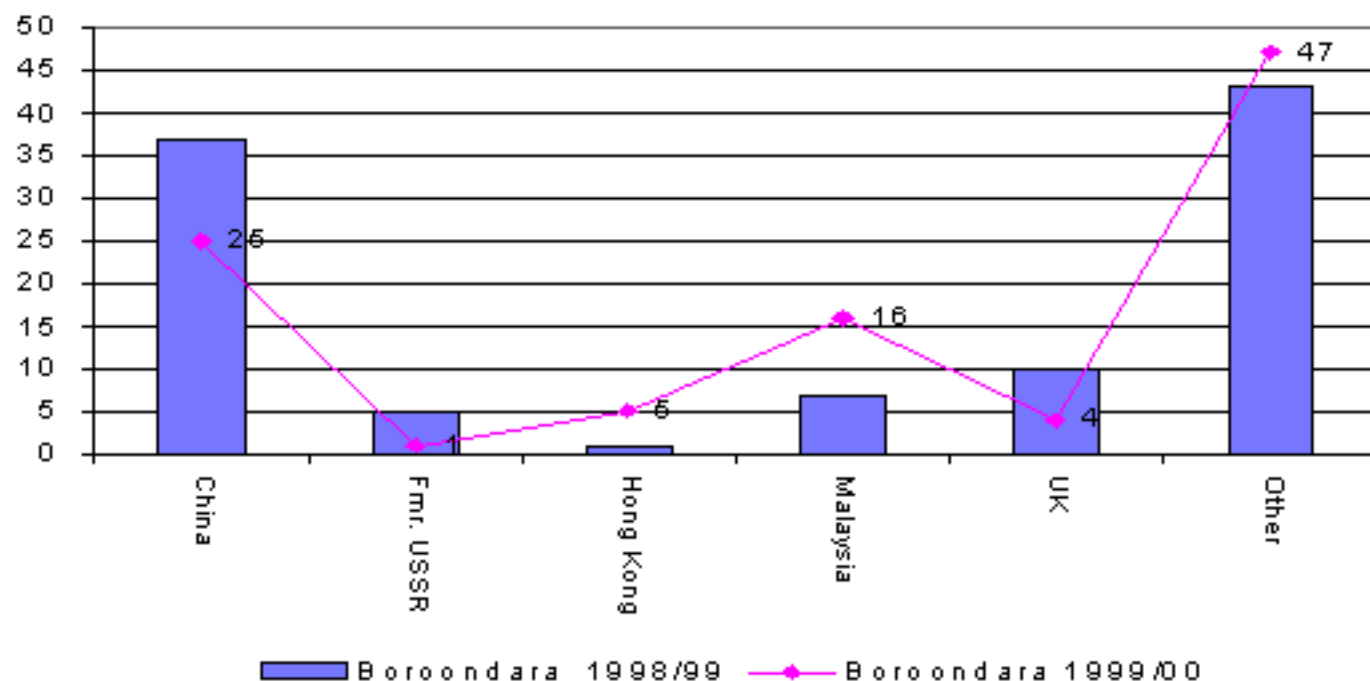

1.2 Family Migration to the City of Boroondara 1998/99 and 1999/00

Source: DDM Settlement Database July 2000

A total of 98 people indicated that they would settle in the City of Boroondara on entering Australia through Family Migration in 1999/00. This compares to 103 people in the year ending June 1999. In 1999/00 the largest number of people were born in China, representing 14% of all entrants. Countries of birth in the category "other" include people from Iran, Thailand and Japan.