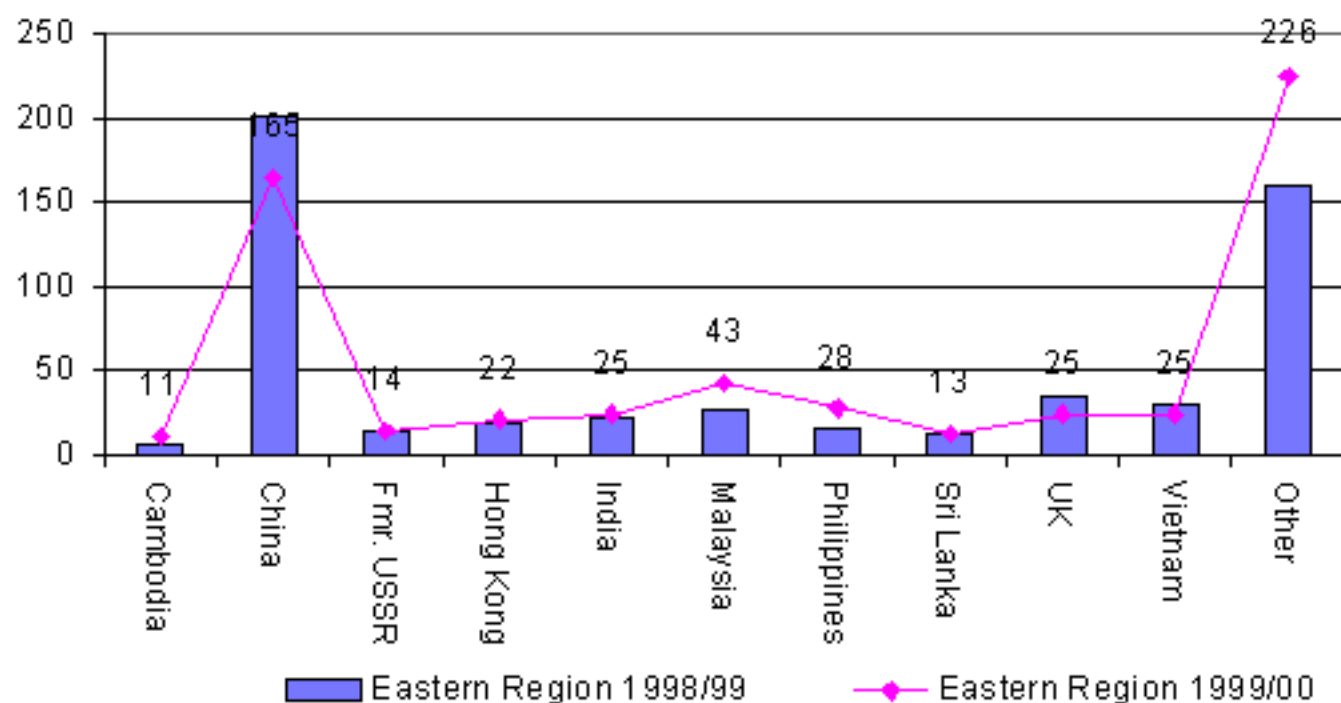

1.2 Family Migration to the Eastern Region 1998/99 and 1999/00

Source: DIMA Settlement Database July 2000

A total of 597 people indicated that they would settle in the Eastern Region on entering Australia through Family Migration in 1999/00. This compares to 545 people in the year ending June 1999. In 1999/00 the largest number of people were born in China, representing 27% of all entrants. Countries of birth in the category "other" include people from Indonesia, Fiji, Iran and Afghanistan.