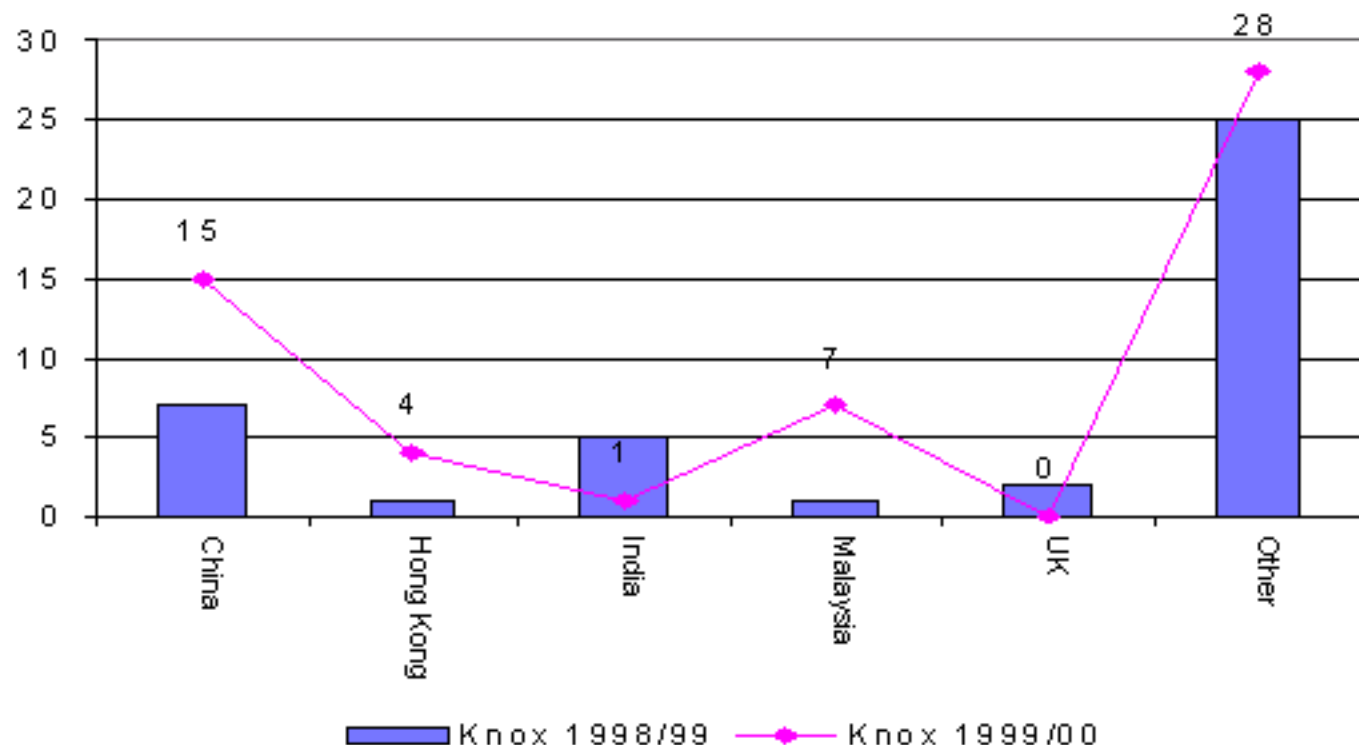

1.2 Family Migration to the City of Knox 1998/99 and 1999/00

Source: DIMA Settlement Database July 2000

A total of 51 people indicated that they would settle in the City of Knox on entering Australia through Family Migration in 1999/00. This compares to 41 people in the year ending June 1999. In 1999/00 the largest number of people were born in China, representing 27% of all entrants. Countries of birth in the category "other" include people from Greece, Lebanon and Italy.