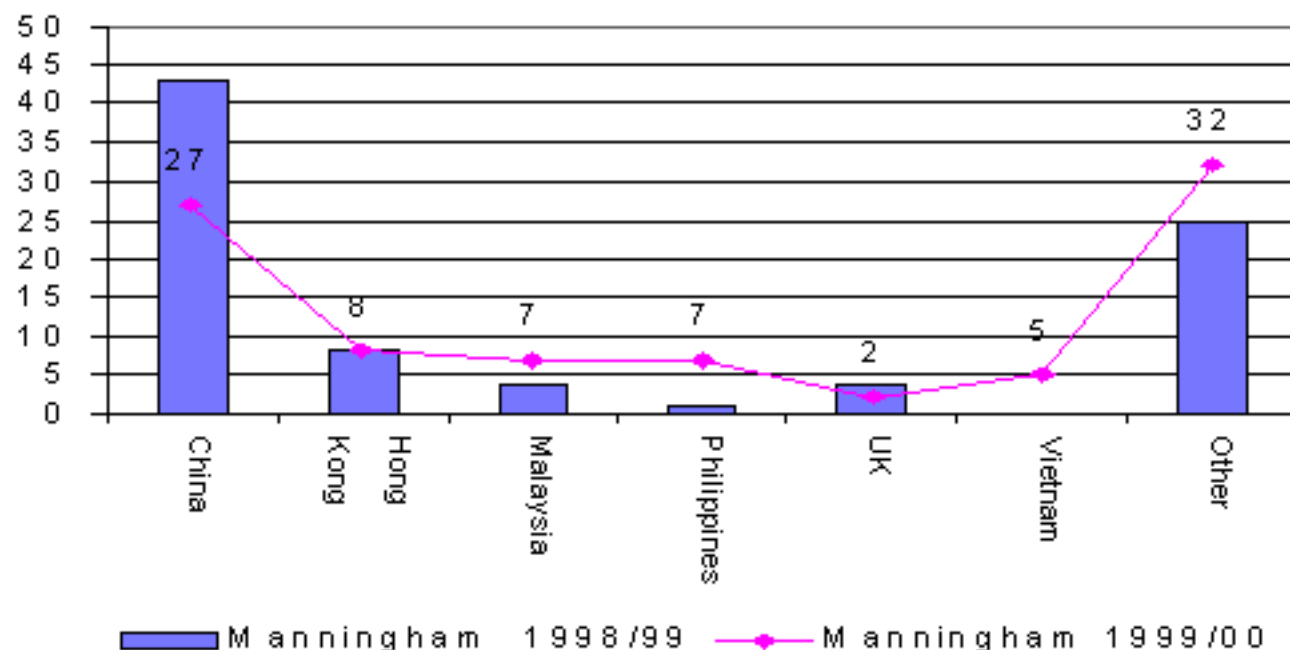

1.2 Family Migration to the City of Manningham 1998/99 and 1999/00

Source: DIMA Settlement Database July 2000

A total of 88 people indicated that they would settle in the City of Manningham on entering Australia through Family migration in 1999/00. This compares to 85 people in the year ending June 1999. In 1999/00 the largest number of people were born in China, representing 30% of all entrants. Countries of birth in the category "other" include people from Sudan, Taiwan and Bangladesh.