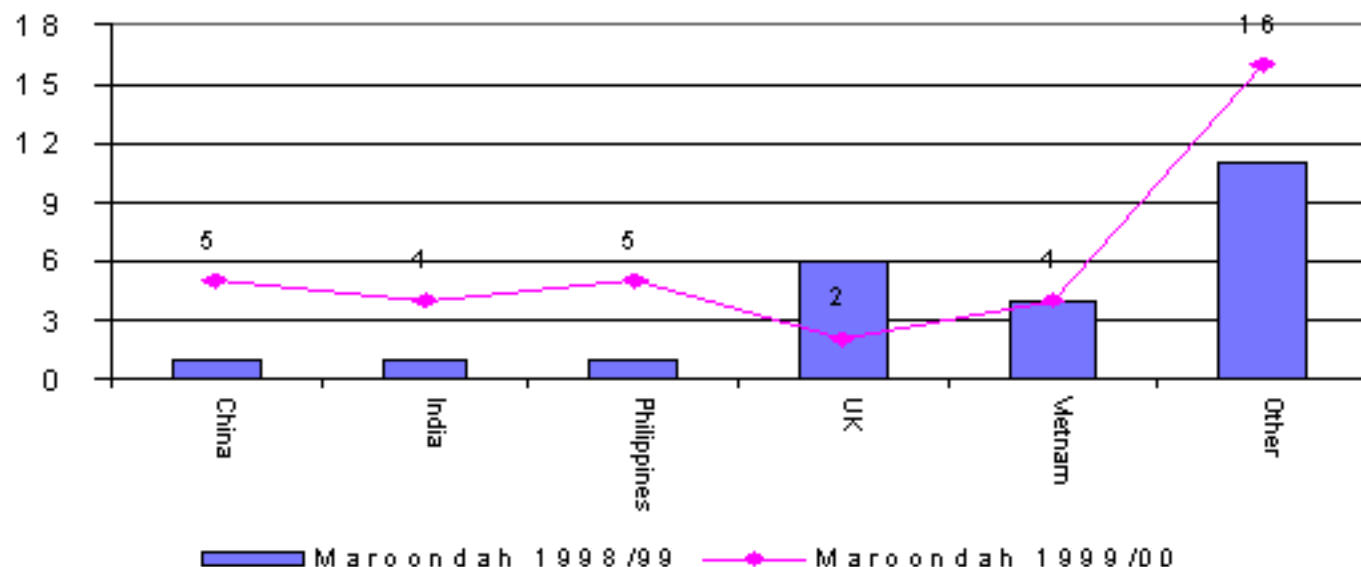

1.2 Family Migration to the City of Maroondah 1998/99 and 1999/00

Source :DDMA Settlement Database July 2000

A total of 88 people indicated that they would settle in the City of Maroondah on entering Australia through Family Migration in 1999/00. This compares to 85 people in the year ending June 1999. In 1999/00 the largest number of people were born in China and the Philippines, representing 14% respectively of all entrants. Countries of birth in the category "other" include people from Indonesia, Thailand and Japan.