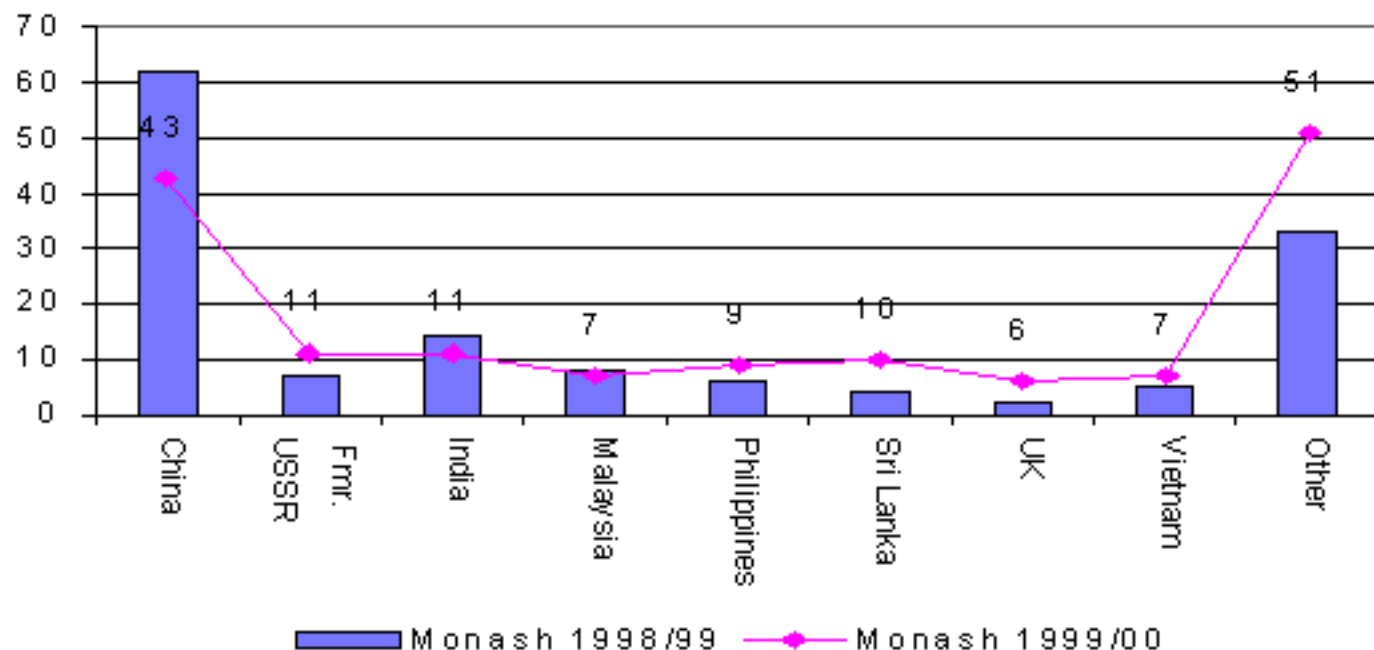

1.2 Family Migration to the City of Monash 1998/99 and 1999/00

Source: DIMA Settlement Database July 2000

A total of 143 people indicated that they would settle in the City of Monash on entering Australia through Family Migration in 1999/2000. This compares to 157 people in the year ending June 1999. In 1999/00 the largest number of people were born in China representing 30% of all entrants. Countries of birth in the category "other" include people from regions of the Former Yugoslavia, Afghanistan and Fiji.