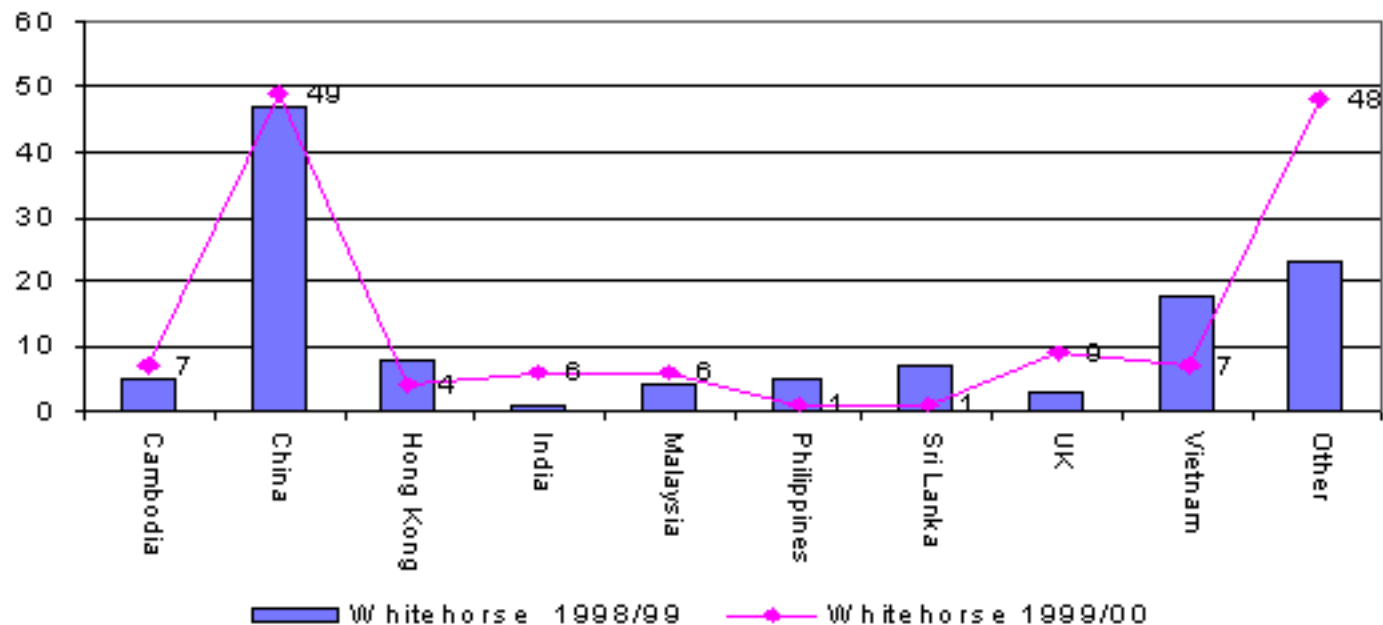

1.2 Family Migration to the City of Whitehorse 1998/99 and 1999/00

Source: DIMA Settlement Database July 2000

A total of 138 people indicated that they would settle in the City of Whitehorse on entering Australia through Family Migration in 1999/00. This compares to 122 people in the year ending June 1999. In 1999/00 the largest number of people were born in China, representing 36% of all entrants. Countries of birth in the category "other" include people from Indonesia, Germany and USA.