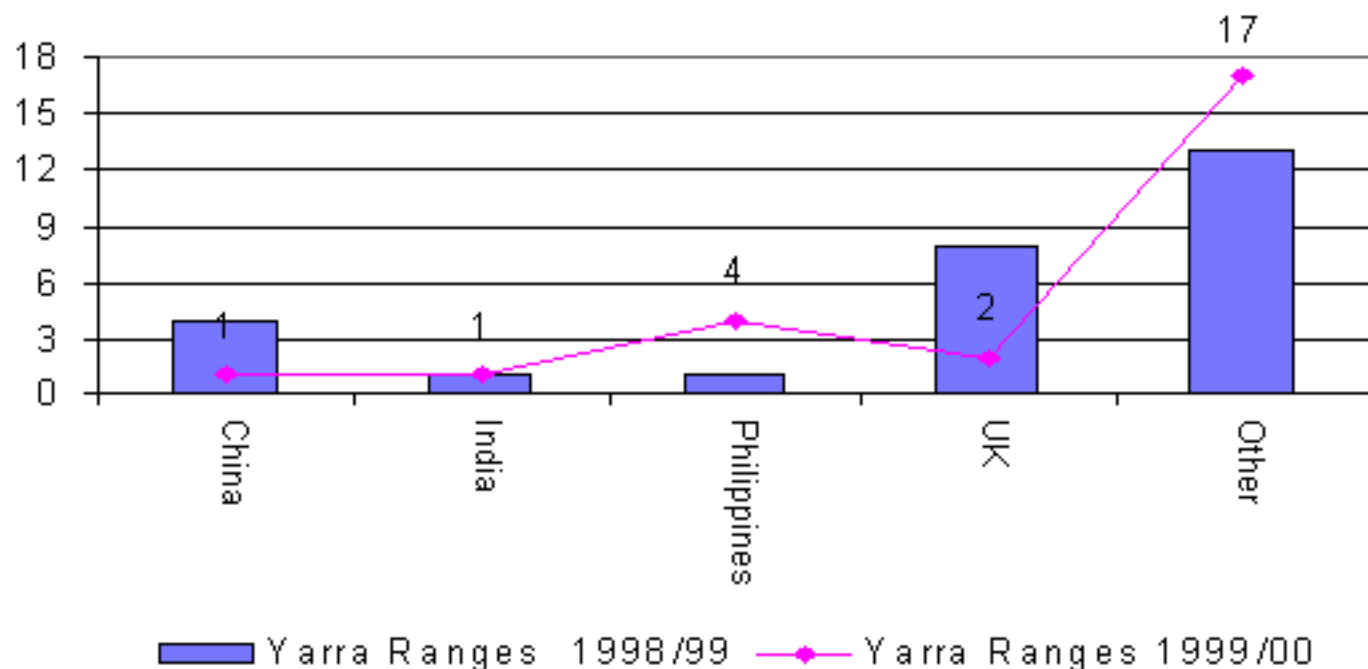

1.2 Family Migration to the Shire of Yarra Ranges 1998/99 and 1999/00

Source: DDM Settlement Database July 2000

A total of 25 indicated that they would settle in the Shire of Yarra Ranges on entering Australia through Family Migration in 1999/00. This compares to 27 people in the year ending June 1999. In 1999/00 the largest number of people were born in the Philippines, representing 16% of all entrants. Countries of birth in the category "other" include people from Germany, USA and Netherlands.