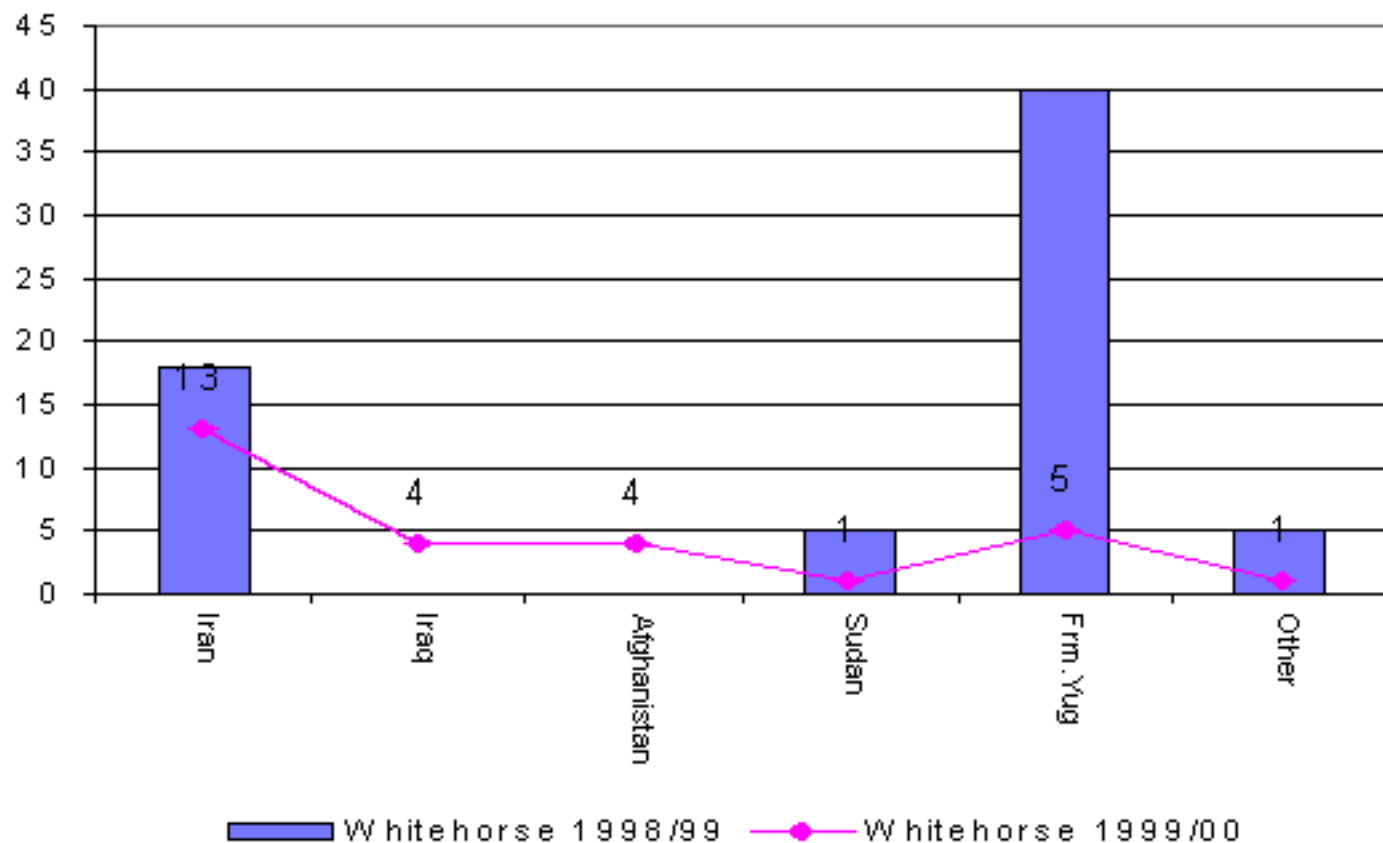

1.3 Humanitarian Entrants to the City of Whitehorse 1998/99 and 1999/2000

Source: DIMA Settlement Database July 2000

A total of 28 people indicated that they would settle in the City of Whitehorse on entering Australia through the Humanitarian program in 1999/00. This compares to 68 people in the year ending June 1999. In 1999/00 the majority of entrants (46%) were born in Iran.