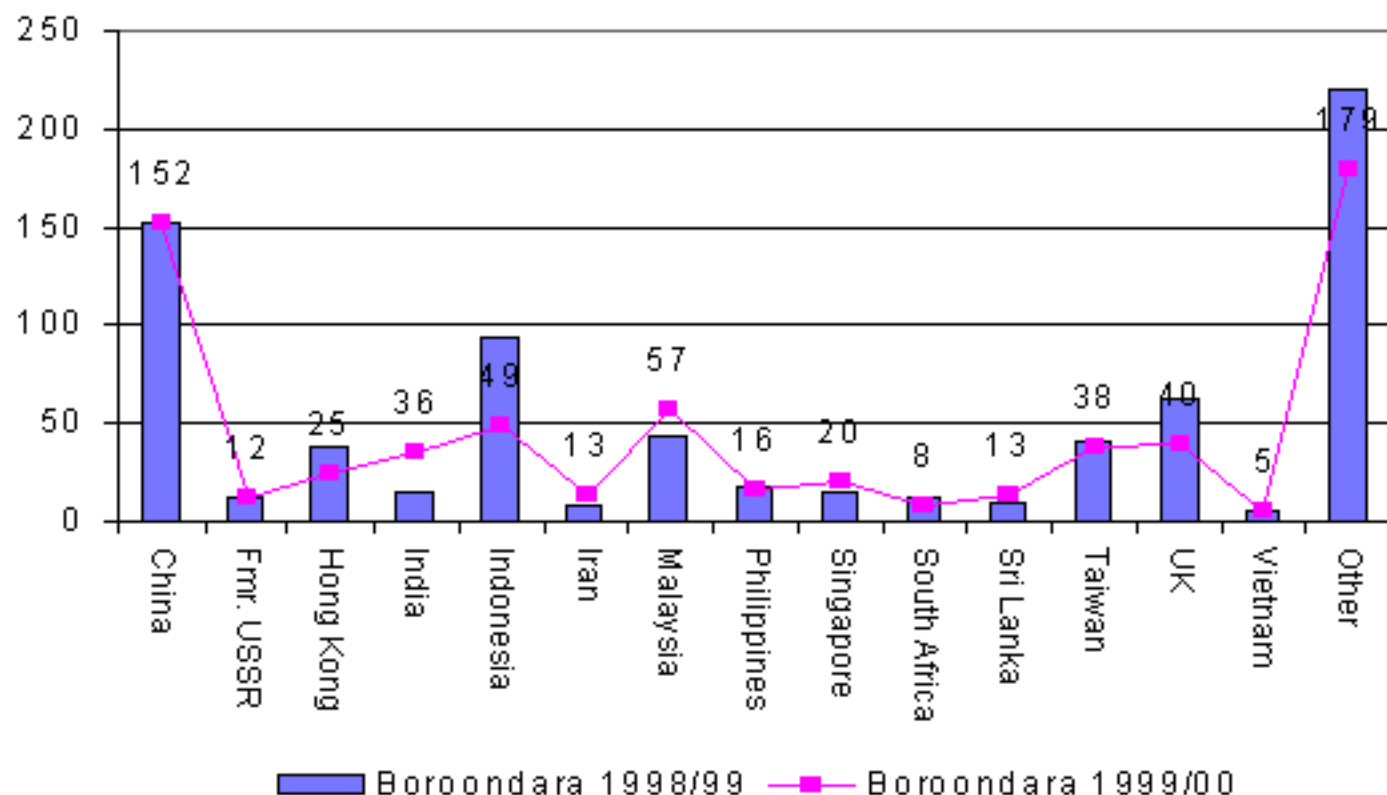

1.1 Total Migration to the City of Boroondara 1998/99 and 1999/00

Source: DIMA Settlement Database July 2000

A total of 663 people indicated that they would settle in the City of Boroondara on entering Australia in 1999/00. This compares to 747 people in the year ending June 1999. In 1999/00 the largest number of people came from China representing 23% of the total. Countries of birth in the category "other" include people from the former Germany, Thailand and USA.