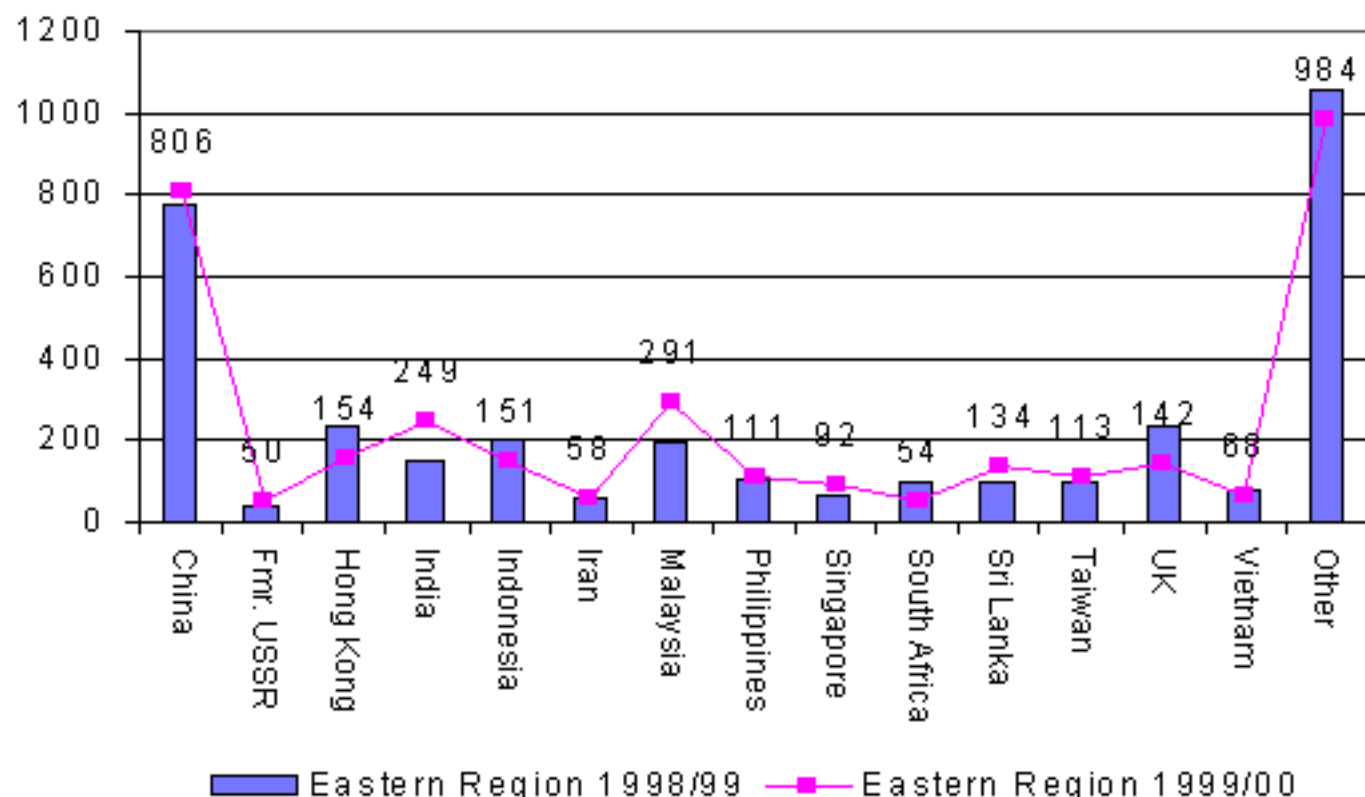

1.1 Total Migration to the Eastern Region 1998/99 and 1999/00

Source: DDM Settlement Database July 2000

A total of 3452 people indicated that they would settle in the Eastern Region on entering Australia in 1999/00. This compares to 3492 people in the year ending June 1999. In 1999/00 the largest number of people came from China representing 23% of the total. Countries of birth in the category "other" include people from Pakistan, Germany, Thailand and Iraq.