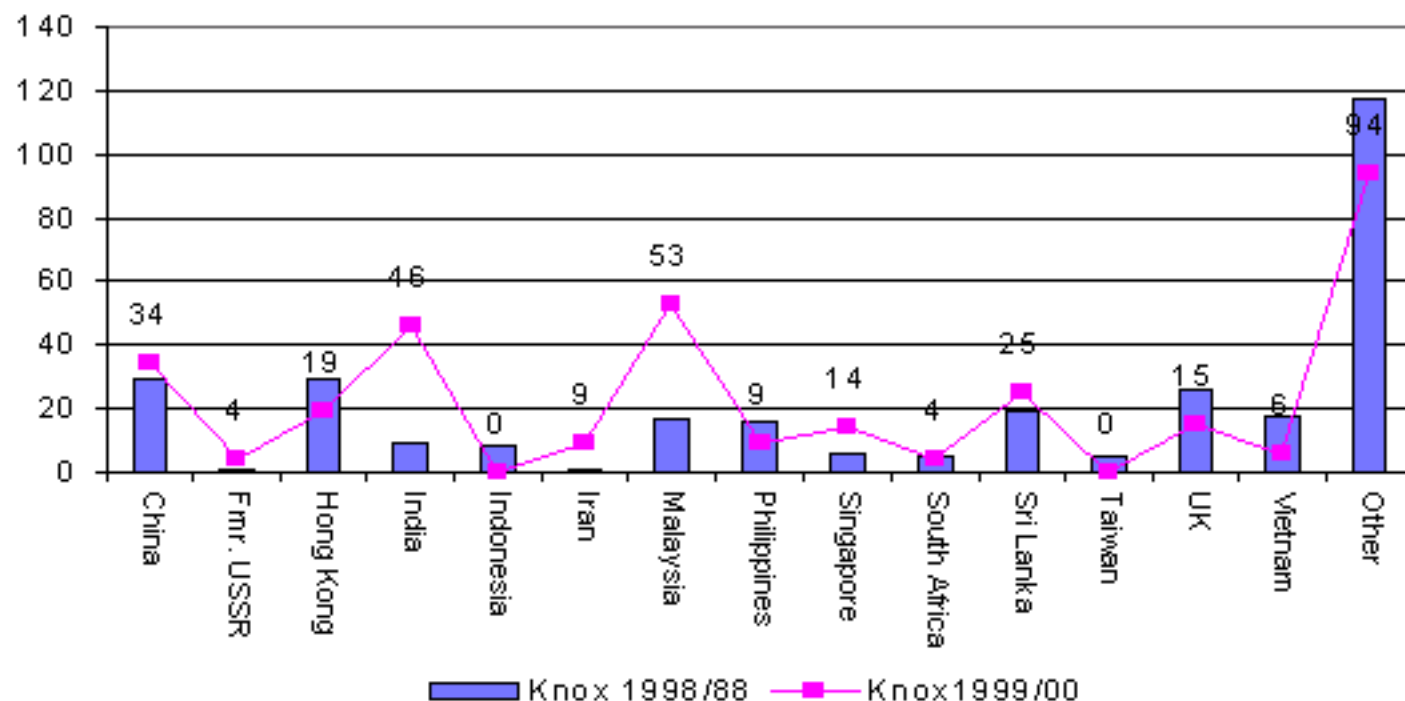

## 1.1 Total Migration to the City of Knox 1998/99 and 1999/00

Source: DIMA Settlement Database July 2000

A total of 332 people indicated that they would settle in the City of Knox on entering Australia in 1999/00. This compares to 306 people in the year ending June 1999. In 1999/00 the largest number of people came from China representing 10% of the total. Countries of birth in the category "other" include people from regions of the Former Yugoslavia, Fiji and Pakistan.