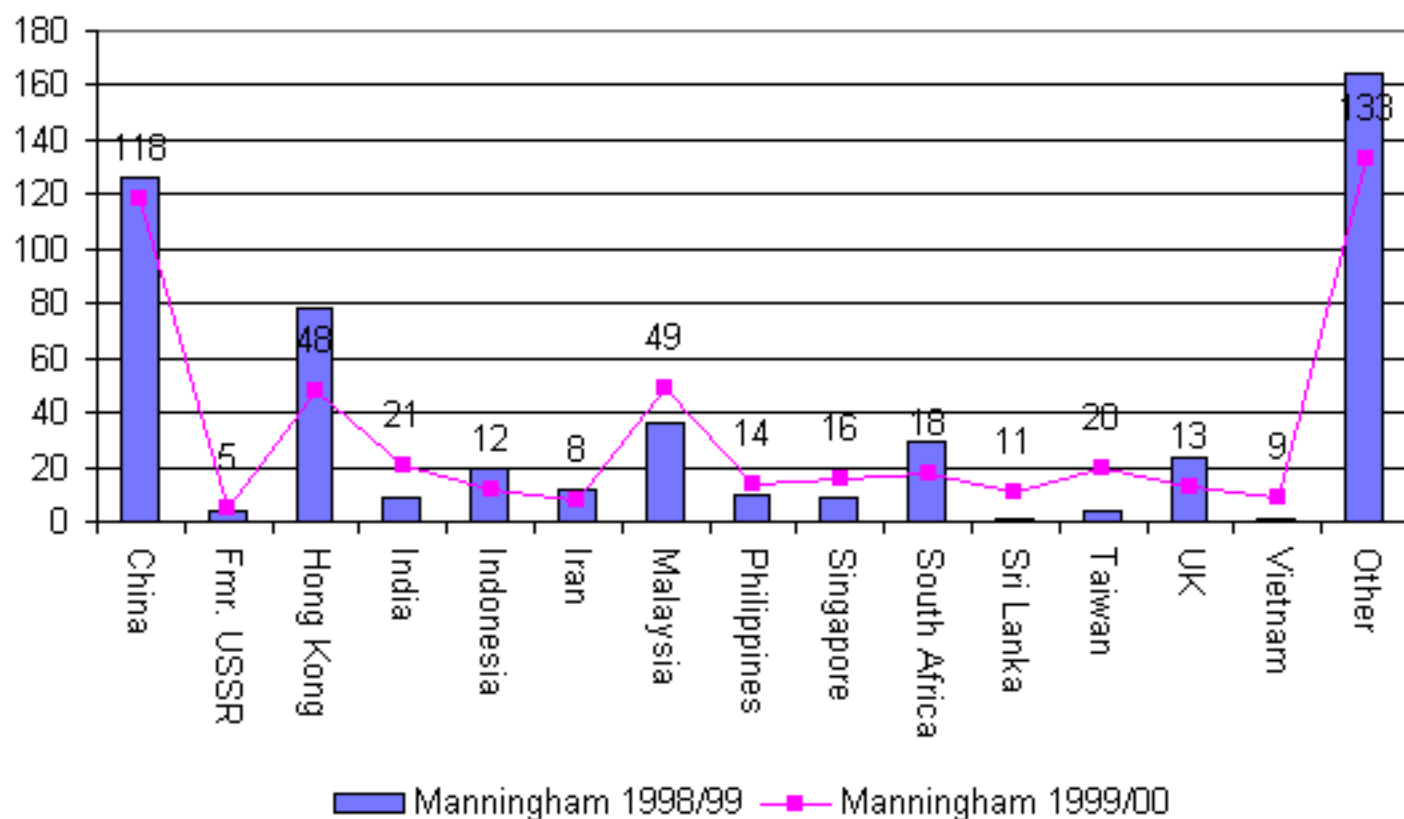

1.1 Total Migration to the City of Manningham 1998/99 and 1999/00

Source: DIMA Settlement Database July 2000

A total of 495 people indicated that they would settle in the City of Manningham on entering Australia in 1999/00. This compares to 526 people in the year ending June 1999. In 1999/00 the largest number of people came from China representing 24% of the total. Countries of birth in the category "other" include people from Egypt, Bangladesh and Iraq.