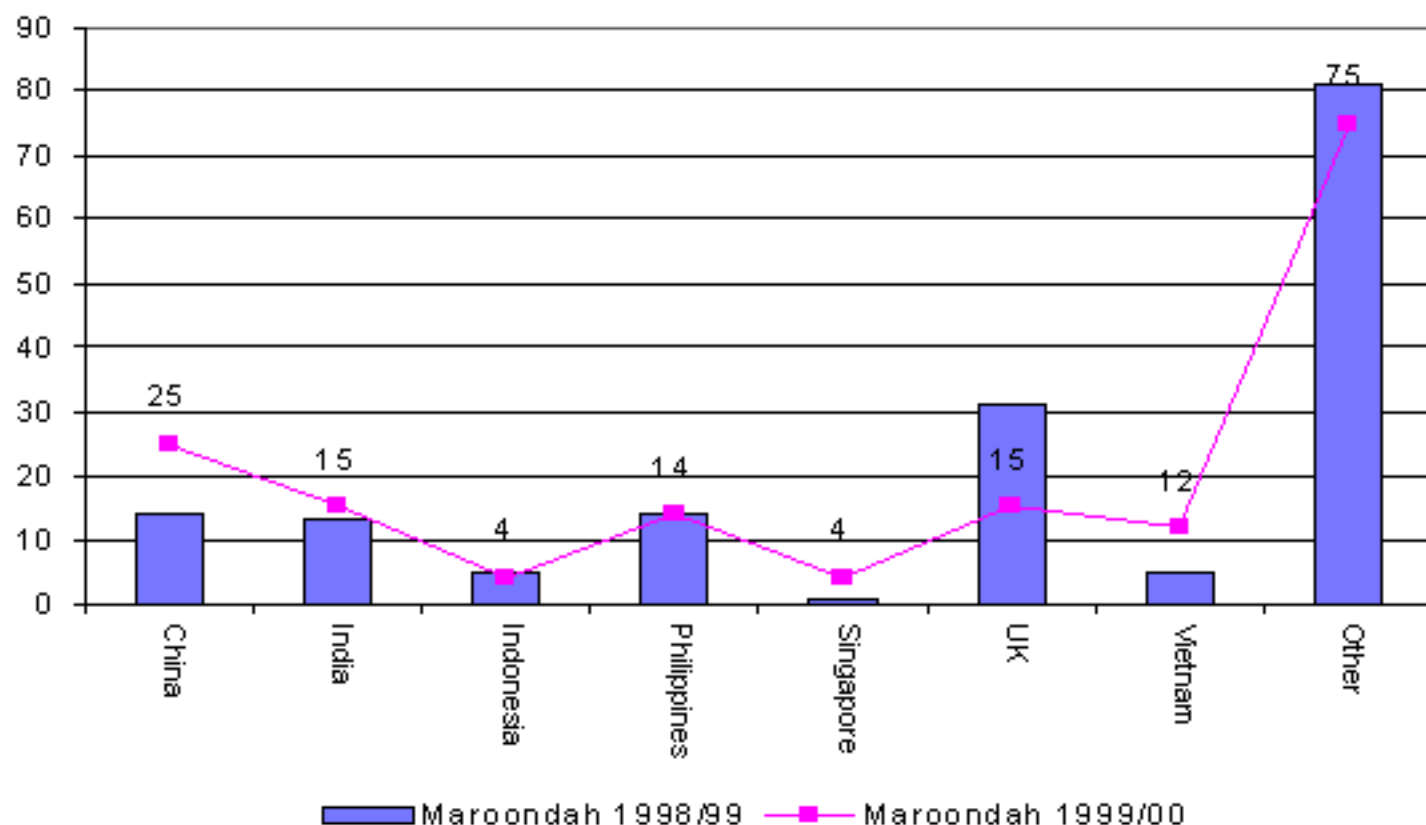

1.1 Total Migration to the City of Maroondah 1998/99 and 1999/00

Source: DIMA Settlement Database July 2000

A total of 164 people indicated that they would settle in the City of Maroondah on entering Australia in both 1998/99 and in the year ending June 2000. In 1999/00 the largest number of people came from China representing 9% of the total. Countries of birth in the category "other" include people from the former USSR, Thailand and Poland.