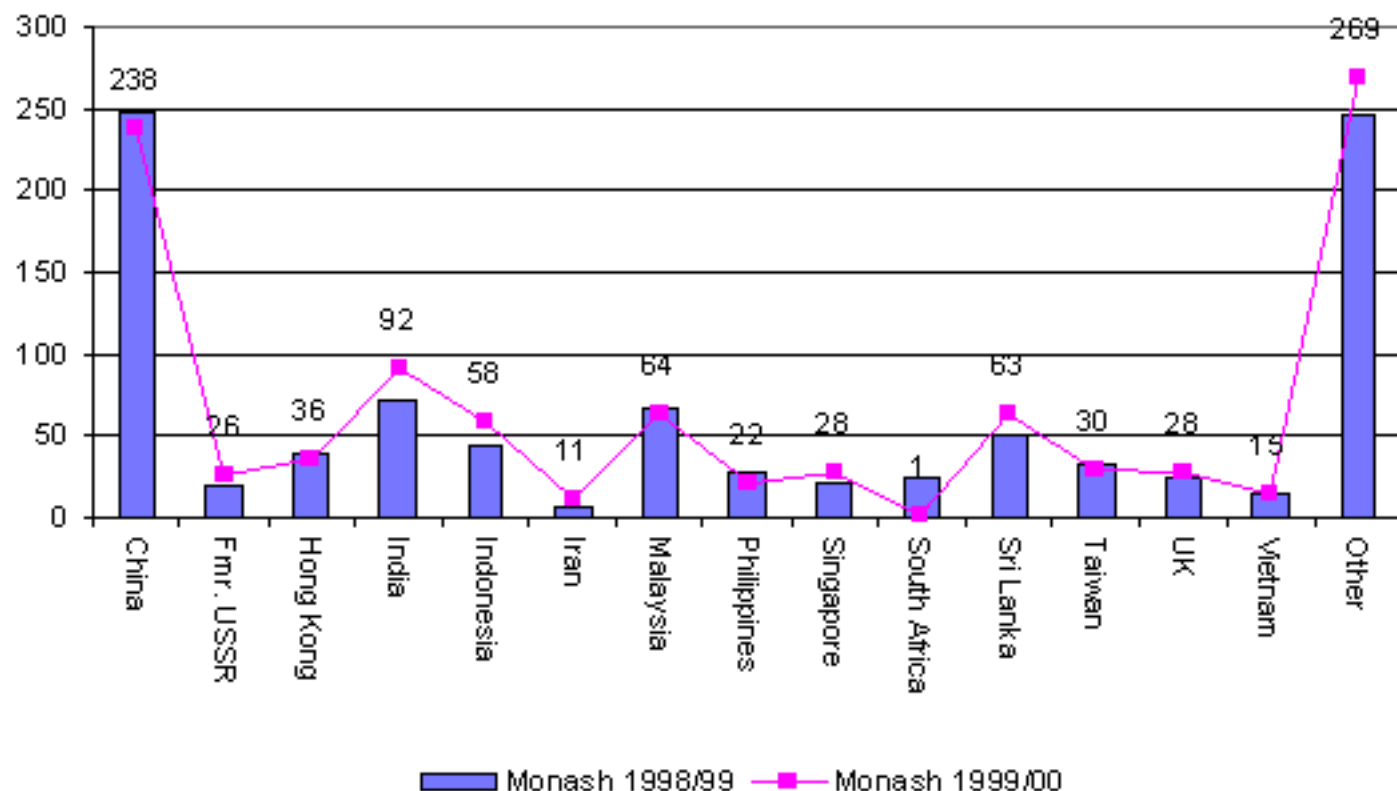

1.1 Total Migration to the City of Monash 1998/99 and 1999/00.

Source: DIMA Settlement Database July 2000

A total of 981 people indicated that they would settle in the City of Monash on entering Australia in 1999/2000. This compares to 939 people in the year ending June 1999. In 1999/00 the largest number of people came from China representing 26% of the total. Countries of birth in the category "other" include people from regions of the Former Yugoslavia, Afghanistan, Pakistan, Sudan and Cambodia.