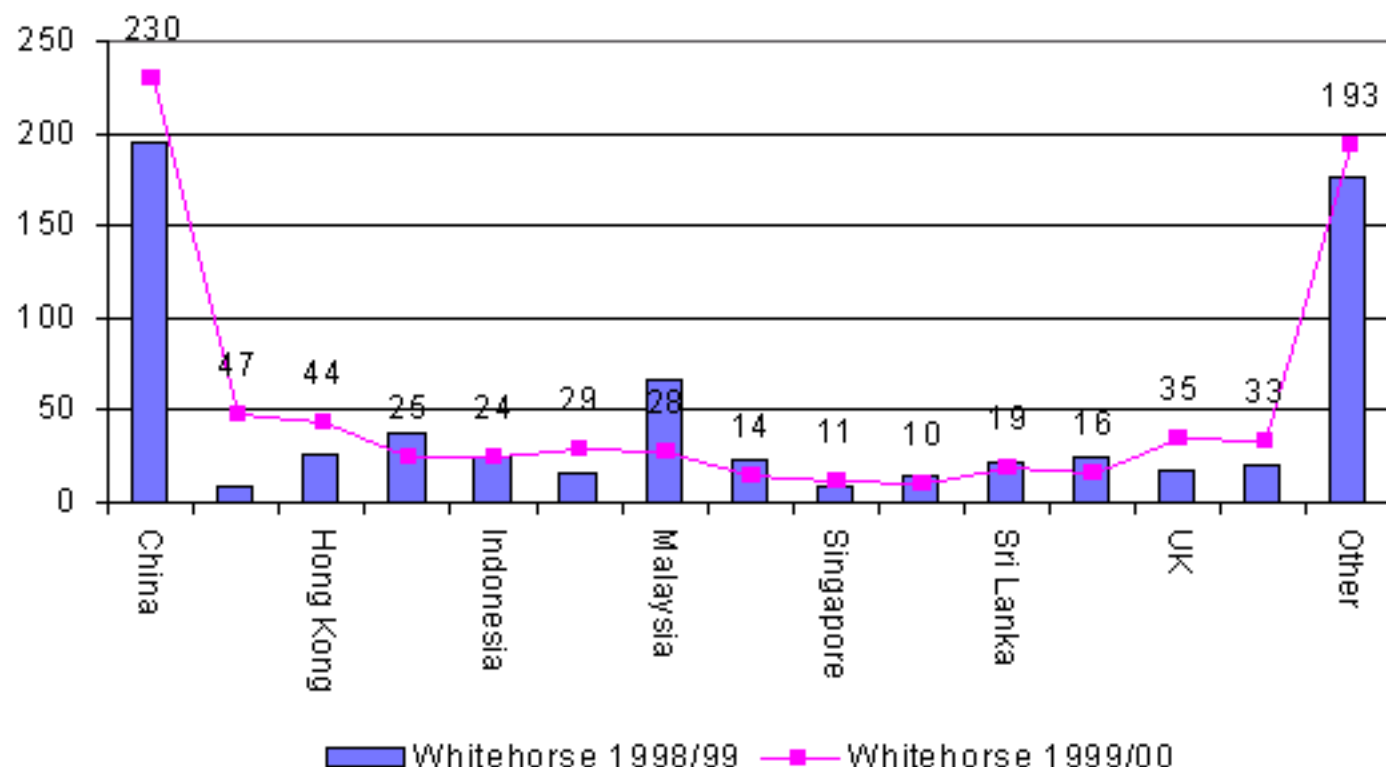

1.1 Total Migration to the City of Whitehorse 1998/99 and 1999/00

Source: DIMA Settlement Database July 2000

A total of 680 people indicated that they would settle in the City of Whitehorse on entering Australia in 1999/00. This compares to 710 people in the year ending June 1999. In 1999/00 the largest number of people came from China representing 33% of the total. Countries of birth in the category "other" include people from USA, Thailand and Cambodia.