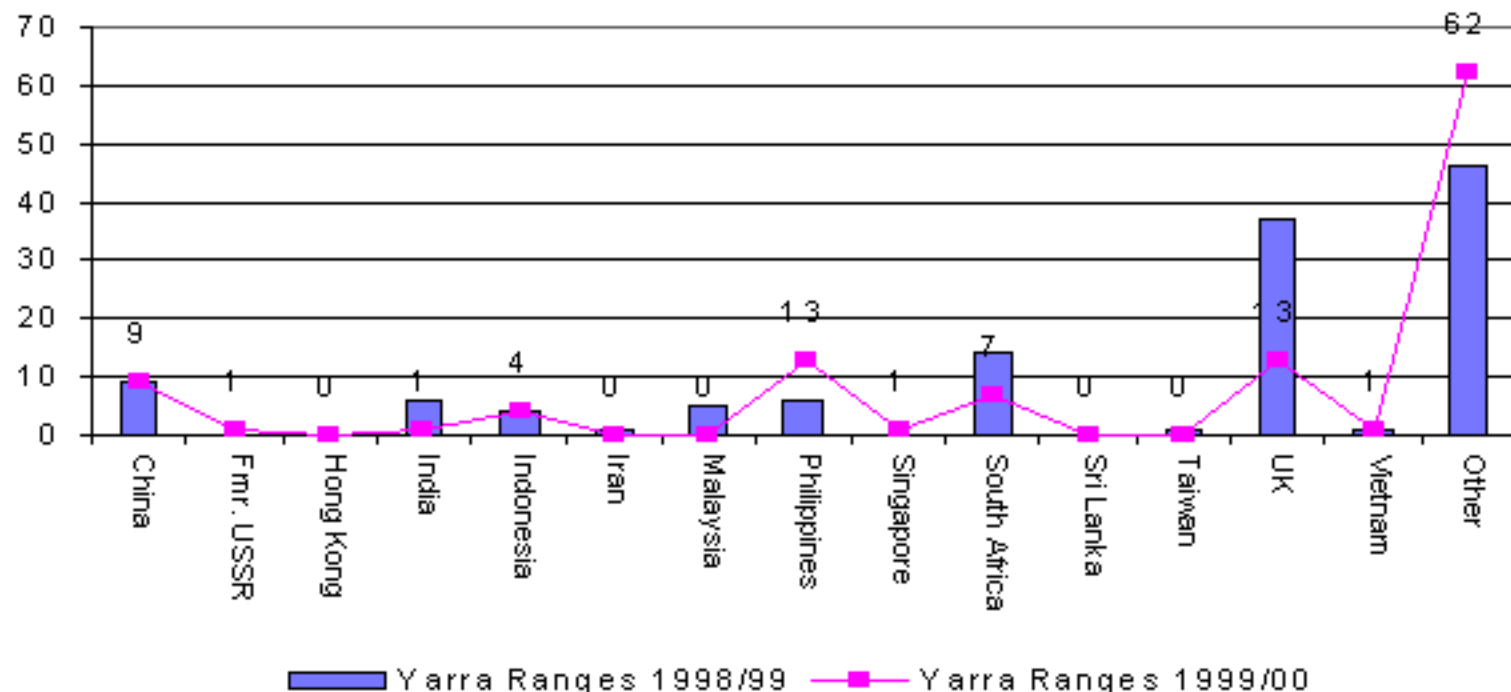

1.1 Total Migration to the Shire of Yarra Ranges 1998/99 and 1999/00

Source: DDMA Settlement Database July 2000

A total of 112 people indicated that they would settle in the Shire of Yarra Ranges on entering Australia in 1999/00. This compares to 130 in the year ending June 1999. In 1999/00 the largest number of people came from the Philippines and the United Kingdom representing 12% respectively of the total. Countries of birth in the category "other" include people from the former Netherlands, Germany and USA.