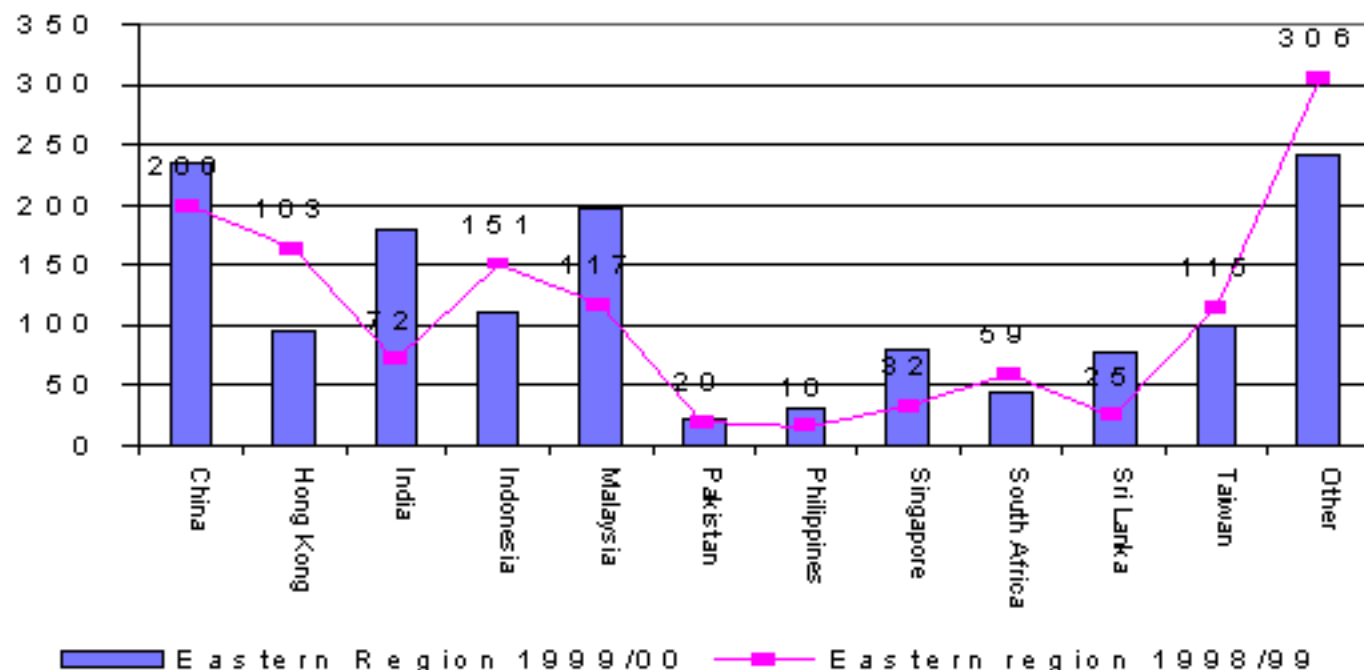

1.4 Skilled Migration to the Eastern Region 1999/00

Source: DIMA Settlement Database July 2000

A total of 1417 people indicated that they would settle in the Eastern Region on entering Australia through the Skilled Migration Program in 1999/00. This compares to 1276 people in the year ending June 1999. In 1999/00 the largest number of people were born in China, representing 17% of all skilled migrants. Countries of birth in the category "other" include people from Korea, Bangladesh and Kenya.