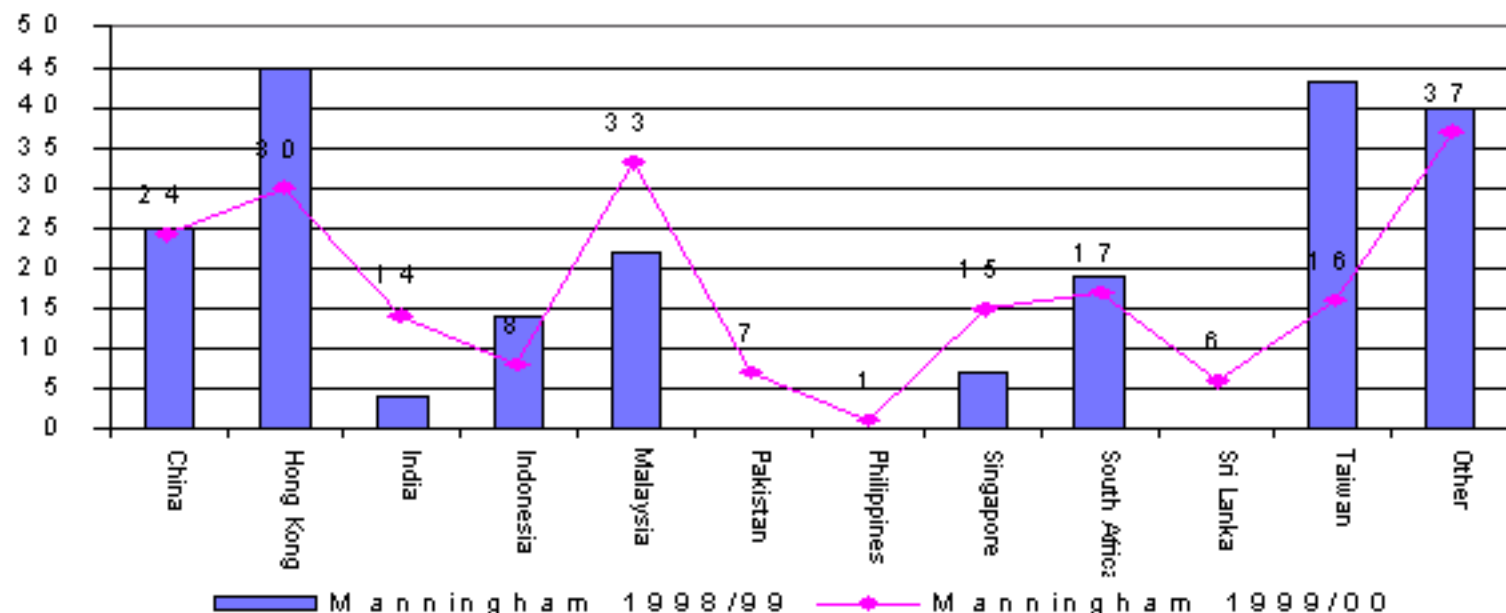

1.4 Skilled Migration to the City of Morningside 1998/99 and 1999/00

Source: DIMA Settlement Database July 2000

A total of 219 people indicated that they would settle in the City of Morningside on entering Australia through the Skilled Migration Program in 1999/00. This compares to 208 people in the year ending June 1999. In 1999/00 the largest number of people were born in Malaysia, representing 16% of all skilled migrants. Countries of birth in the category "other" include people from Bangladesh, Iran and UK.