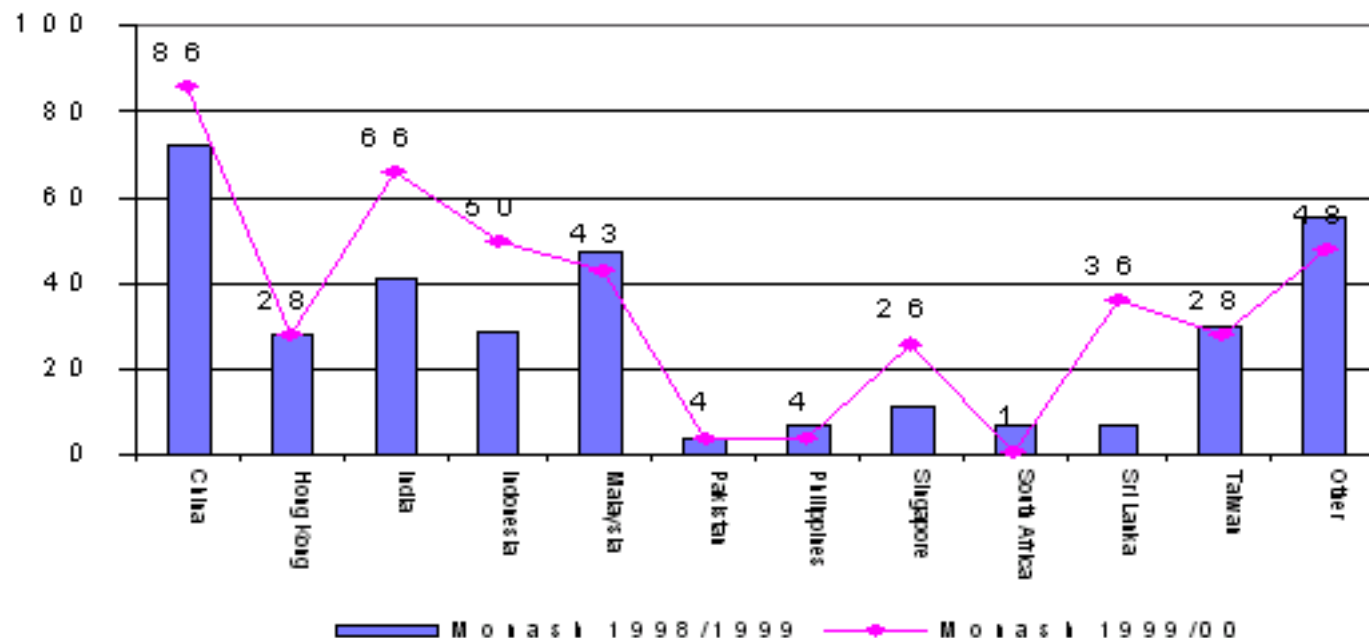

## 1.4 Skilled Migration to the City of Monash 1999/00

Source: DIMA Settlement Database July 2000

A total of 420 people indicated that they would settle in the City of Monash on entering Australia through the Skilled Migration program in 1999/2000. This compares to 338 people in the year ending June 1999. In 1999/00 the largest number of people were born in China, representing 20% of all entrants. Countries of birth in the category "other" include people from Bangladesh, Former USSR and Japan.