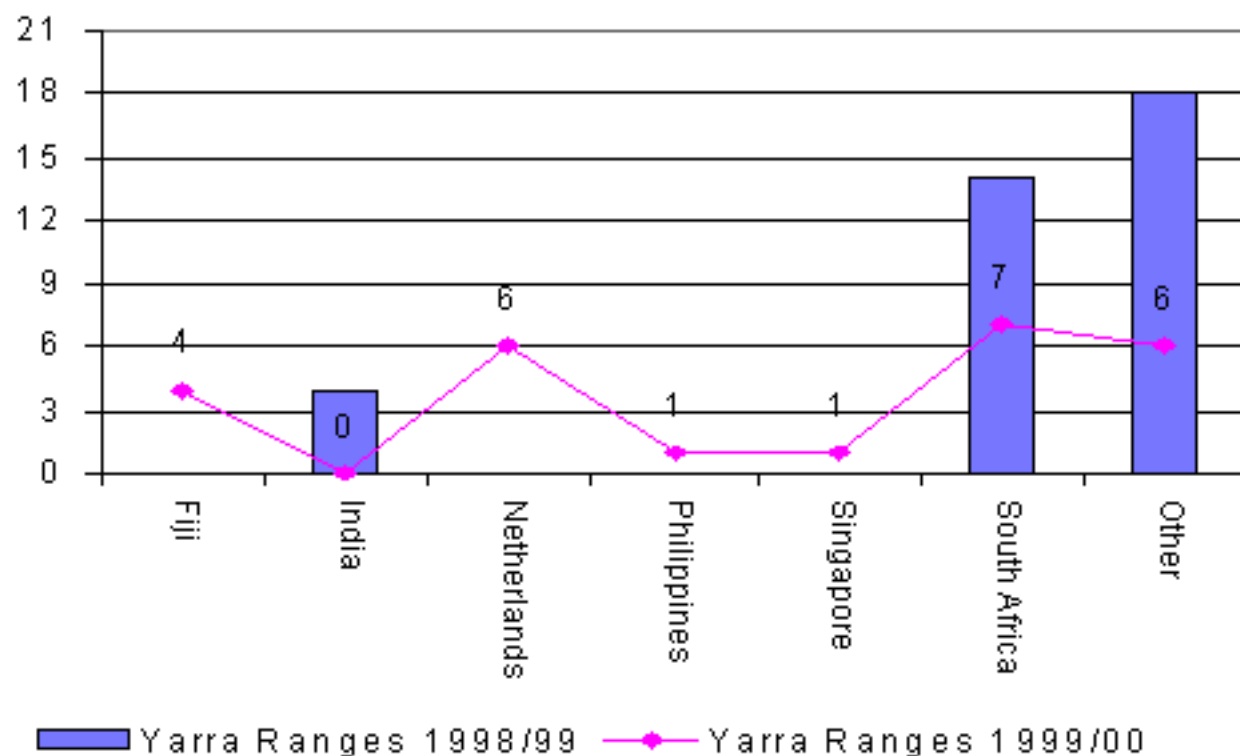

1.4 Skilled migration to the Shire of Yarra Ranges 1999/00

Source: DDMA Settlement Database July 2000

A total of 25 people indicated that they would settle in the Shire of Yarra Ranges on entering Australia through the Skilled Migration Program in 1999/00. This compares to 36 people in the year ending June 1999. In 1999/00 the largest number of people were born in South Africa in, representing 28% of all skilled migrants. Countries of birth in the category "other" include people from USA, Germany and the United Kingdom.