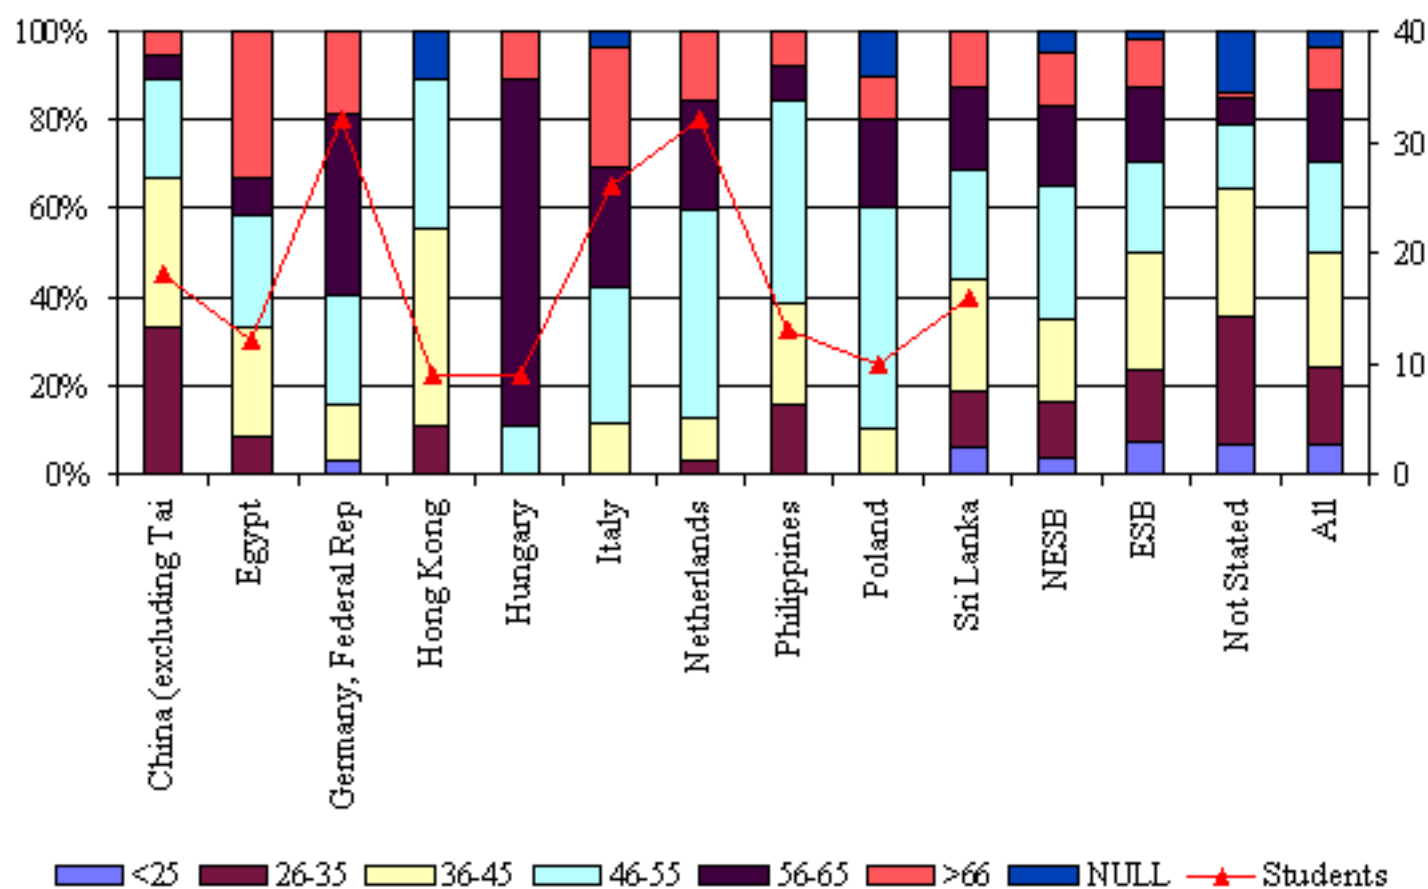

2.6 Age of students from the ten largest communities in Knox attending ACFI funded classes as at August 1999

	<25 yr.	26-35 yr.	36-45 yr.	46-55 yr.	56-65 yr.	>66 yr.	Null	Total
China	0	6	6	4	1	1	0	18
Egypt	0	1	3	3	1	4	0	12
Germany	1	0	4	8	13	6	0	32
Hong Kong	0	1	4	3	0	0	1	9
Hungary	0	0	0	1	7	1	0	9
Italy	0	0	3	8	7	7	1	26
Netherlands	0	1	3	15	8	5	0	32
Philippines	0	2	3	6	1	1	0	13
Poland	0	0	1	5	2	1	1	10
Sri Lanka	1	2	4	4	3	2	0	16
NESB	12	42	60	99	59	40	16	328
ESB	164	367	611	459	389	241	40	2271
Not Stated	21	88	88	45	18	4	42	306
All	197	497	759	603	466	285	98	2,905
Region NESB	187	426	898	705	430	239	122	3007
Region ESB	559	1178	1929	1702	1281	795	350	7794
Region not stated	284	616	999	803	453	303	1296	4754
Region total	1030	2220	3826	3210	2164	1337	1768	15555

19% of all ACFE students in the region attended classes in Knox. 328 or 11% (regional average 19.3%) of all students enrolled in ACFI funded classes in Knox are from a NESB. The largest number of NESB people undertaking an ACFE course in the LGA were born in Germany and the Netherlands (32). Over 60% of students from China were under the age of 46. Over 80% of NESB students were over 56 years of age. 30% from NESB were aged between 46 and 55 compared to 20% from ESB.