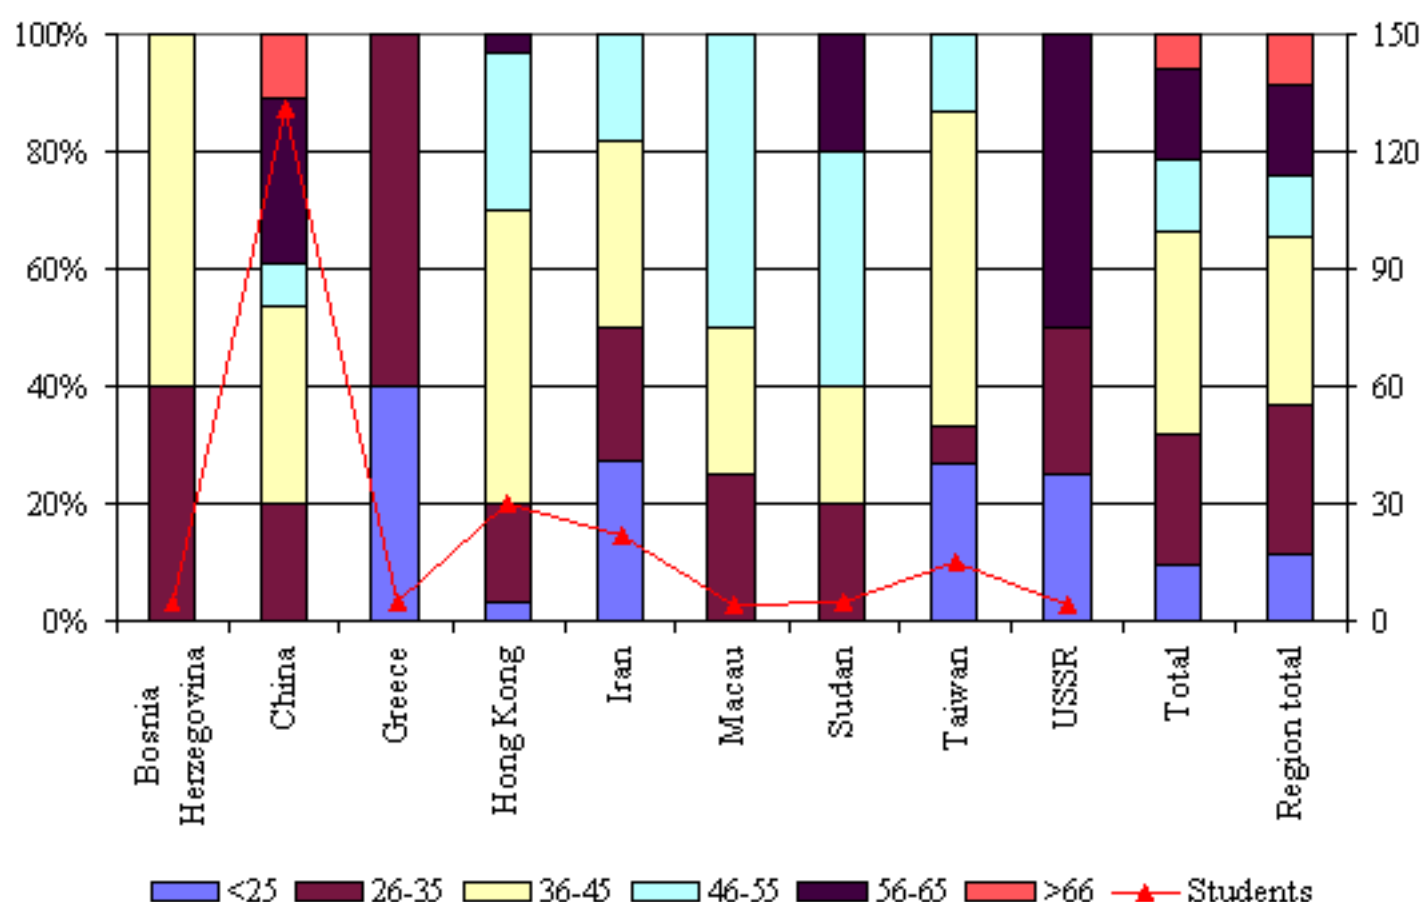

3.8 Age of students from the ten largest communities in Marningham attending AMES funded classes January - June 30 1999

	<25 yrs	26-35 yrs	36-45 yrs	46-55 yrs	56-65 yrs	>66 yrs	Total
Bosnia Herzegovina	0	2	3	0	0	0	5
China	0	26	44	10	37	14	131
Greece	2	3	0	0	0	0	5
Hong Kong	1	5	15	8	1	0	30
Iran	6	5	7	4	0	0	22
Macao	0	1	1	2	0	0	4
Sudan	0	1	1	2	1	0	5
Taiwan	4	1	8	2	0	0	15
USSR	1	1	0	0	2	0	4
Total	25	58	90	32	41	15	261
Region total	143	327	364	133	196	111	1274

20% of all AMES students in the region attended classes in Marningham. The largest number of people undertaking an AMES course in the LGA were born in China (131) followed by Hong Kong (30). 28% of Chinese students were aged between 56 and 65 years compared to the regional average of 15% in this age cohort.