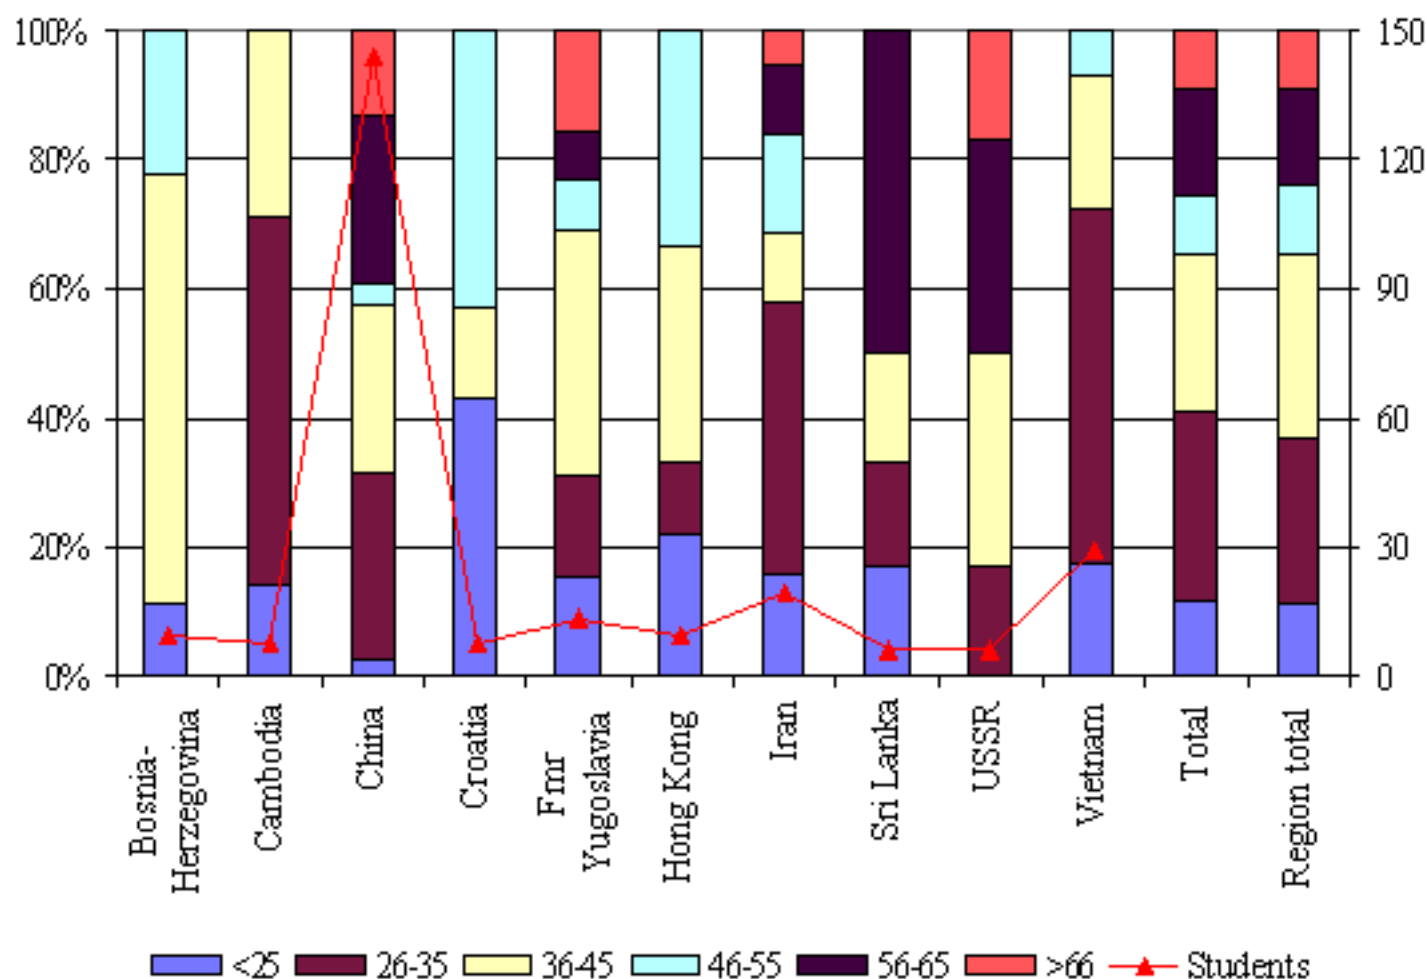

**6.8 Age of students from the ten largest communities in Whitehorse attending AMES funded classes January - June 30 1999**

Legend: <25 (blue), 26-35 (maroon), 36-45 (yellow), 46-55 (cyan), 56-65 (dark purple), >66 (red), Students (red line with triangles)

	<25 yrs	26-35 yrs	36-45 yrs	46-55 yrs	56-65 yrs	>66 yrs	Total
Bosnia-Herzegovina	1	0	6	2	0	0	9
Cambodia	1	4	2	0	0	0	7
China	4	41	38	4	38	19	144
Croatia	3	0	1	3	0	0	7
Fmr Yugoslavia	2	2	5	1	1	2	13
Hong Kong	2	1	3	3	0	0	9
Iran	3	8	2	3	2	1	19
Sri Lanka	1	1	1	0	3	0	6
USSR	0	1	2	0	2	1	6
Vietnam	5	16	6	2	0	0	29
Total	35	92	76	27	53	27	310
Region total	143	327	364	133	196	111	1274

24% of all AMES students in the region attended classes in Whitehorse. The largest number of people undertaking an AMES course in the LGA were born in China (144) followed by Vietnam (29). 30% (92) of students were aged between 26 and 35, compared to the regional average of 26%.