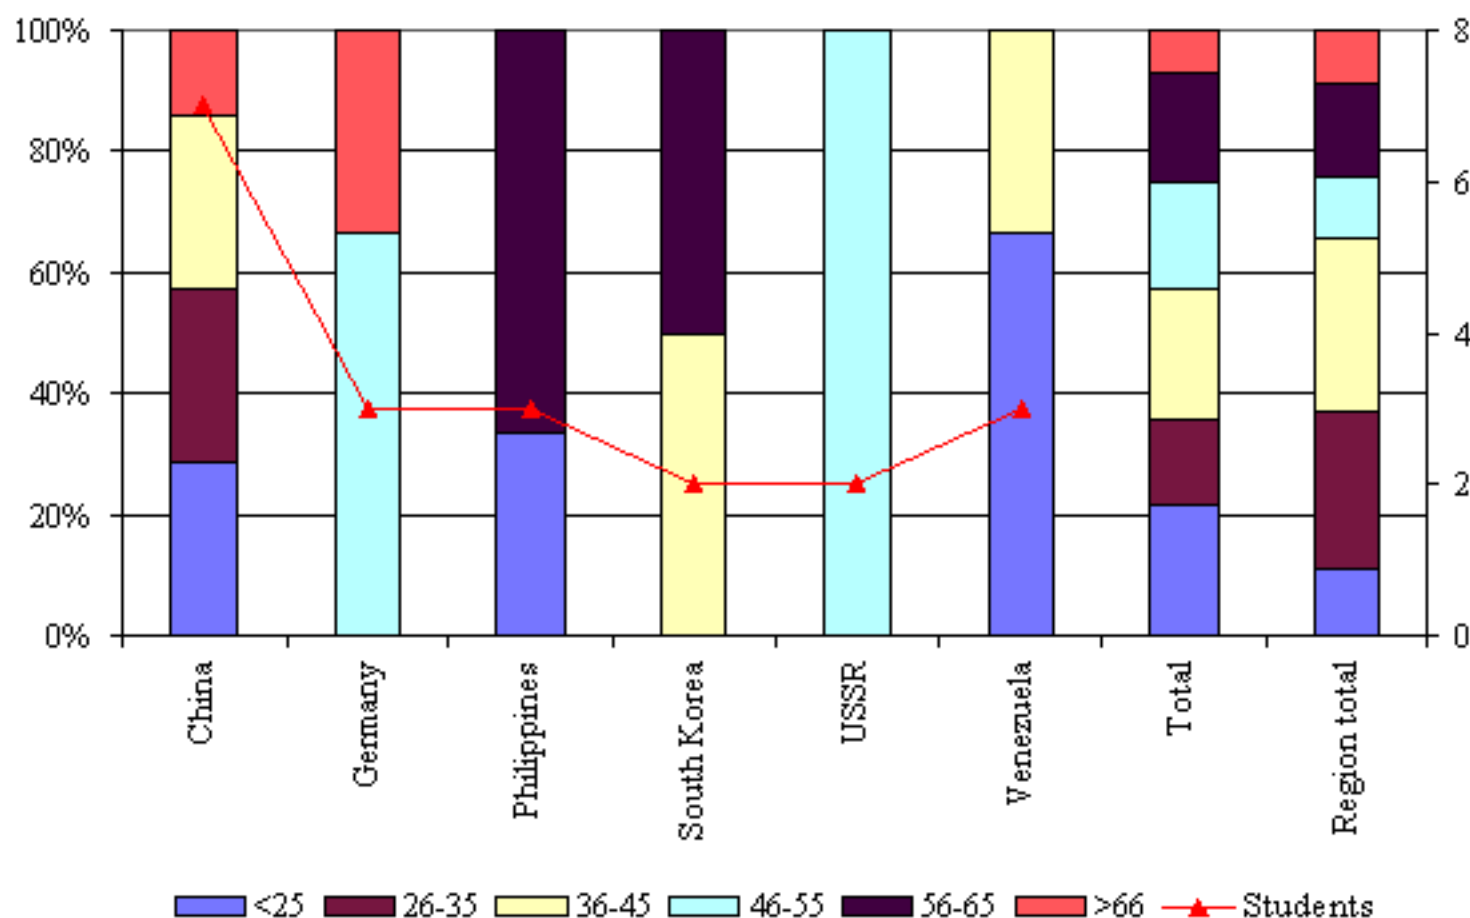

7.8 Age of students from the ten largest communities in Yarra Ranges attending AMES funded classes January - June 30 1999

	<25 yrs	26-35 yrs	36-45 yrs	46-55 yrs	56-65 yrs	>66 yrs	Total
China	2	2	2	0	0	1	7
Germany	0	0	0	2	0	1	3
Philippines	1	0	0	0	2	0	3
South Korea	0	0	1	0	1	0	2
USSR	0	0	0	2	0	0	2
Venezuela	2	0	1	0	0	0	3
Total	6	4	6	5	5	2	28
Region total	143	327	364	133	196	111	1274

2% of all AMES students in the region attended classes in Yarra Ranges. The largest number of people undertaking an AMES course in the LGA were born in China (7). All age groups were represented with 7% (2) over 66 compared to the regional average of 8%.